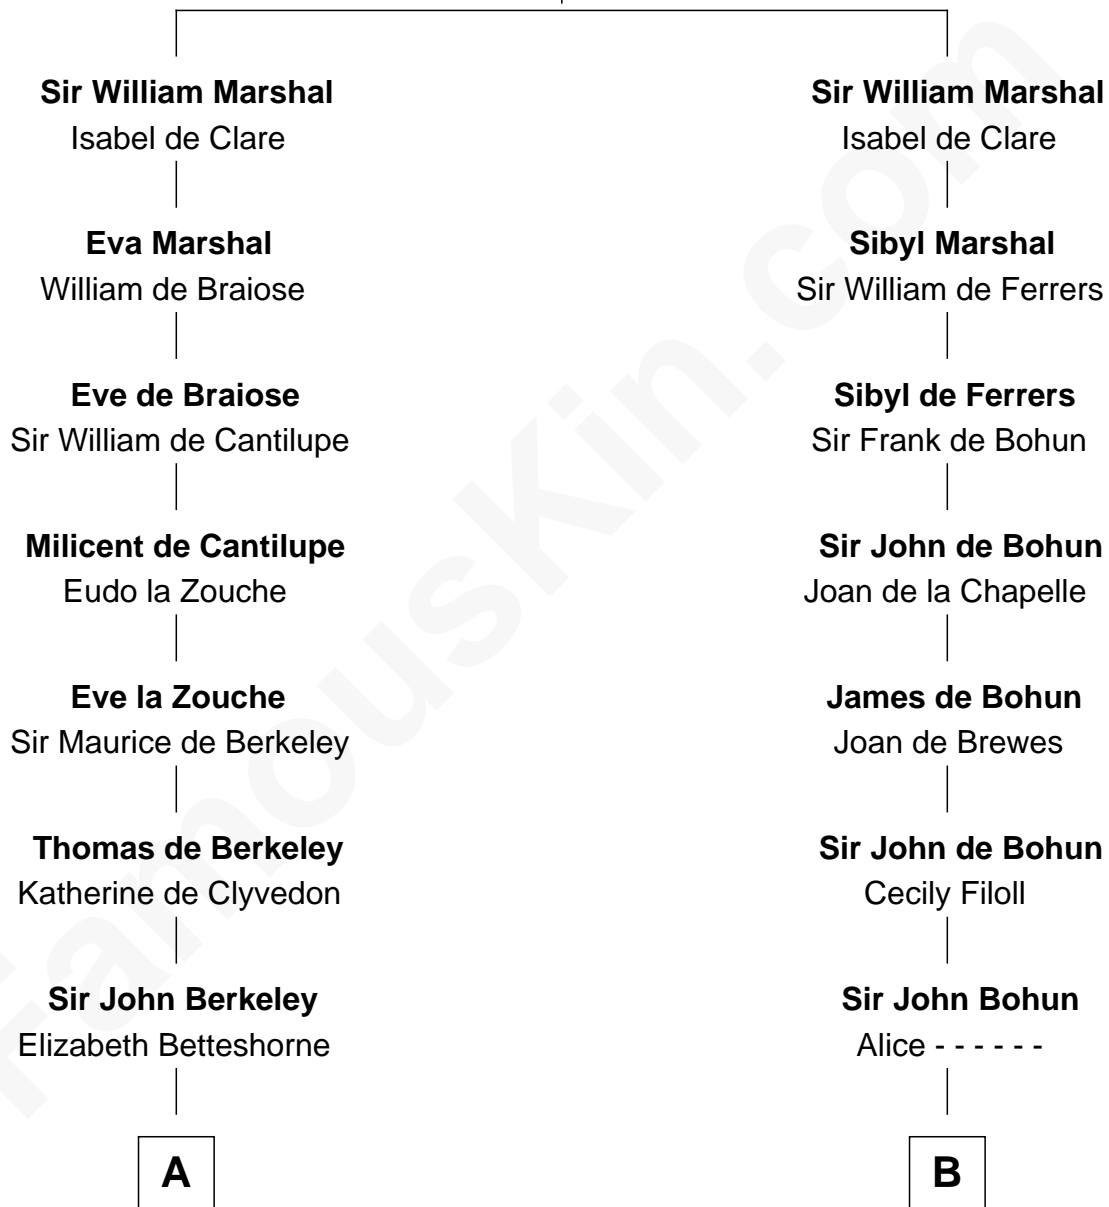

FamousKin.com Relationship Chart of

C. W. Post

Founder of Post Cereals

14th cousin 5 times removed of

Edmund Waller

English Poet and Politician

John FitzGilbert
Sybilla of Salisbury

C

—
Erastus Lathrop

Sarah Bailey

—
Caroline Cushman Lathrop

Charles Rollin Post

—
C. W. Post

Founder of Post Cereals

FamousKin.com