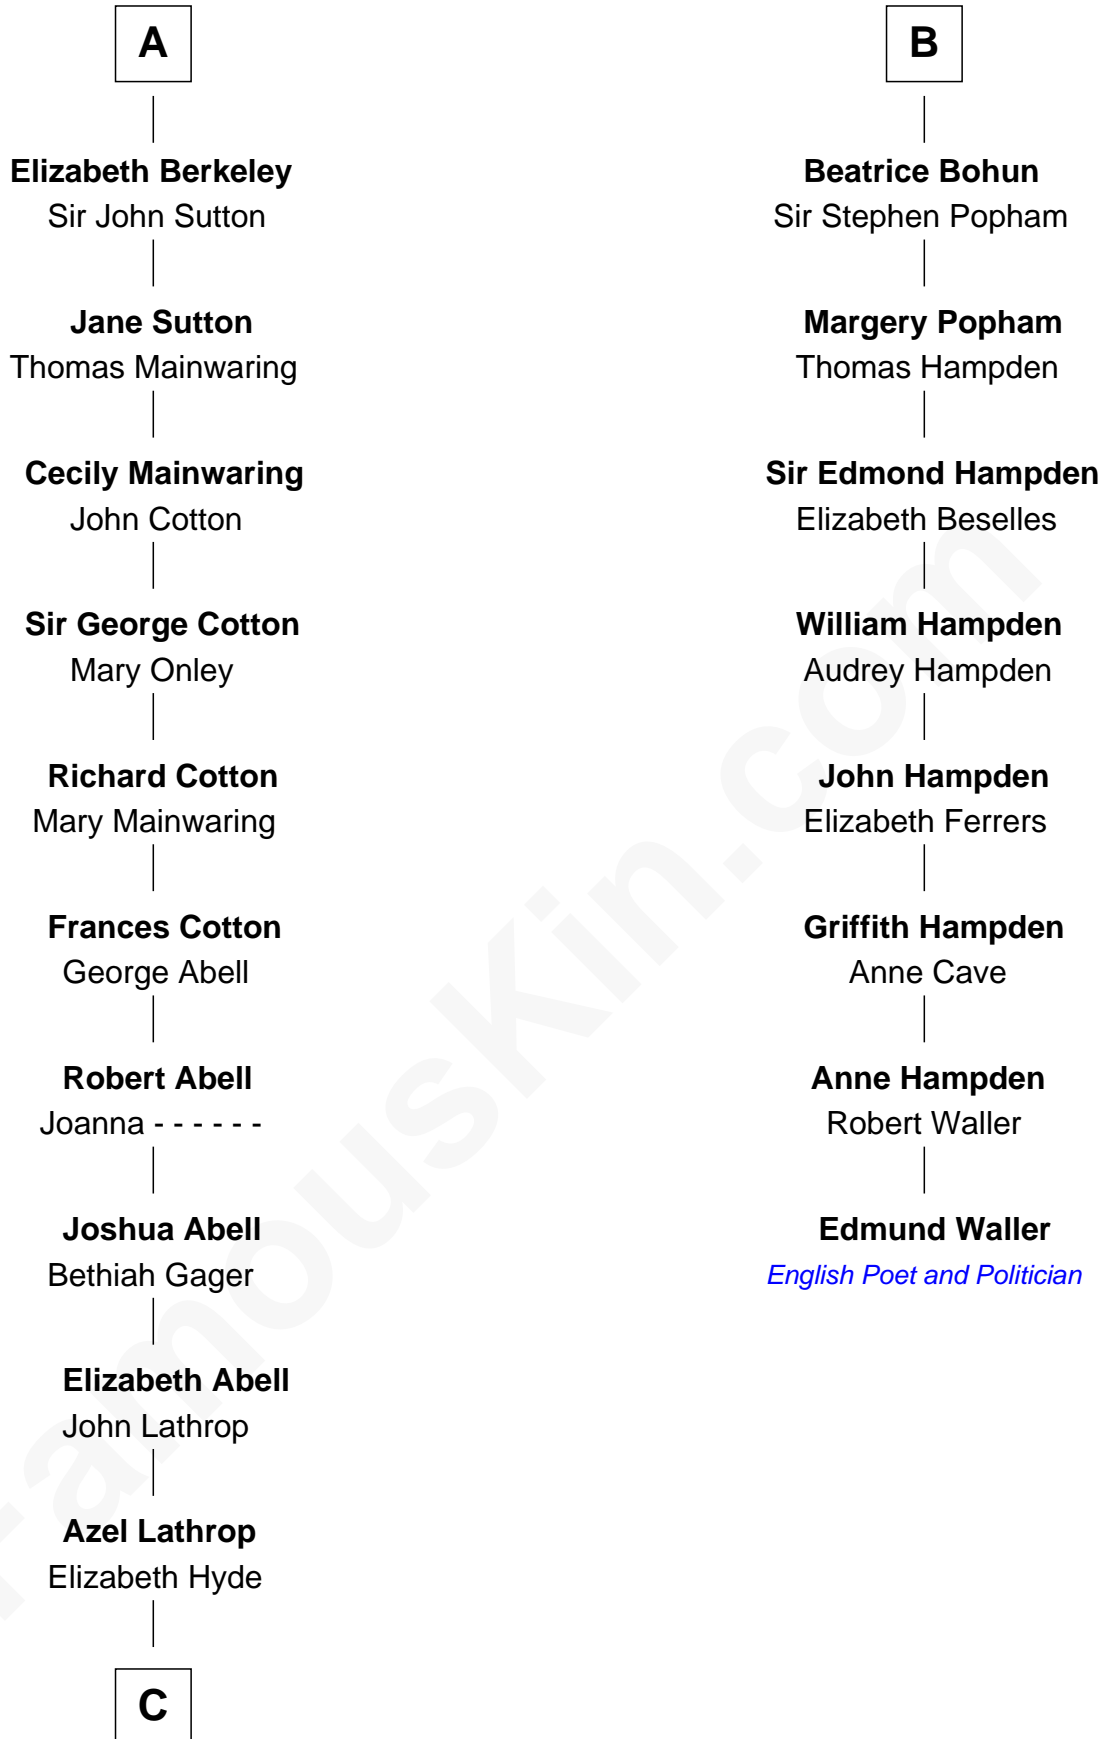

FamousKin.com Relationship Chart of

C. W. Post

Founder of Post Cereals

14th cousin 5 times removed of

Edmund Waller

English Poet and Politician

John FitzGilbert
Sybilla of Salisbury

C

—
Erastus Lathrop

Sarah Bailey

—
Caroline Cushman Lathrop

Charles Rollin Post

—
C. W. Post

Founder of Post Cereals

FamousKin.com