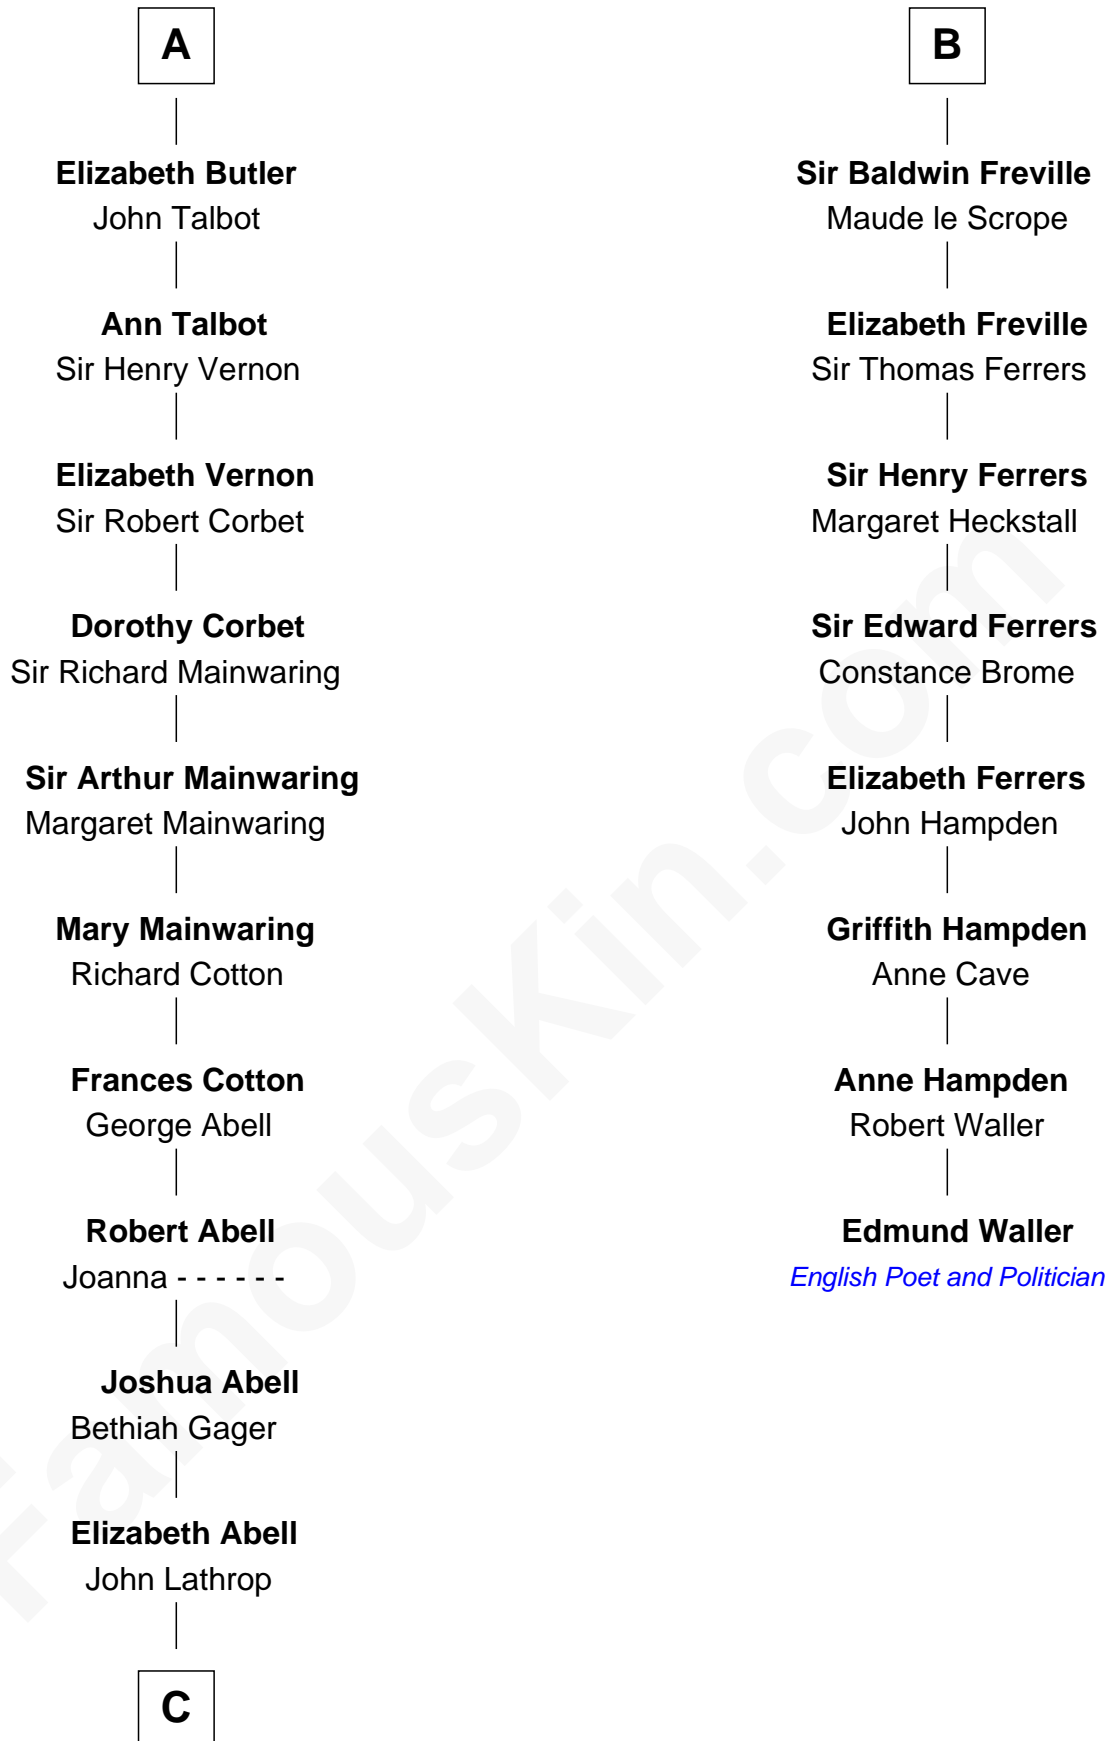

FamousKin.com Relationship Chart of

C. W. Post

Founder of Post Cereals

14th cousin 6 times removed of

Edmund Waller

English Poet and Politician

C

—
Azel Lathrop
Elizabeth Hyde

—
Erastus Lathrop
Sarah Bailey

—
Caroline Cushman Lathrop
Charles Rollin Post

—
C. W. Post
Founder of Post Cereals

FamousKin.com