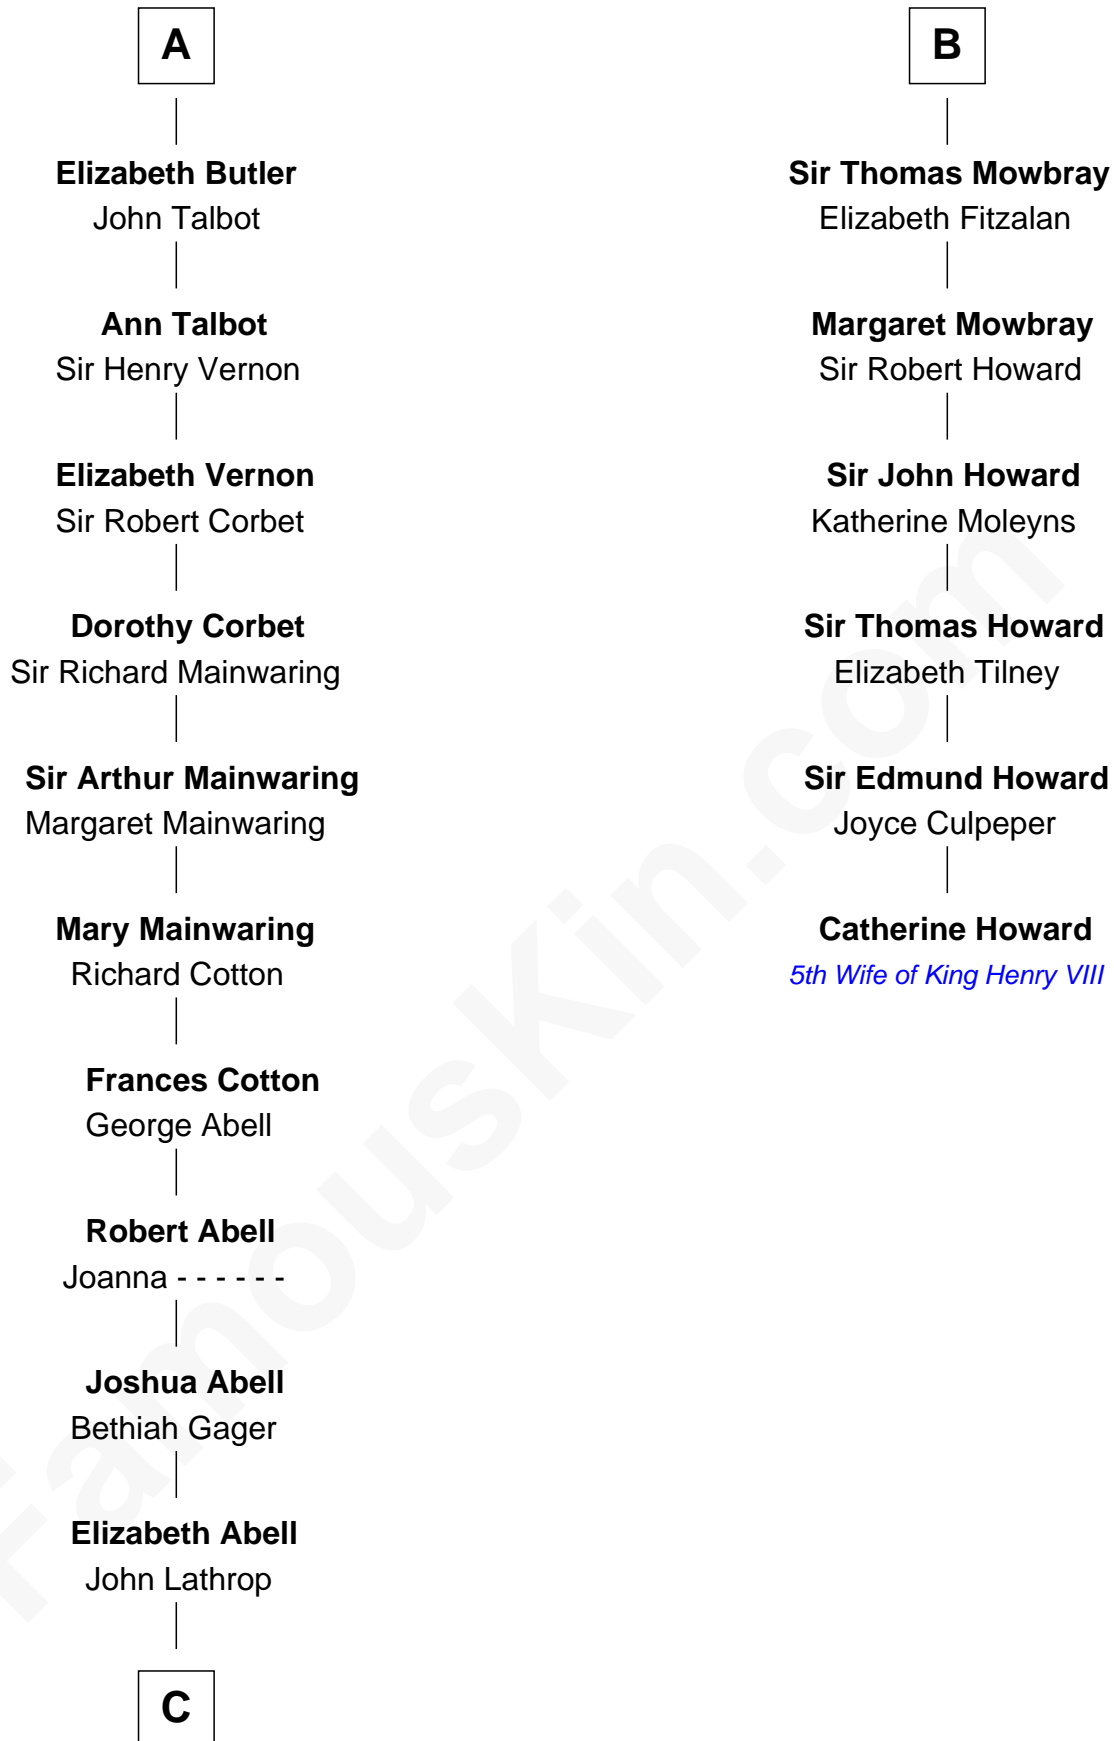

# FamousKin.com Relationship Chart of

**C. W. Post**

*Founder of Post Cereals*

12th cousin 8 times removed of

**Catherine Howard**

*5th Wife of King Henry VIII*

**Robert Mauduit**

Isabel Basset

**C**

—  
**Azel Lathrop**  
Elizabeth Hyde

—  
**Erastus Lathrop**  
Sarah Bailey

—  
**Caroline Cushman Lathrop**  
Charles Rollin Post

—  
**C. W. Post**  
*Founder of Post Cereals*

FamousKin.com