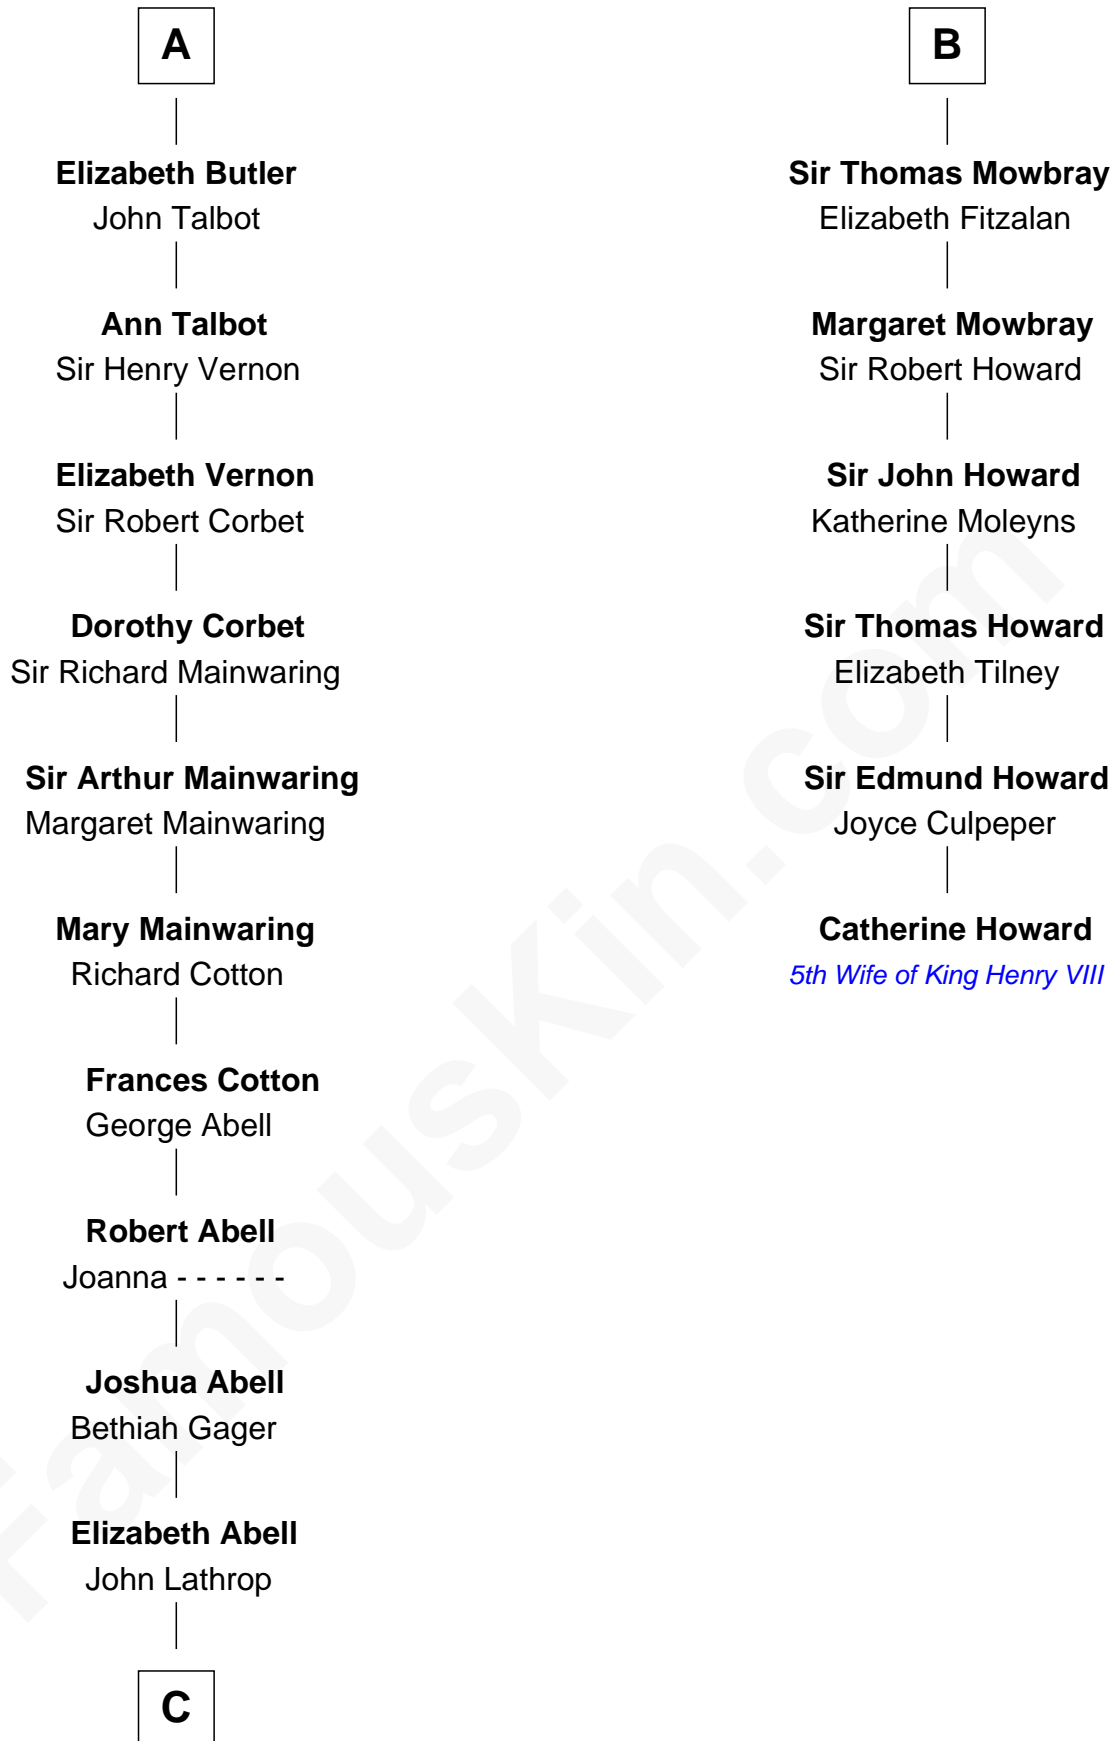

# FamousKin.com Relationship Chart of

**C. W. Post**

*Founder of Post Cereals*

12th cousin 8 times removed of

**Catherine Howard**

*5th Wife of King Henry VIII*

**Waleran de Newburgh**

Alice de Harcourt

**C**

—  
**Azel Lathrop**  
Elizabeth Hyde

—  
**Erastus Lathrop**  
Sarah Bailey

—  
**Caroline Cushman Lathrop**  
Charles Rollin Post

—  
**C. W. Post**  
*Founder of Post Cereals*

FamousKin.com