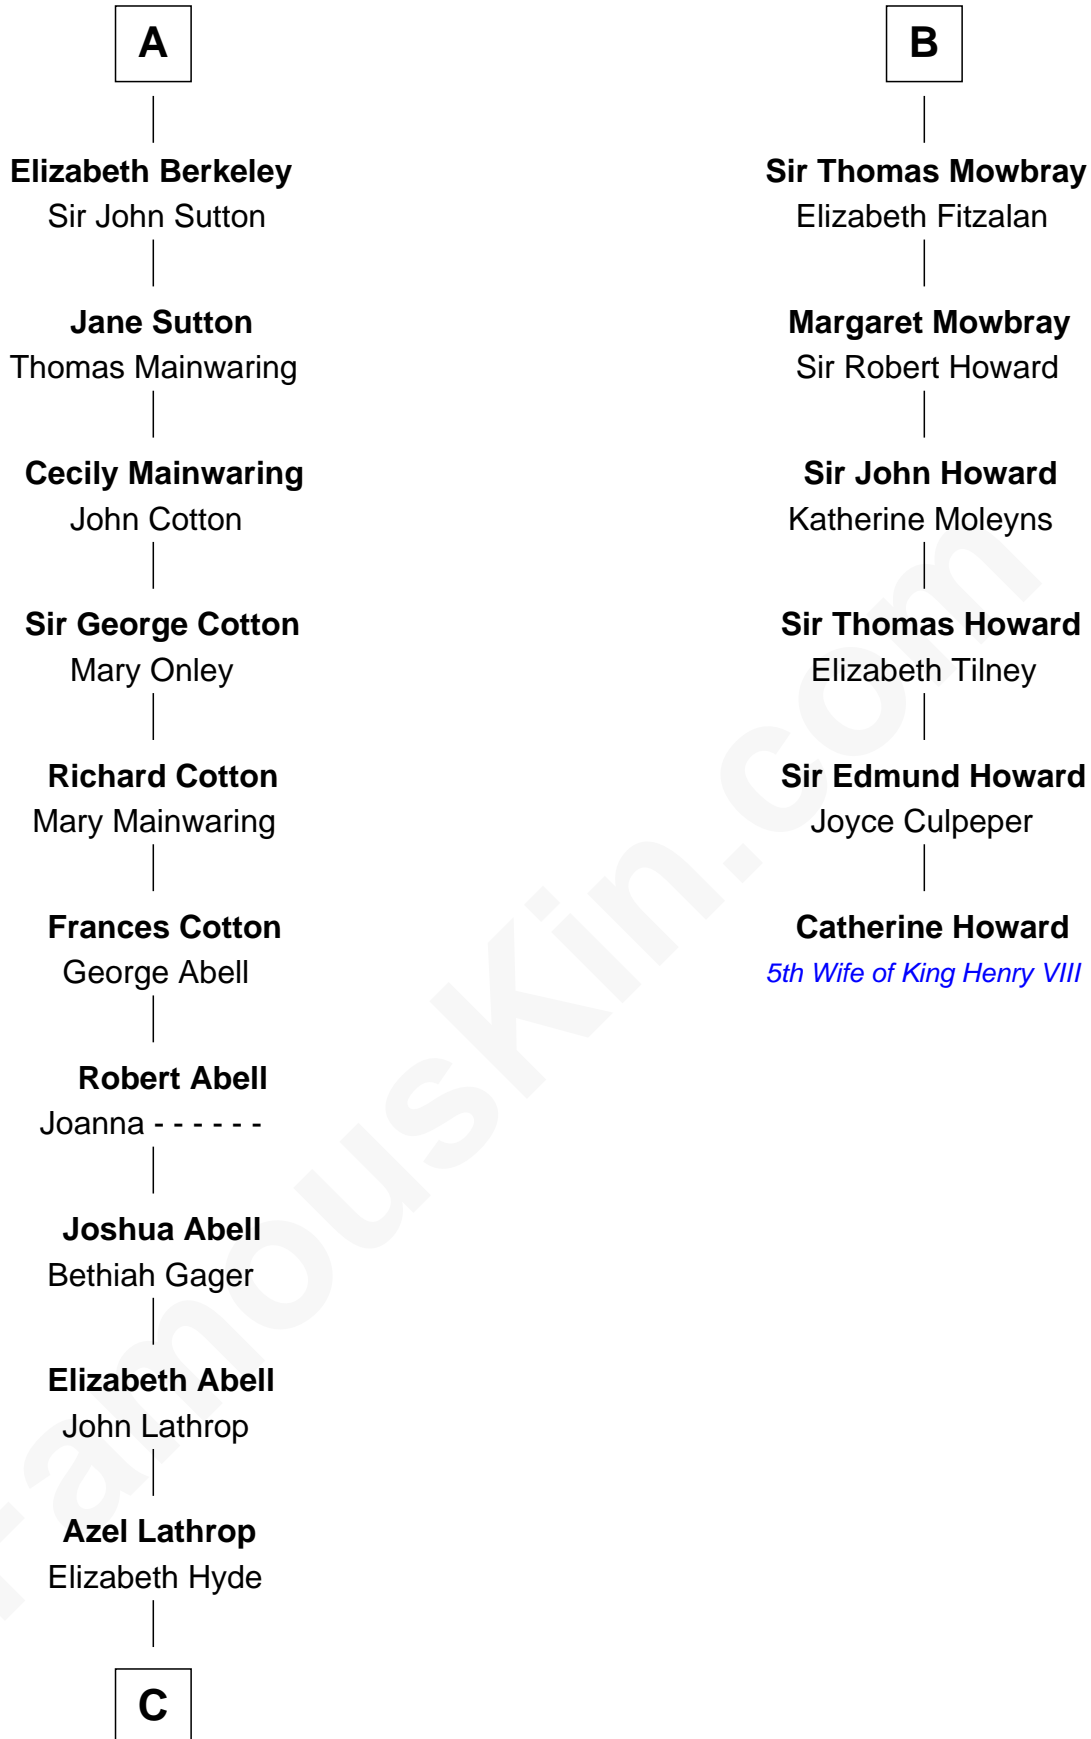

FamousKin.com Relationship Chart of

C. W. Post

Founder of Post Cereals

12th cousin 7 times removed of

Catherine Howard

5th Wife of King Henry VIII

Richard de Clare
Aoife MacMurrough

C

Erastus Lathrop

Sarah Bailey

Caroline Cushman Lathrop

Charles Rollin Post

C. W. Post

Founder of Post Cereals

FamousKin.com