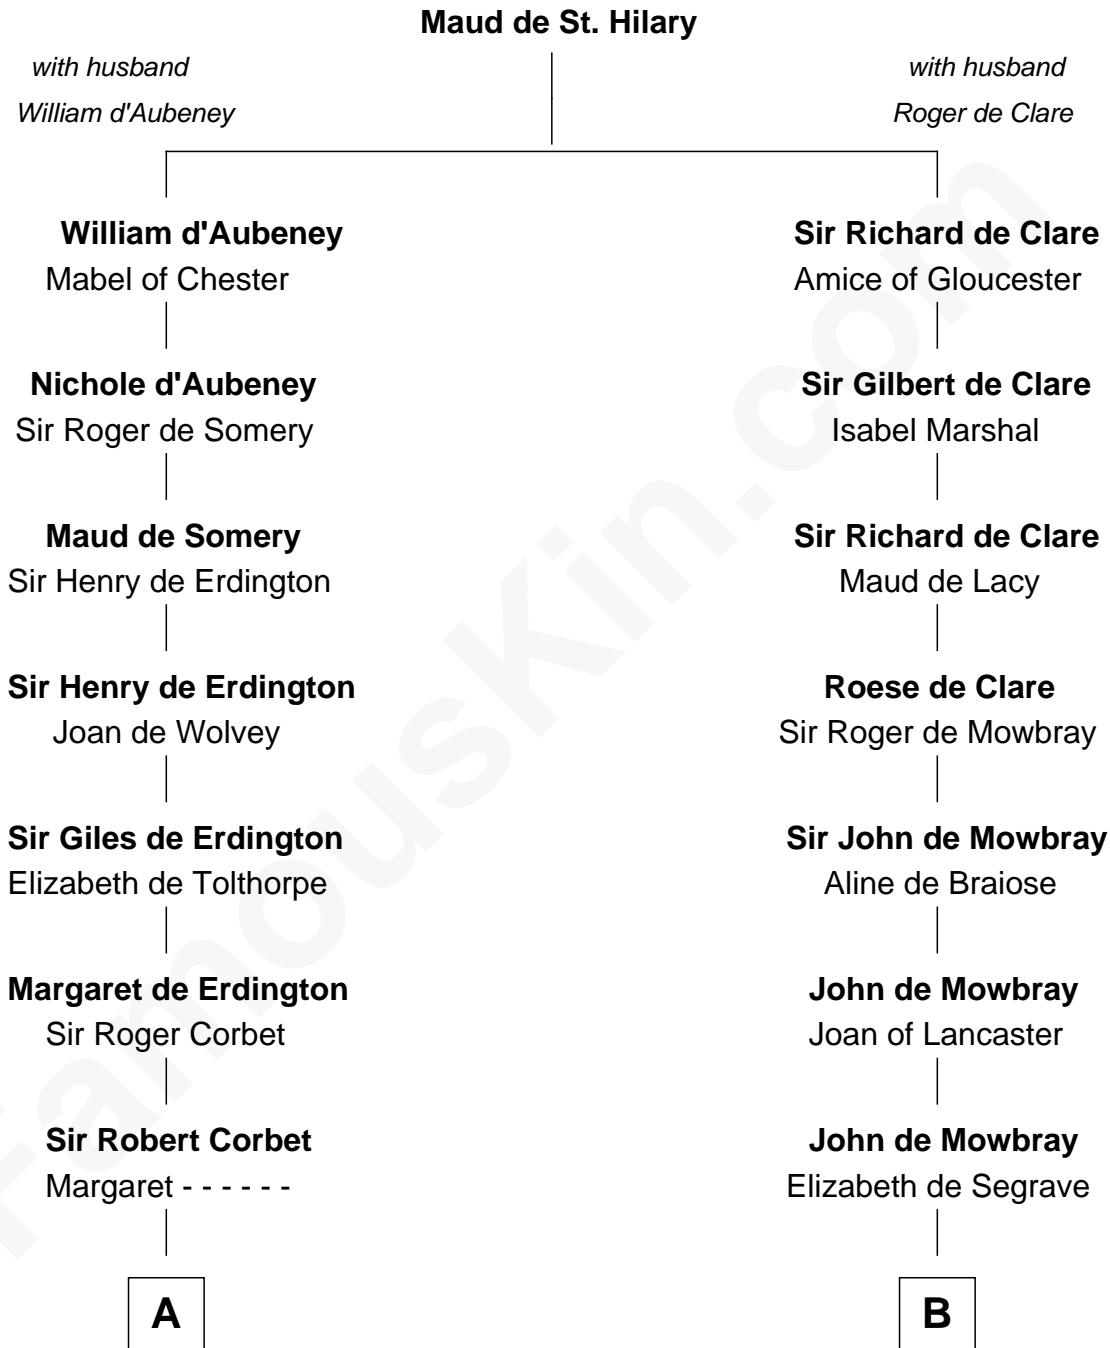

# FamousKin.com Relationship Chart of

**C. W. Post**

*Founder of Post Cereals*

12th cousin 8 times removed of

**Catherine Howard**

*5th Wife of King Henry VIII*

**C**

—  
**Azel Lathrop**  
Elizabeth Hyde

—  
**Erastus Lathrop**  
Sarah Bailey

—  
**Caroline Cushman Lathrop**  
Charles Rollin Post

—  
**C. W. Post**  
*Founder of Post Cereals*

FamousKin.com