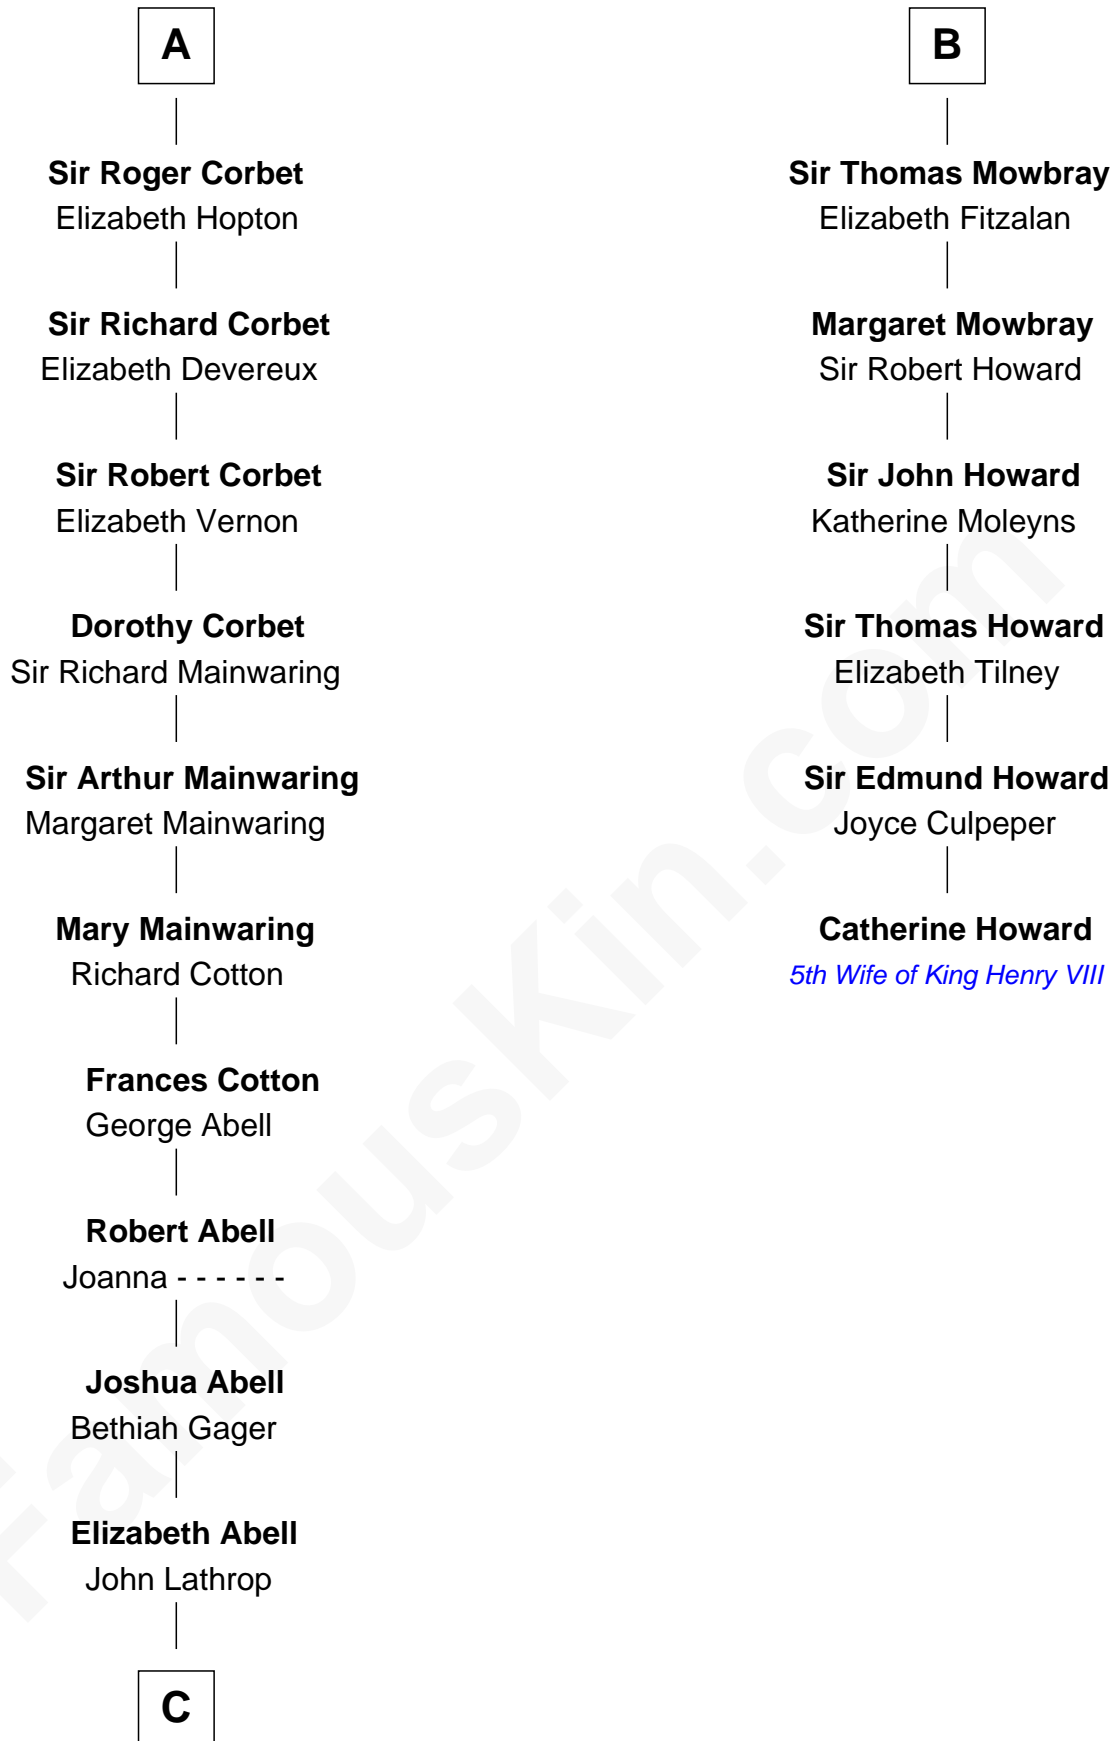

# FamousKin.com Relationship Chart of

**C. W. Post**

*Founder of Post Cereals*

12th cousin 8 times removed of

**Catherine Howard**

*5th Wife of King Henry VIII*

**C**

—  
**Azel Lathrop**  
Elizabeth Hyde

—  
**Erastus Lathrop**  
Sarah Bailey

—  
**Caroline Cushman Lathrop**  
Charles Rollin Post

—  
**C. W. Post**  
*Founder of Post Cereals*

FamousKin.com