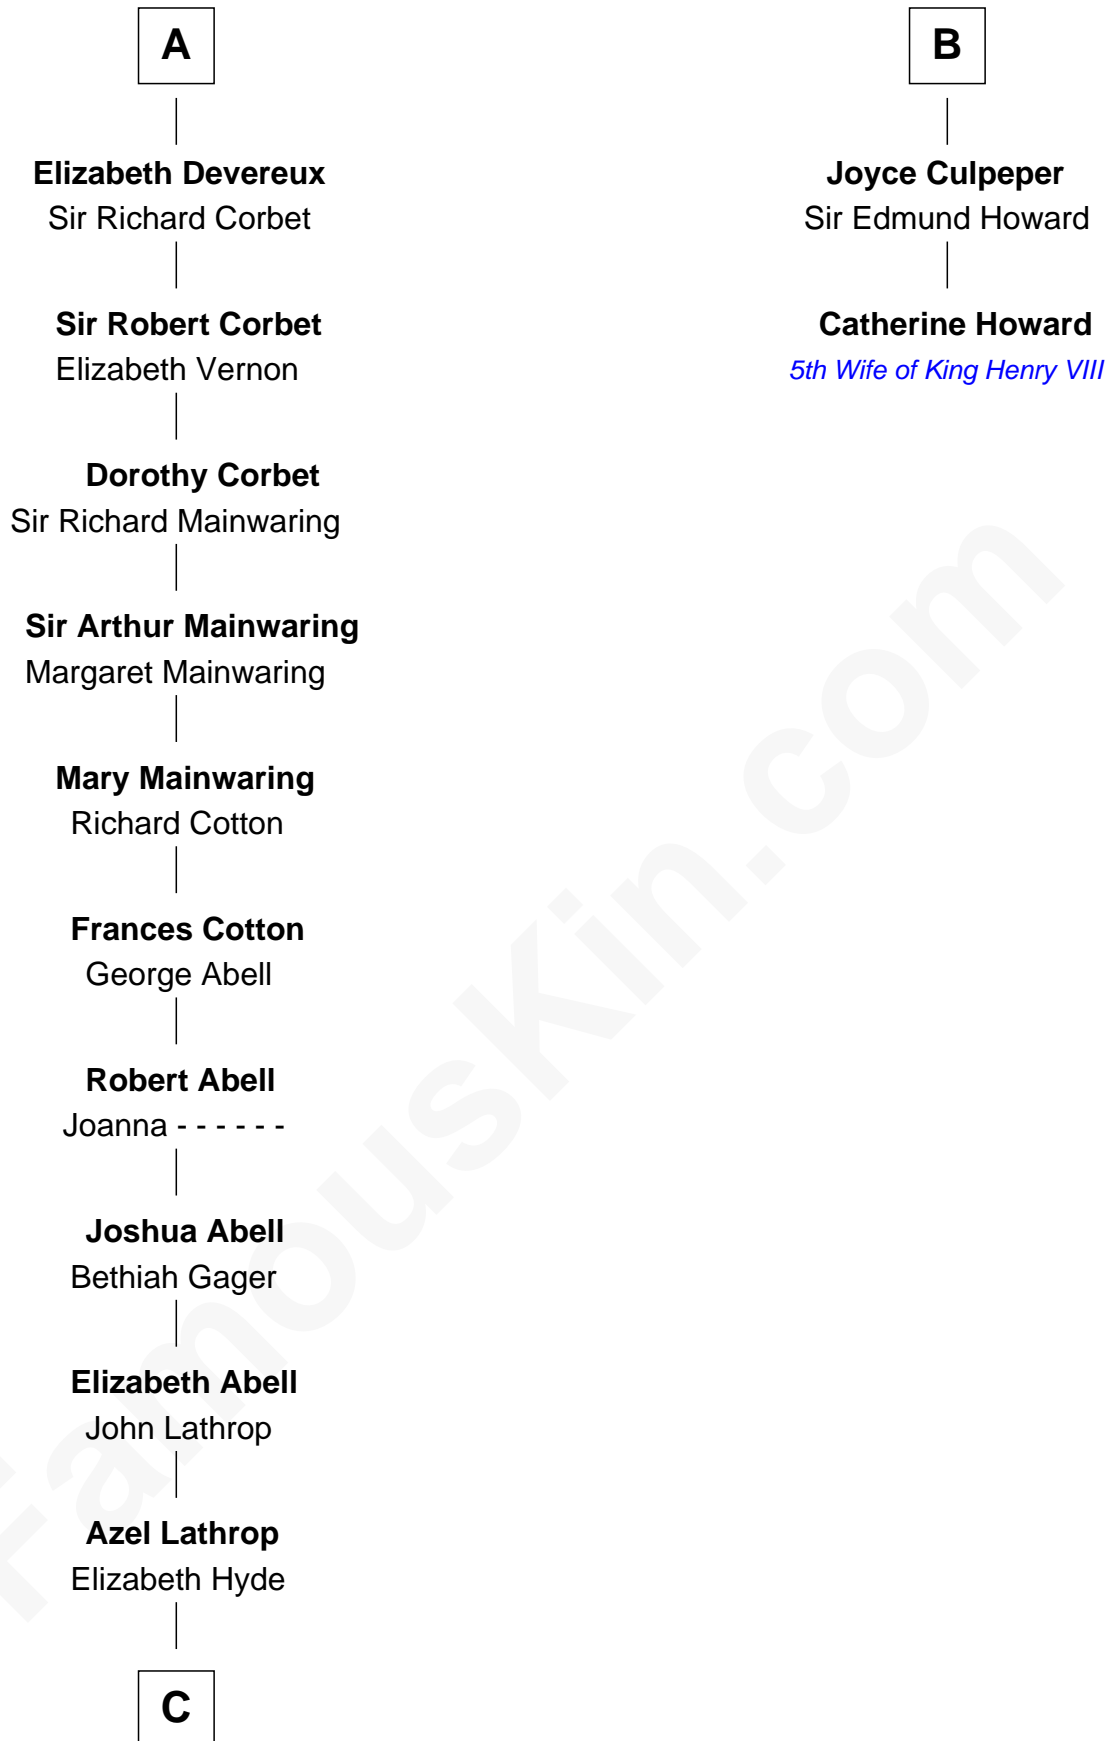

### C. W. Post

*Founder of Post Cereals*

8th cousin 11 times removed of

### Catherine Howard

*5th Wife of King Henry VIII*

**Sir Gilbert de Clare**

Joan of Acre

**C**

Erastus Lathrop

Sarah Bailey

Caroline Cushman Lathrop