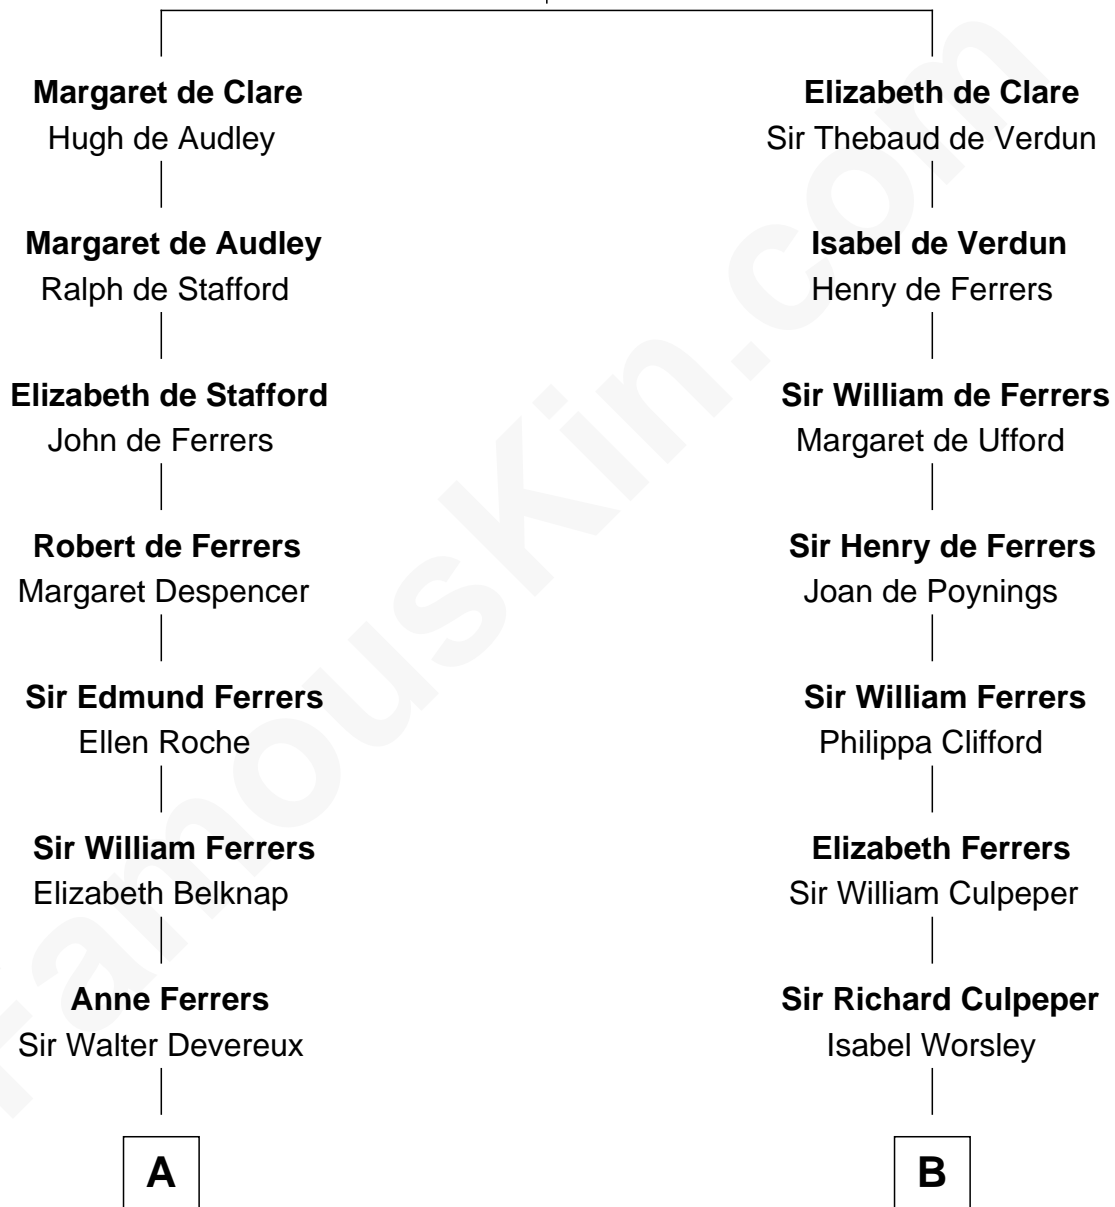

## Relationship Chart of

### C. W. Post

*Founder of Post Cereals*

8th cousin 11 times removed of

### Catherine Howard

*5th Wife of King Henry VIII*

**Sir Gilbert de Clare**

Joan of Acre

**C**

Erastus Lathrop

Sarah Bailey

Caroline Cushman Lathrop