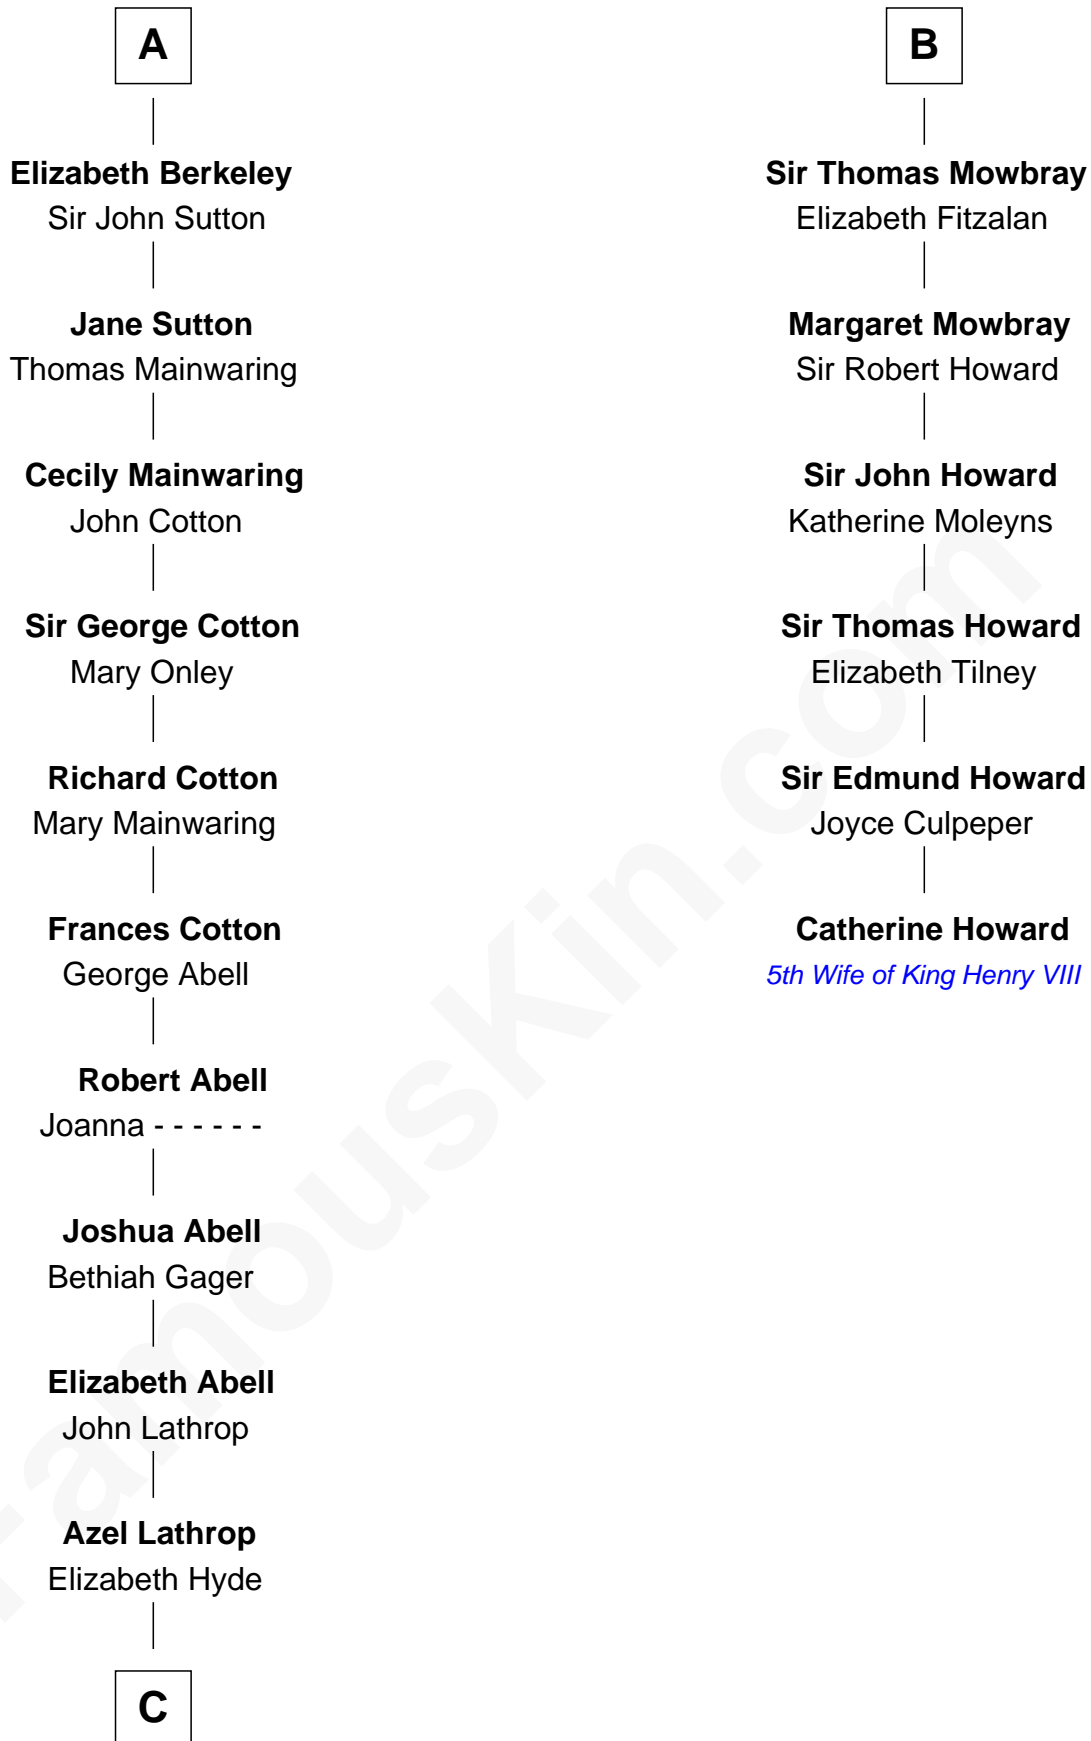

# FamousKin.com Relationship Chart of

**C. W. Post**

*Founder of Post Cereals*

12th cousin 7 times removed of

**Catherine Howard**

*5th Wife of King Henry VIII*

**John FitzGilbert**  
Sybilla of Salisbury

**C**

Erastus Lathrop

Sarah Bailey

Caroline Cushman Lathrop

Charles Rollin Post

**C. W. Post**

*Founder of Post Cereals*

FamousKin.com