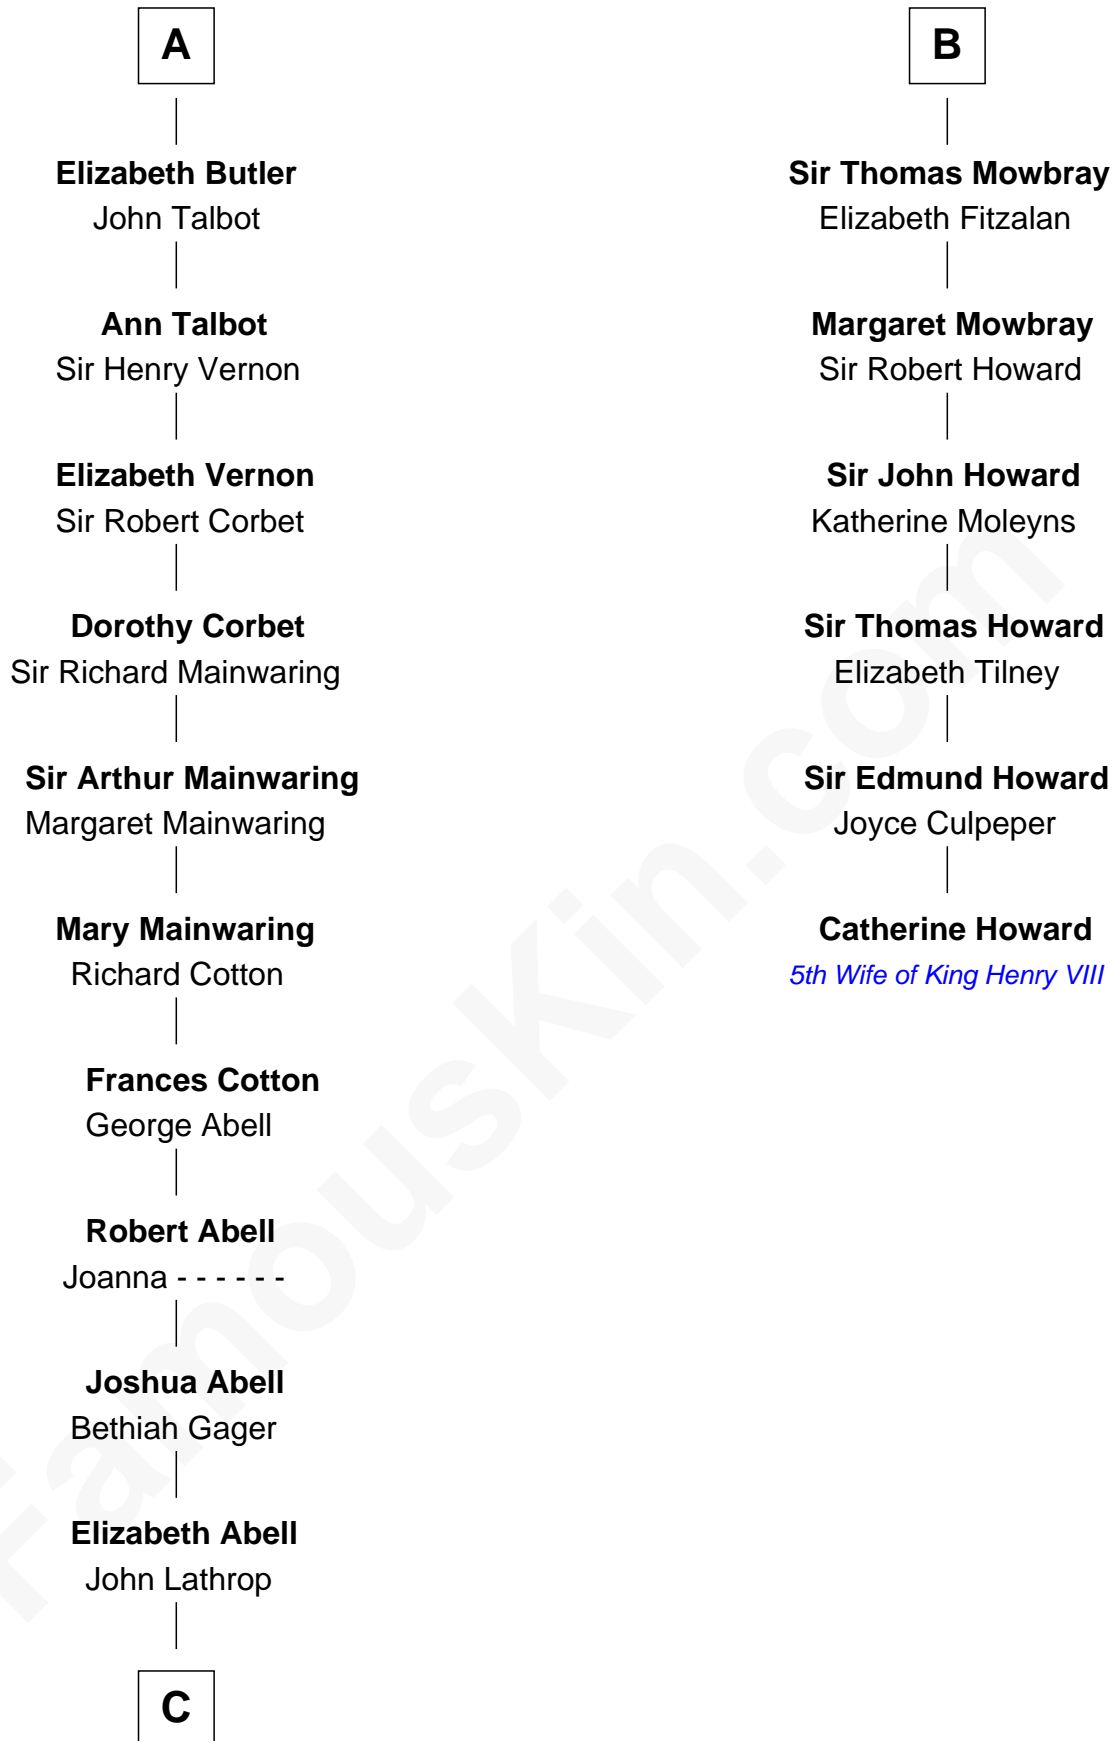

FamousKin.com Relationship Chart of

C. W. Post

Founder of Post Cereals

12th cousin 8 times removed of

Catherine Howard

5th Wife of King Henry VIII

Piers de Lutegareshale

Maud de Mandeville

C

—
Azel Lathrop
Elizabeth Hyde

—
Erastus Lathrop
Sarah Bailey

—
Caroline Cushman Lathrop
Charles Rollin Post

—
C. W. Post
Founder of Post Cereals

FamousKin.com