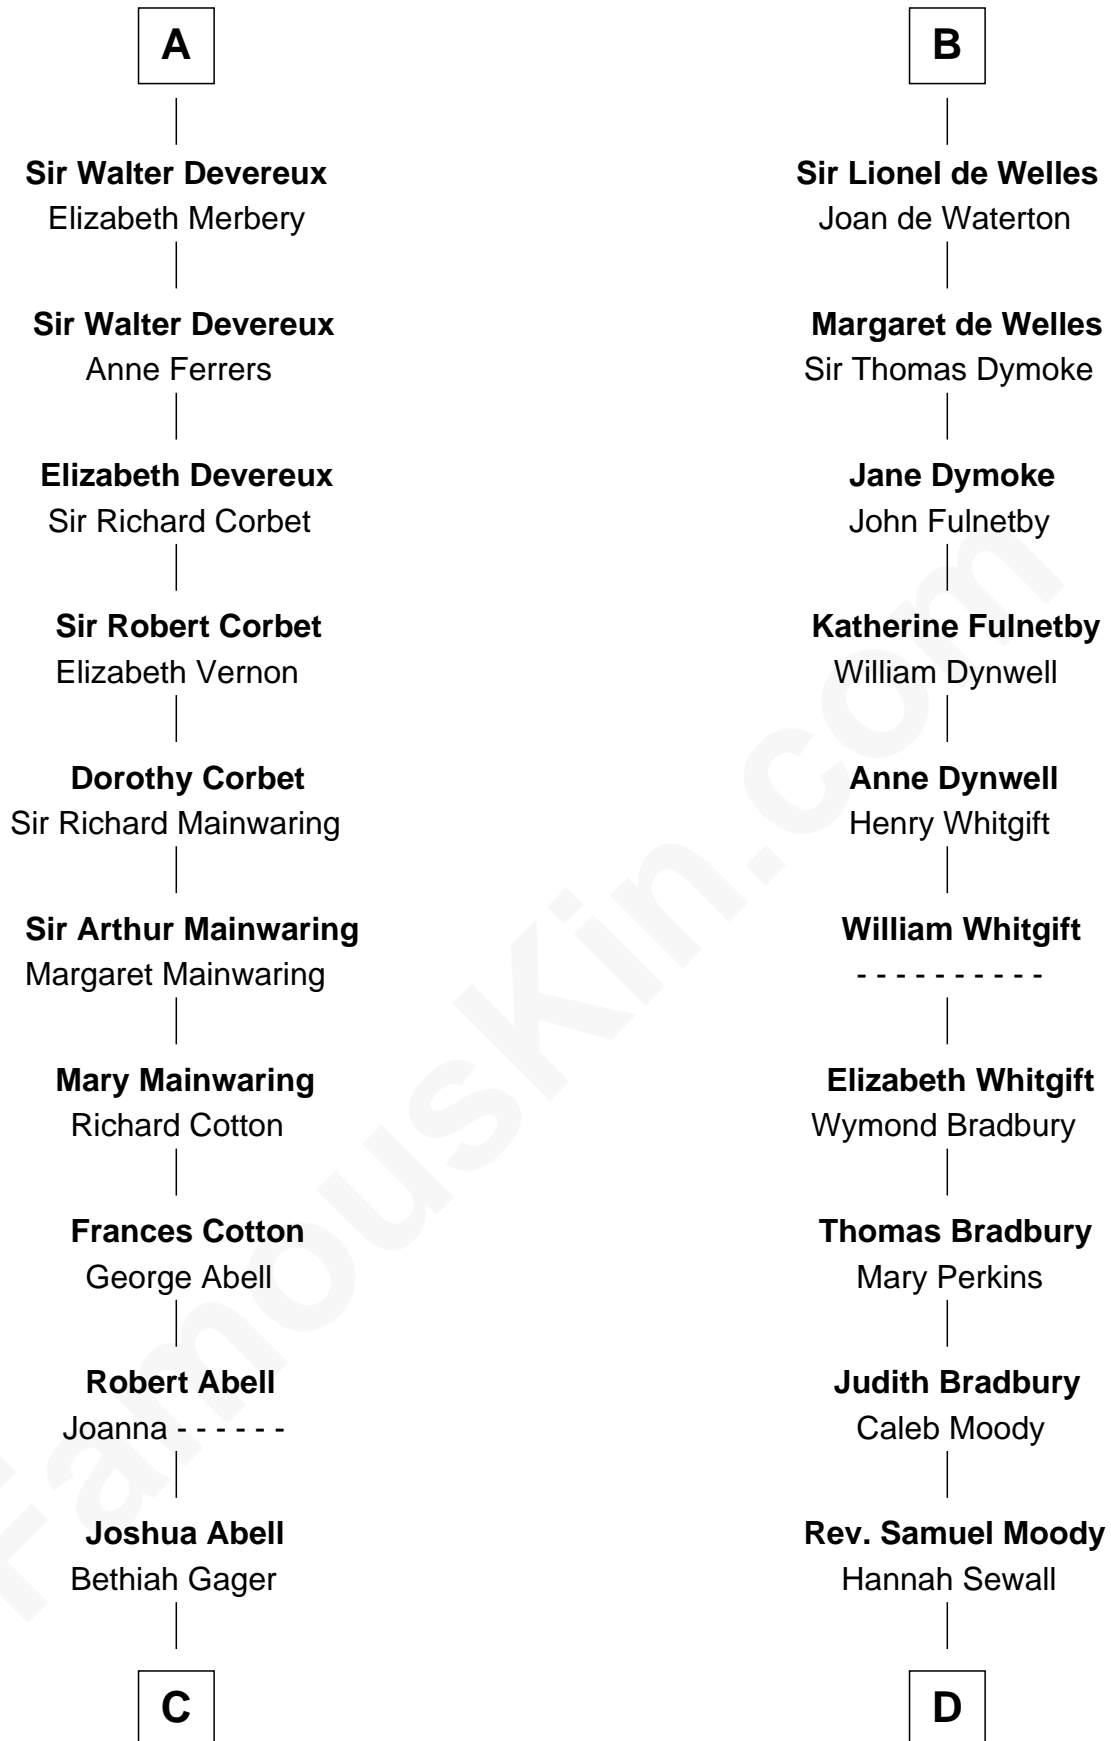

FamousKin.com Relationship Chart of

C. W. Post

Founder of Post Cereals

20th cousin 1 time removed of

Ralph Waldo Emerson

American Poet

Jean de Brienne
Jeanne de Chateaudun

Blanche de Brienne
Sir William de Fiennes

Maud de Greystoke
Eudo de Welles

B

C

Elizabeth Abell

John Lathrop

Azel Lathrop

Elizabeth Hyde

Erastus Lathrop