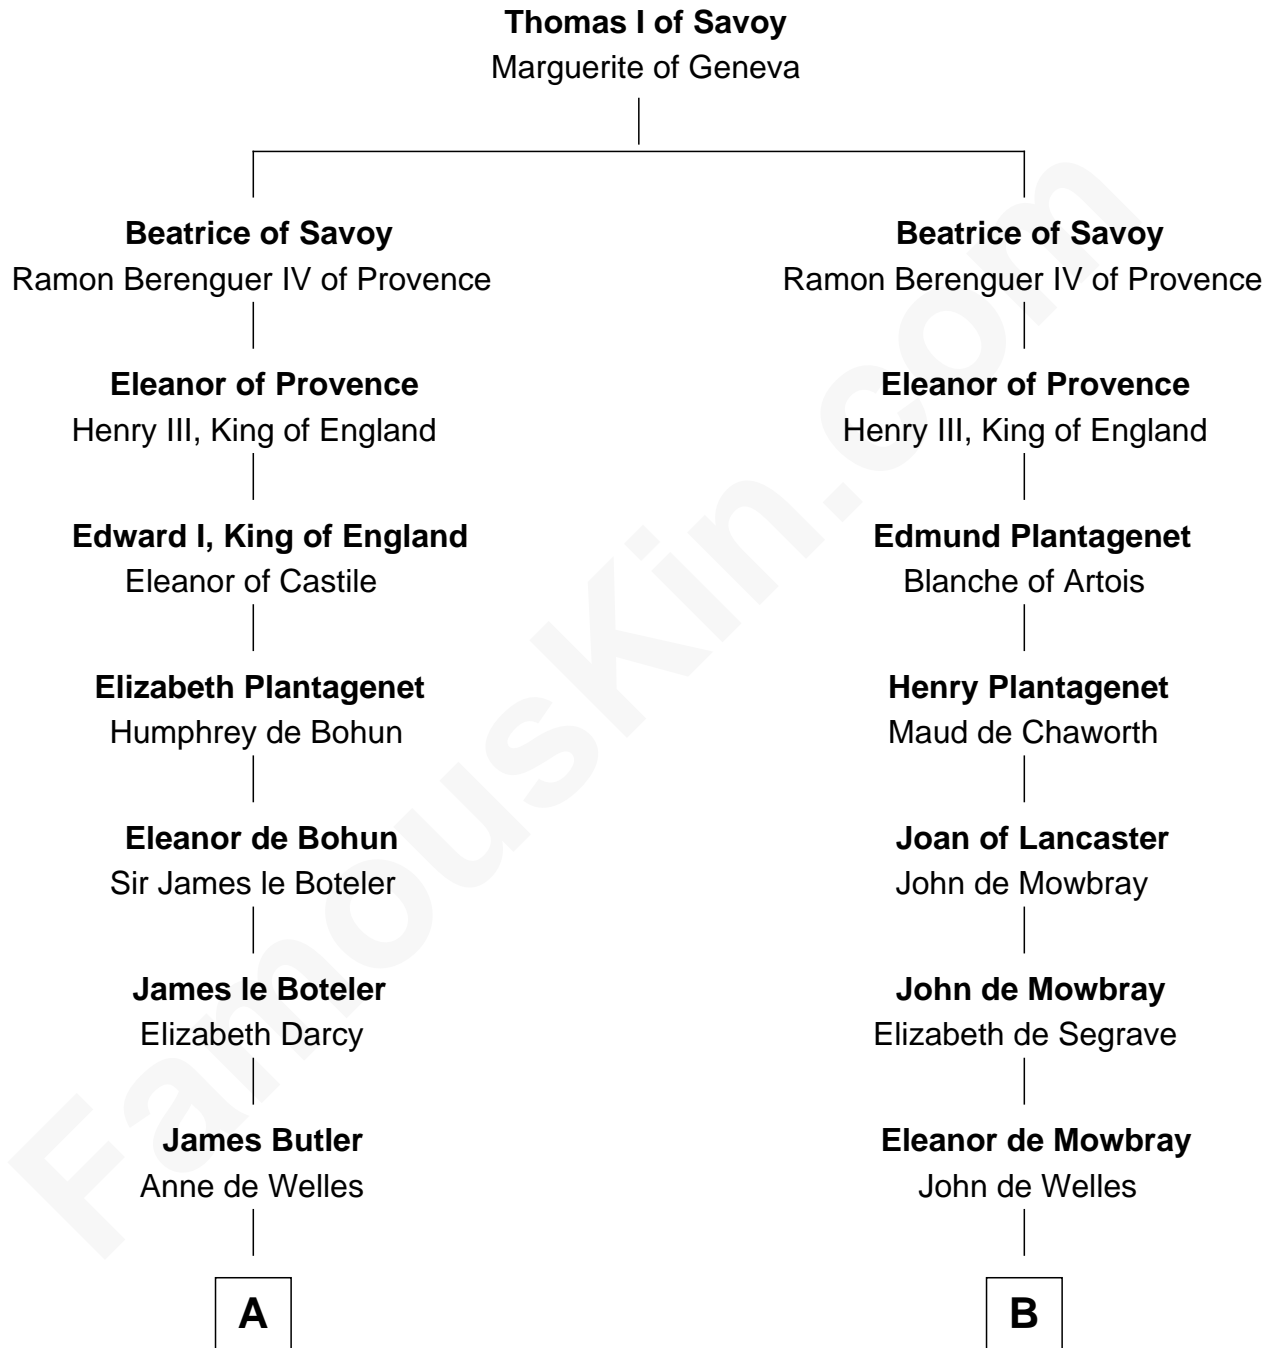

FamousKin.com Relationship Chart of

C. W. Post

Founder of Post Cereals

21st cousin of

Ralph Waldo Emerson

American Poet

C

Elizabeth Abell

John Lathrop

Azel Lathrop

Elizabeth Hyde

Erastus Lathrop

Sarah Bailey

Caroline Cushman Lathrop

Charles Rollin Post

C. W. Post