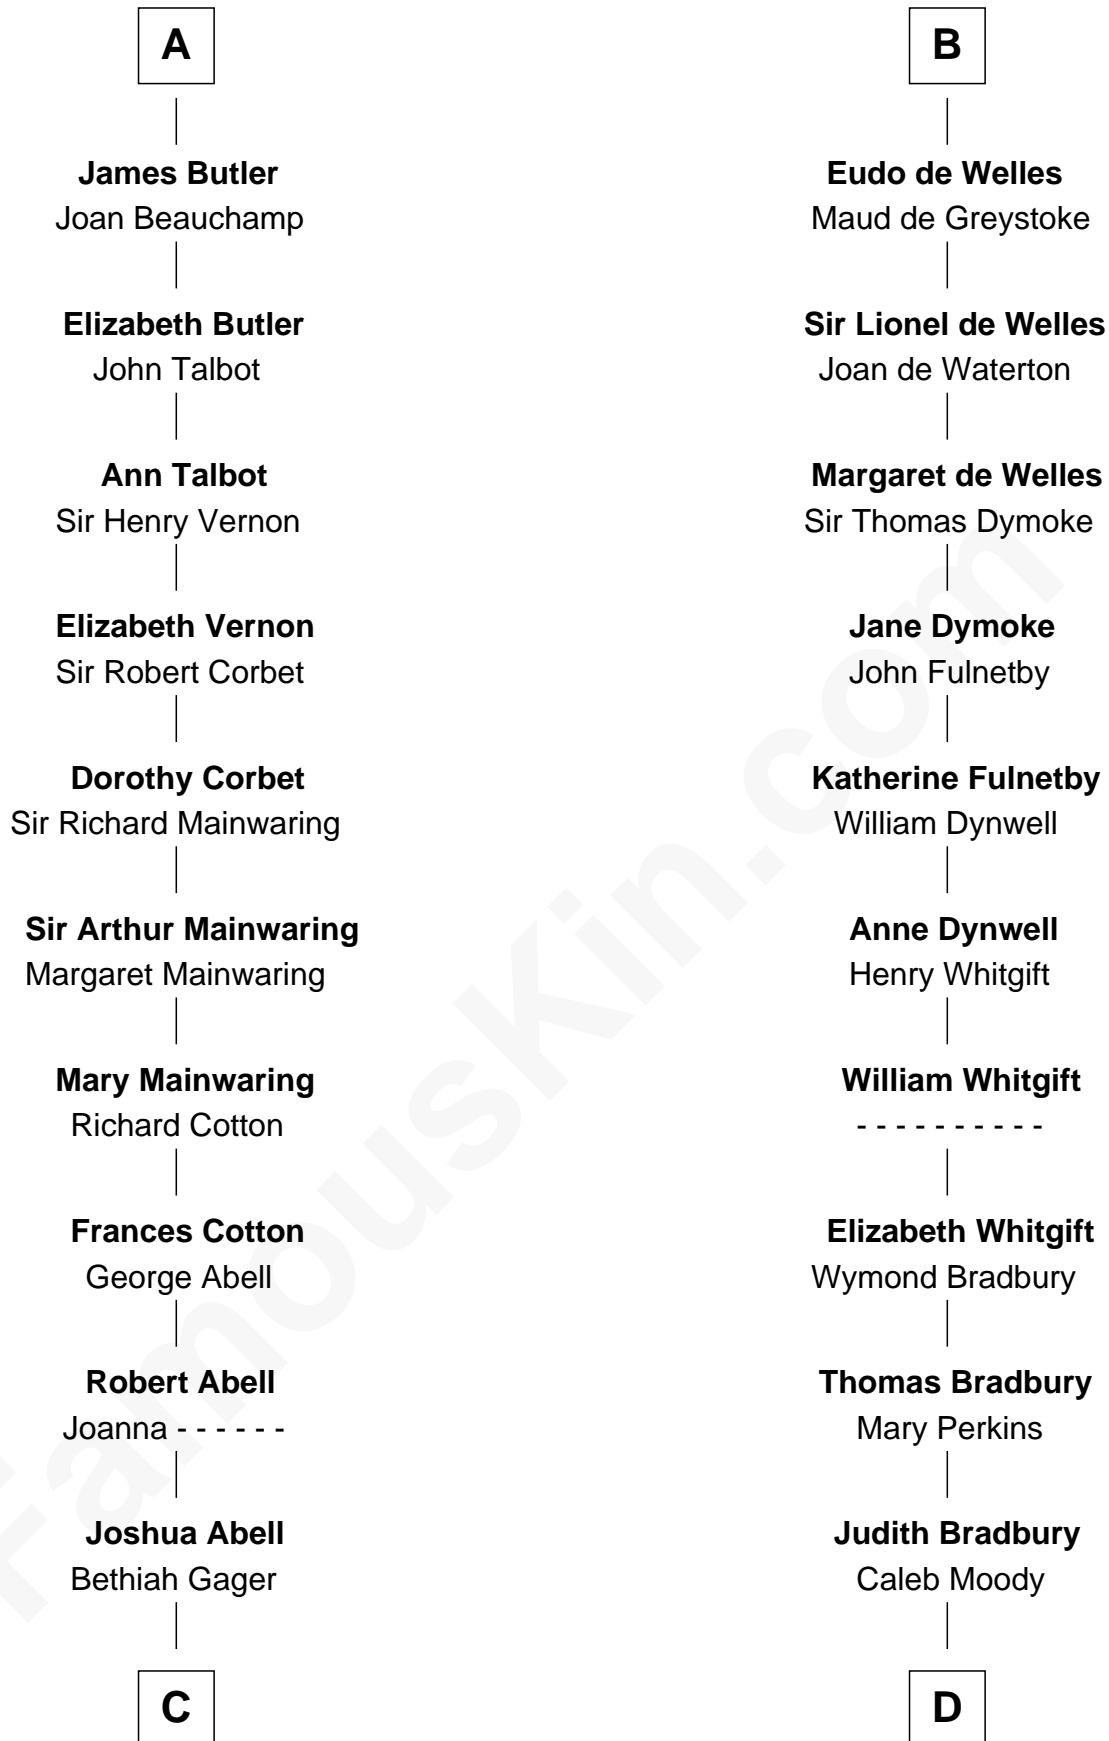

FamousKin.com Relationship Chart of

C. W. Post

Founder of Post Cereals

21st cousin of

Ralph Waldo Emerson

American Poet

C

Elizabeth Abell

John Lathrop

Azel Lathrop

Elizabeth Hyde

Erastus Lathrop

Sarah Bailey

Caroline Cushman Lathrop

Charles Rollin Post

C. W. Post