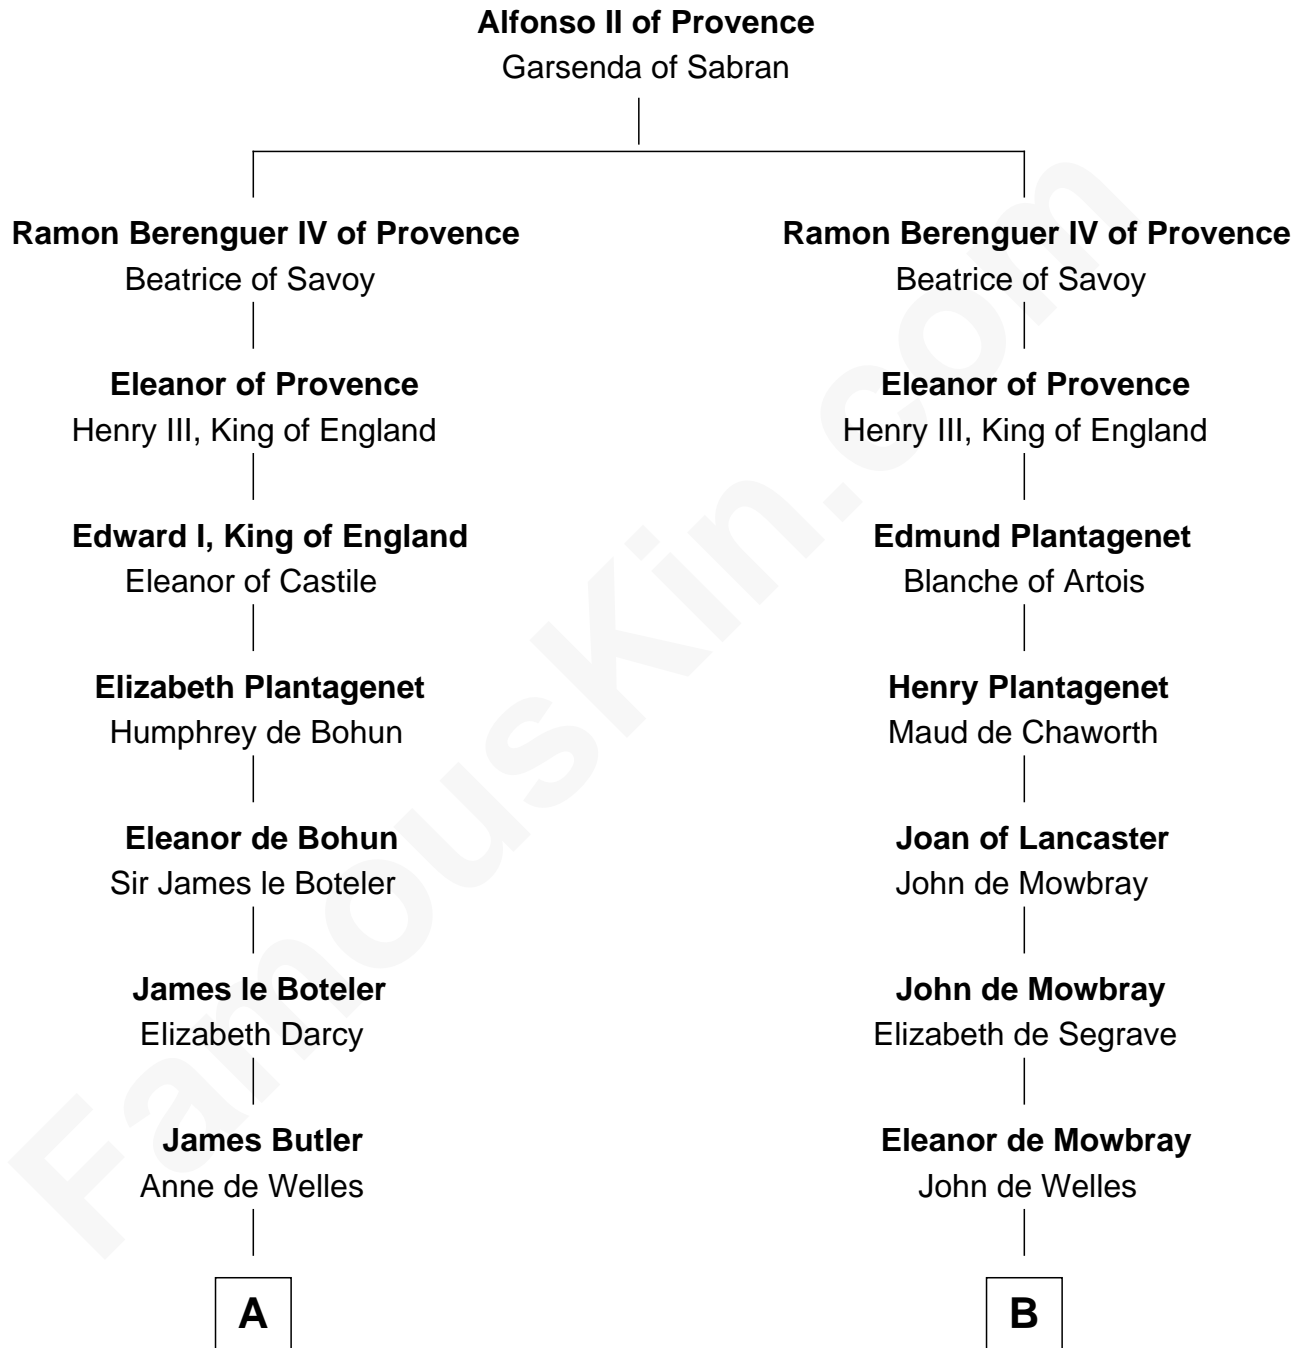

FamousKin.com Relationship Chart of

C. W. Post

Founder of Post Cereals

21st cousin of

Ralph Waldo Emerson

American Poet

C

Elizabeth Abell

John Lathrop

Azel Lathrop

Elizabeth Hyde

Erastus Lathrop

Sarah Bailey

Caroline Cushman Lathrop

Charles Rollin Post

C. W. Post