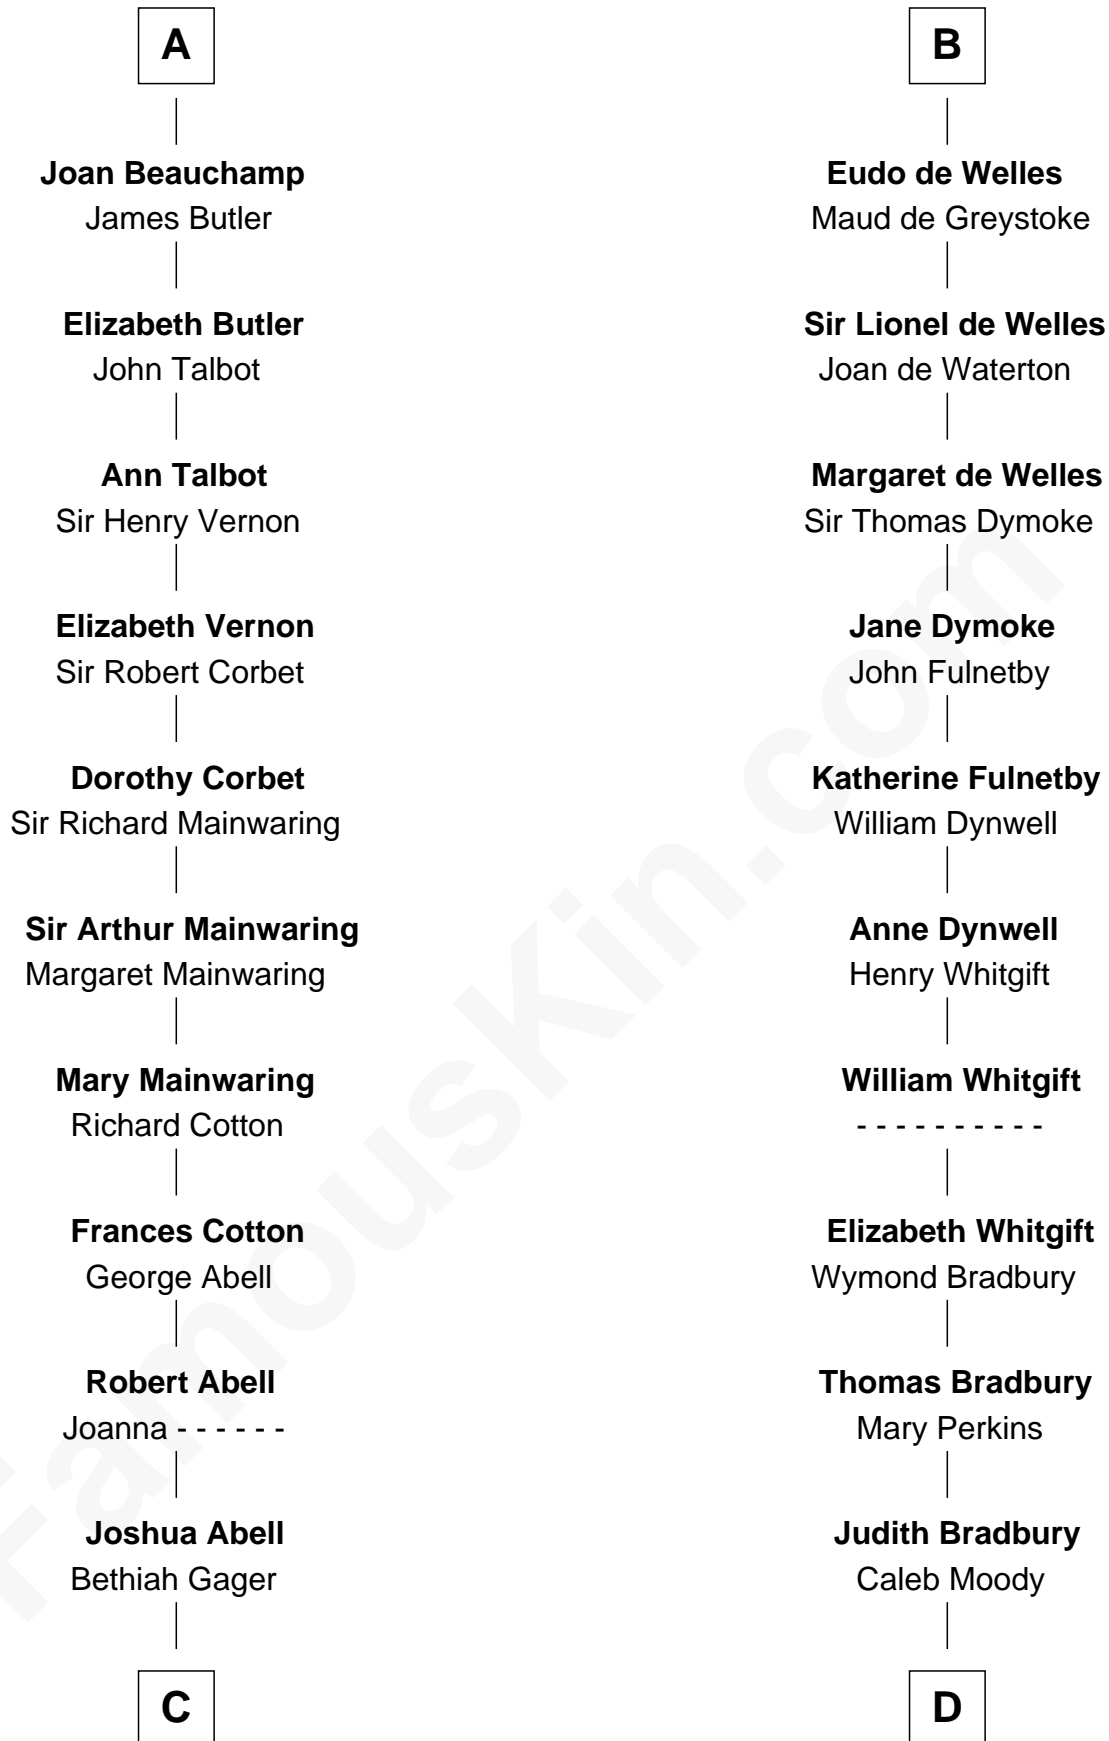

# FamousKin.com Relationship Chart of

**C. W. Post**

*Founder of Post Cereals*

21st cousin of

**Ralph Waldo Emerson**

*American Poet*

**Henry I, Duke of Brabant**

Mathilde of Boulogne

**Eleanor Plantagenet**

Richard Fitzalan

**Sir Richard Fitzalan**

Elizabeth de Bohun

**Joan Fitzalan**

Sir William Beauchamp

**A**

**Henry II, Duke of Brabant**

Marie of Hohenstaufen

**Matilda of Brabant**

Robert I, Count of Artois

**Blanche of Artois**

Edmund Plantagenet

**Henry Plantagenet**

Maud de Chaworth

**Joan of Lancaster**

John de Mowbray

**John de Mowbray**

Elizabeth de Segrave

**Eleanor de Mowbray**

John de Welles

**B**

**C**

**Elizabeth Abell**