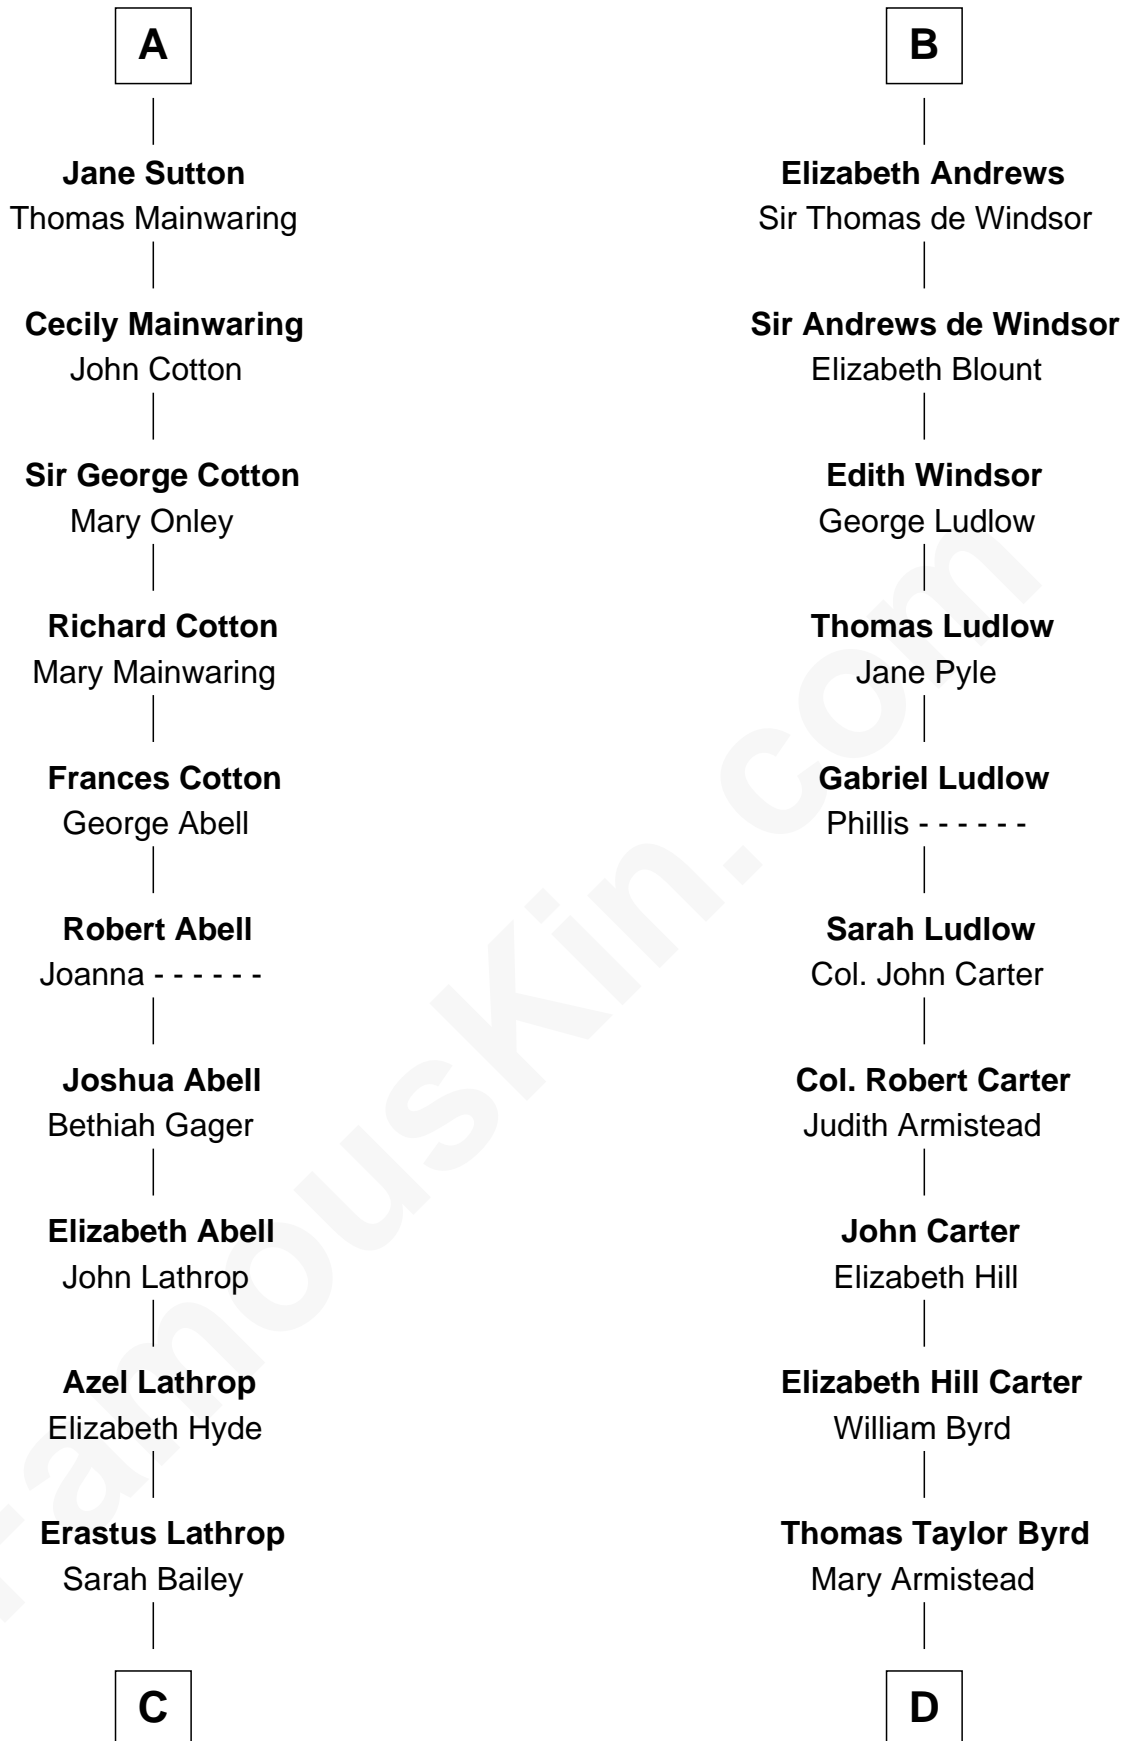

FamousKin.com Relationship Chart of

C. W. Post

Founder of Post Cereals

18th cousin 2 times removed of

Admiral Richard Byrd

Polar Explorer

Sir Hugh le Despencer

Aveline Basset

Catherine de Beaumont

Elizabeth Luttrell

John Stratton

Elizabeth Stratton

John Andrews

B

C

Caroline Cushman Lathrop