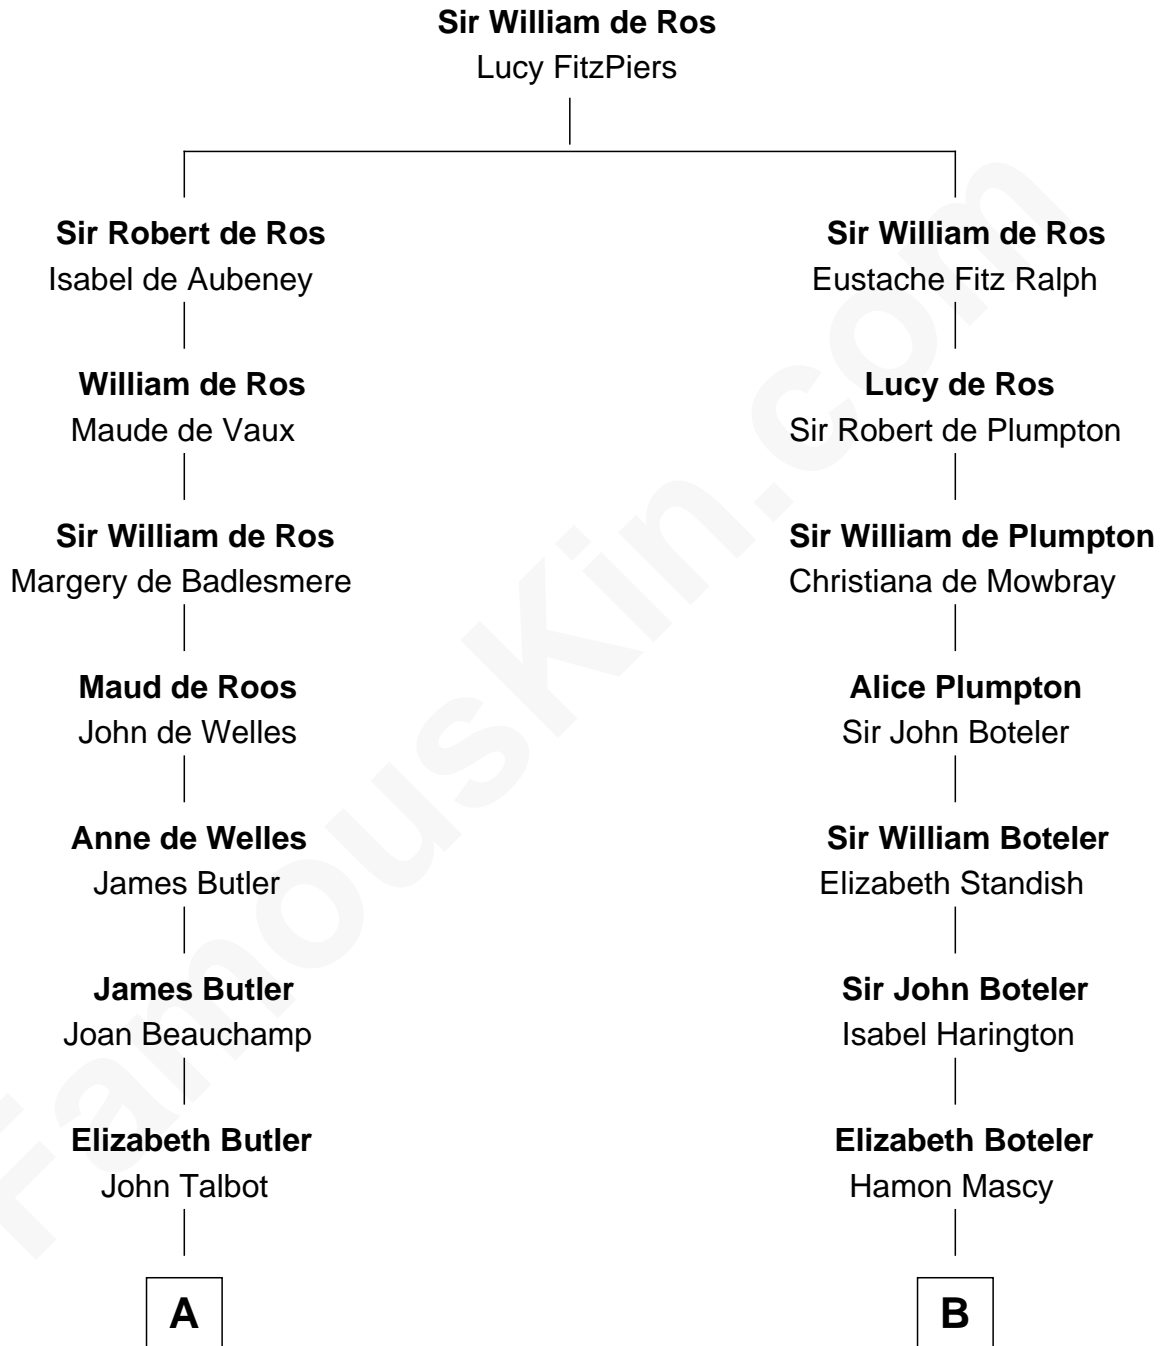

FamousKin.com Relationship Chart of

C. W. Post

Founder of Post Cereals

19th cousin of

Ellen (Herndon) Arthur

Wife of President Chester A. Arthur

C

Erastus Lathrop

Sarah Bailey

Caroline Cushman Lathrop

Charles Rollin Post

C. W. Post

Founder of Post Cereals

D

Dabney Herndon

Elizabeth Hull

Capt. William Lewis Herndon

Frances Elizabeth Hansborough

Ellen (Herndon) Arthur

Wife of President Chester Arthur

FamousKin.com