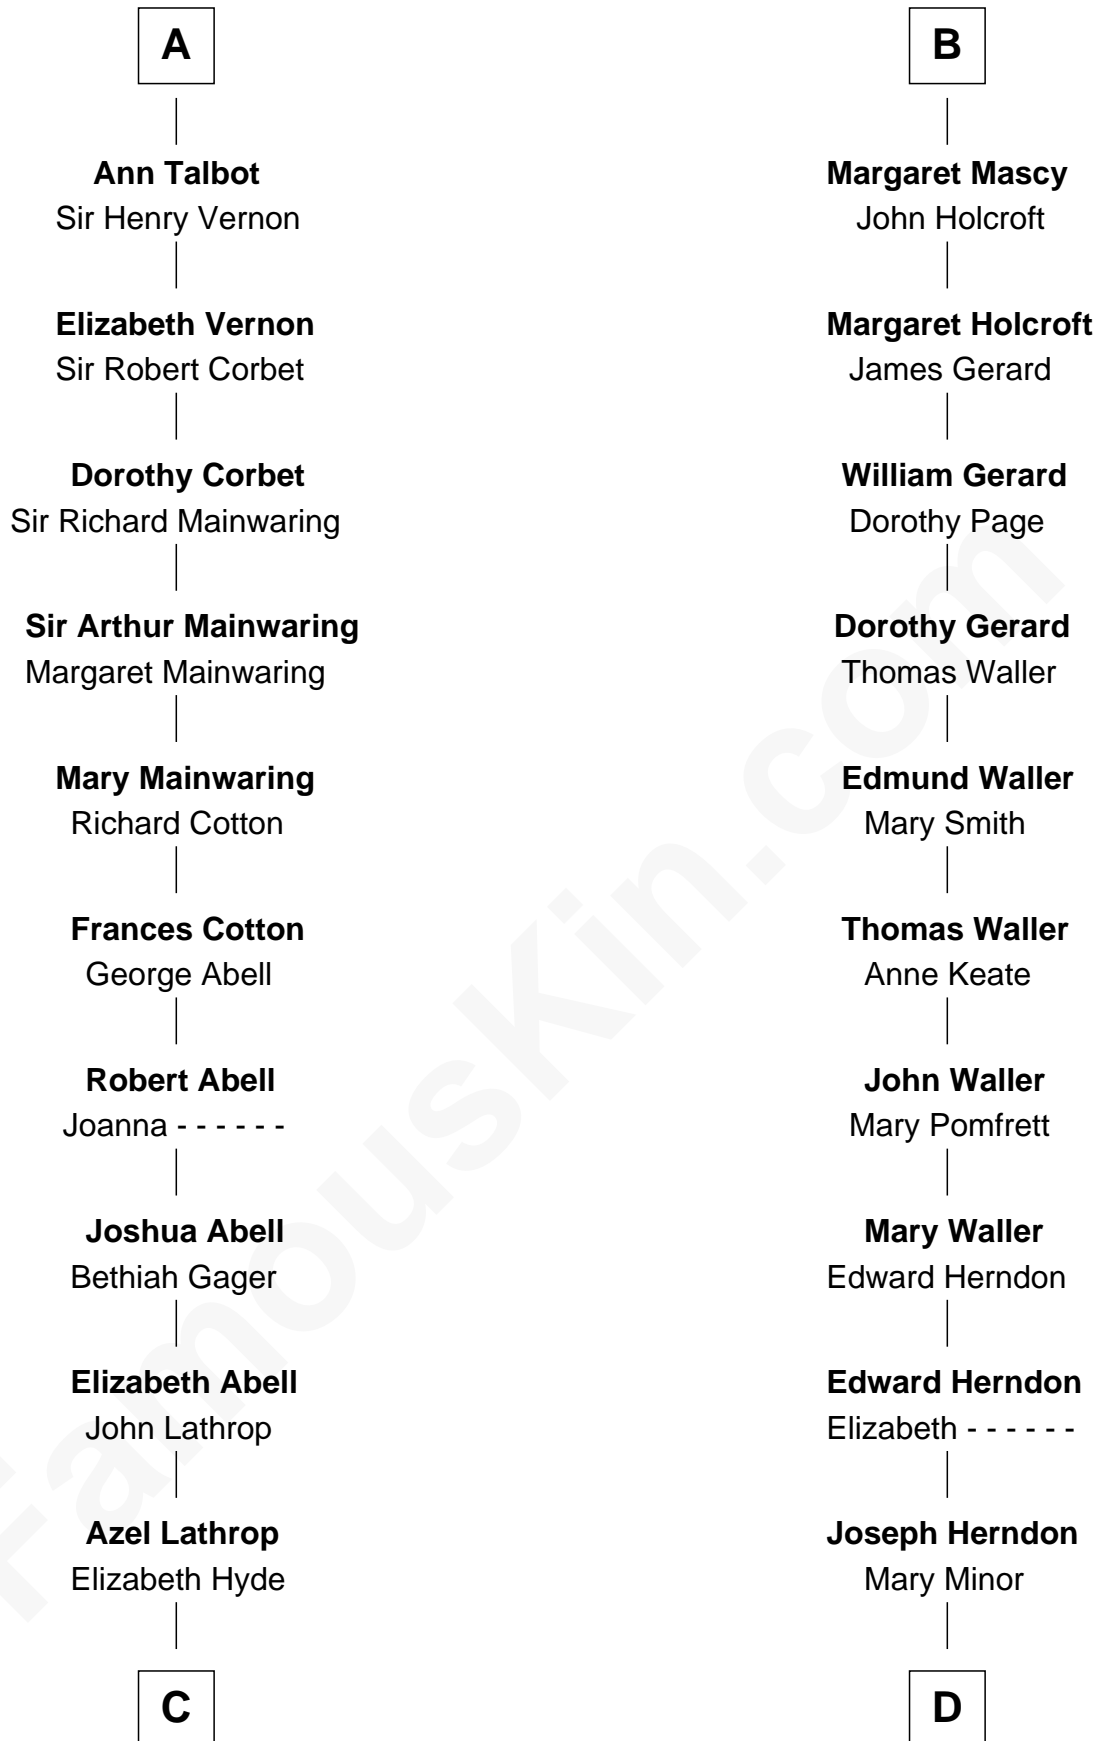

FamousKin.com Relationship Chart of

C. W. Post

Founder of Post Cereals

19th cousin of

Ellen (Herndon) Arthur

Wife of President Chester A. Arthur

C

Erastus Lathrop

Sarah Bailey

Caroline Cushman Lathrop

Charles Rollin Post

C. W. Post

Founder of Post Cereals

D

Dabney Herndon

Elizabeth Hull