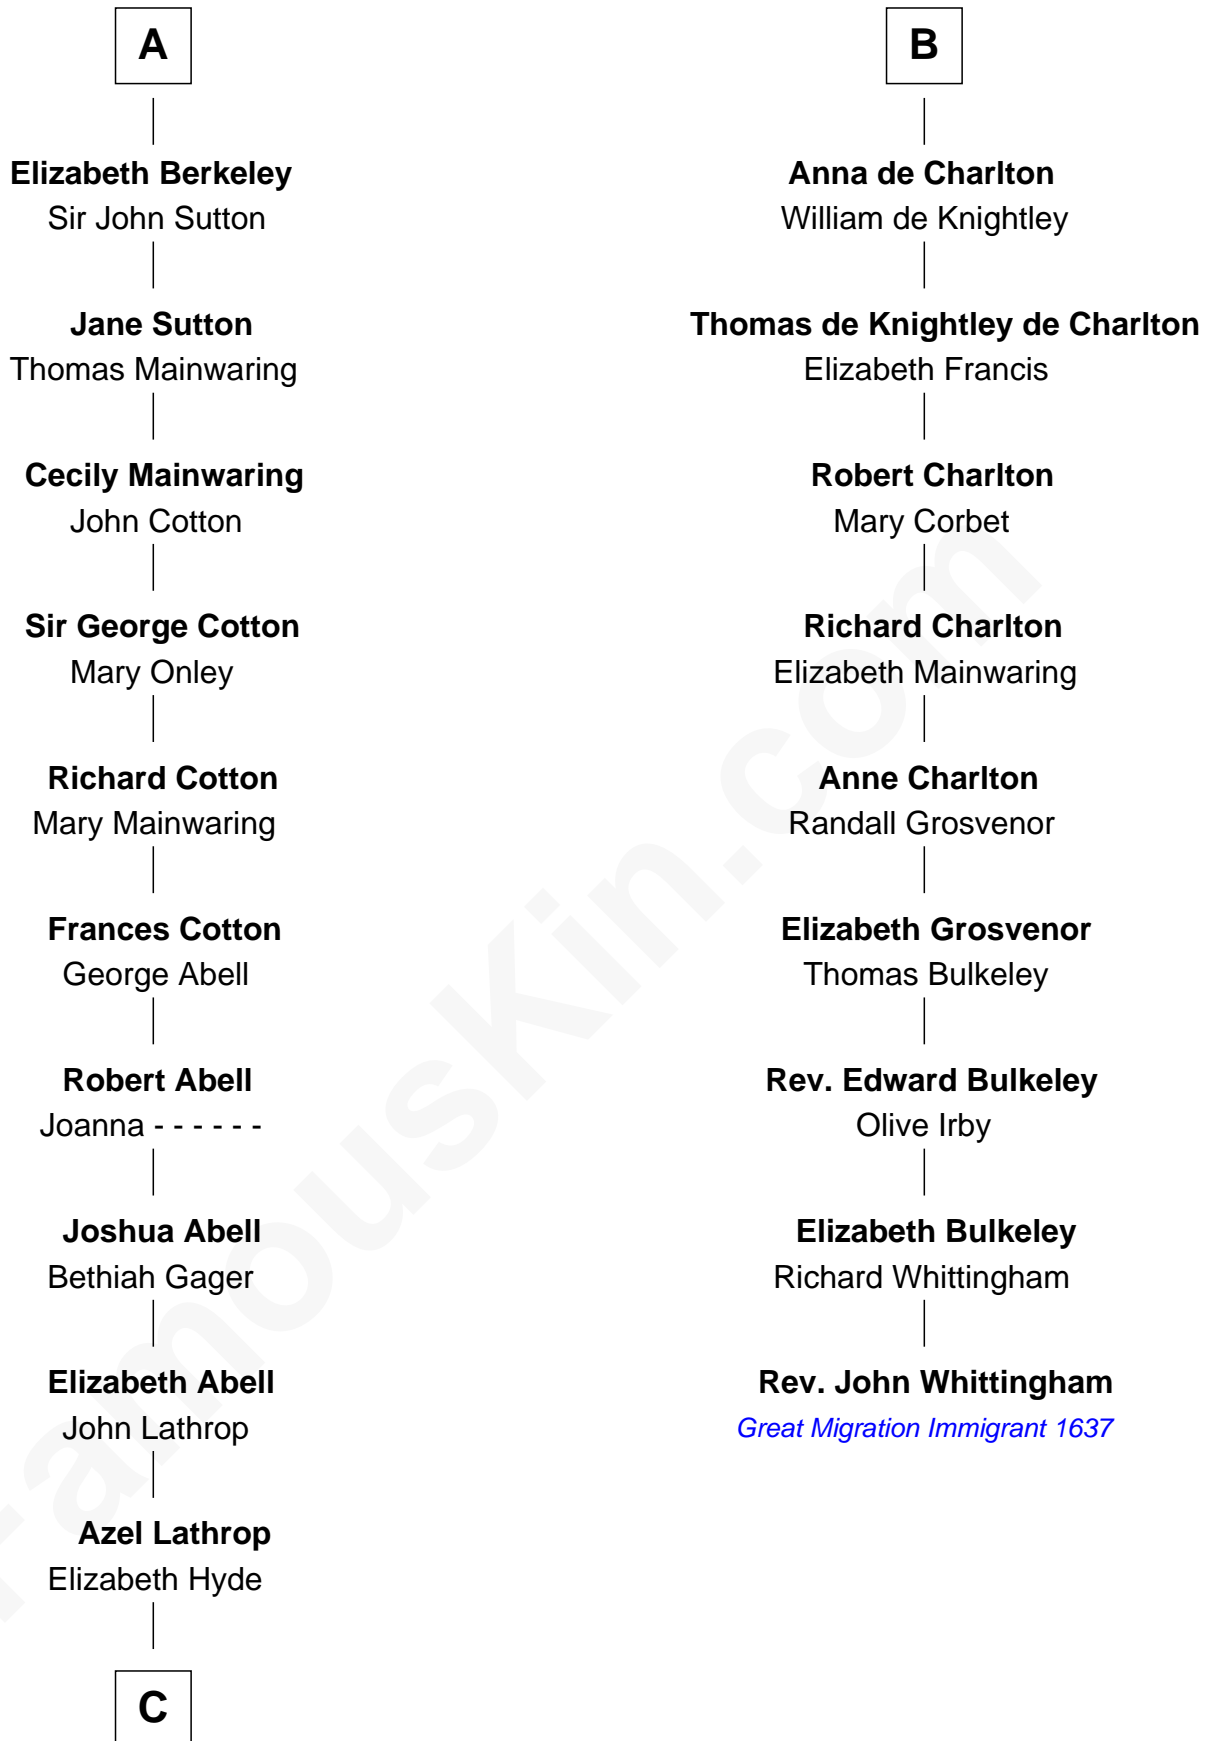

# FamousKin.com Relationship Chart of C. W. Post

Founder of Post Cereals

15th cousin 4 times removed of

**Rev. John Whittingham**

(c1616 - 1639) Great Migration Immigrant 1637

**C**

—  
**Erastus Lathrop**

Sarah Bailey

—  
**Caroline Cushman Lathrop**

Charles Rollin Post

—  
**C. W. Post**

*Founder of Post Cereals*

FamousKin.com