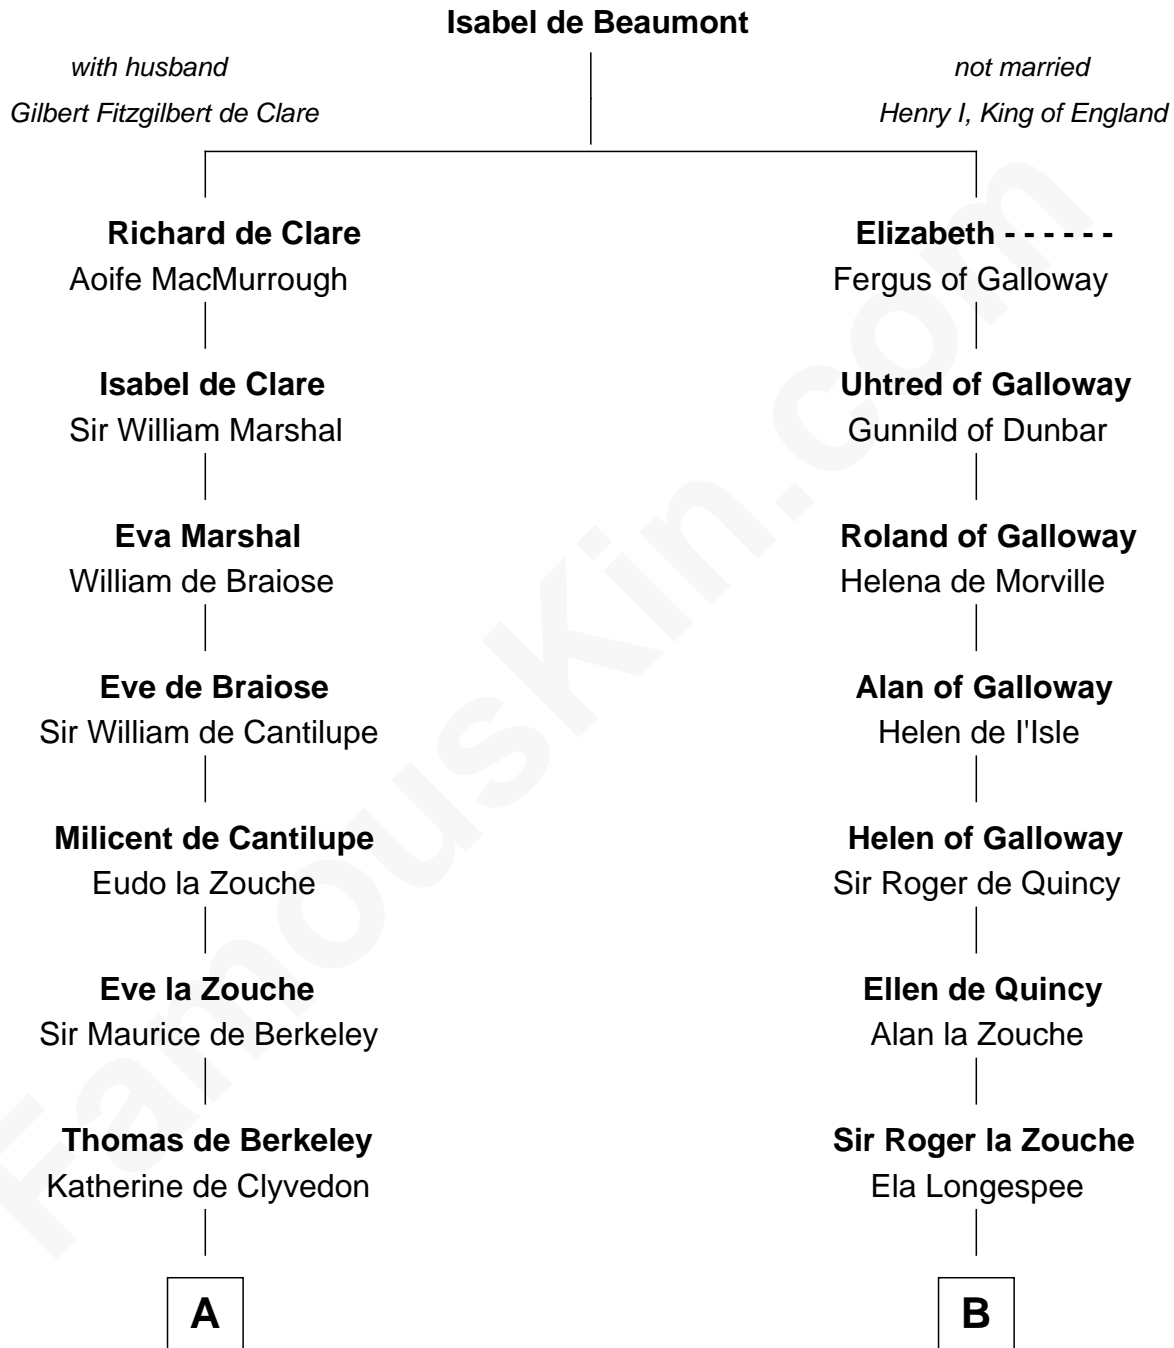

# FamousKin.com Relationship Chart of C. W. Post

Founder of Post Cereals

19th cousin 1 time removed of

**Rev. John Whittingham**

(c1616 - 1639) Great Migration Immigrant 1637

**C**

**Azel Lathrop**  
Elizabeth Hyde

**Erastus Lathrop**  
Sarah Bailey

**Caroline Cushman Lathrop**  
Charles Rollin Post

**C. W. Post**  
*Founder of Post Cereals*

**D**

**Rev. Edward Bulkeley**  
Olive Irby

**Elizabeth Bulkeley**  
Richard Whittingham

**Rev. John Whittingham**  
*Great Migration Immigrant 1637*

FamousKin.com