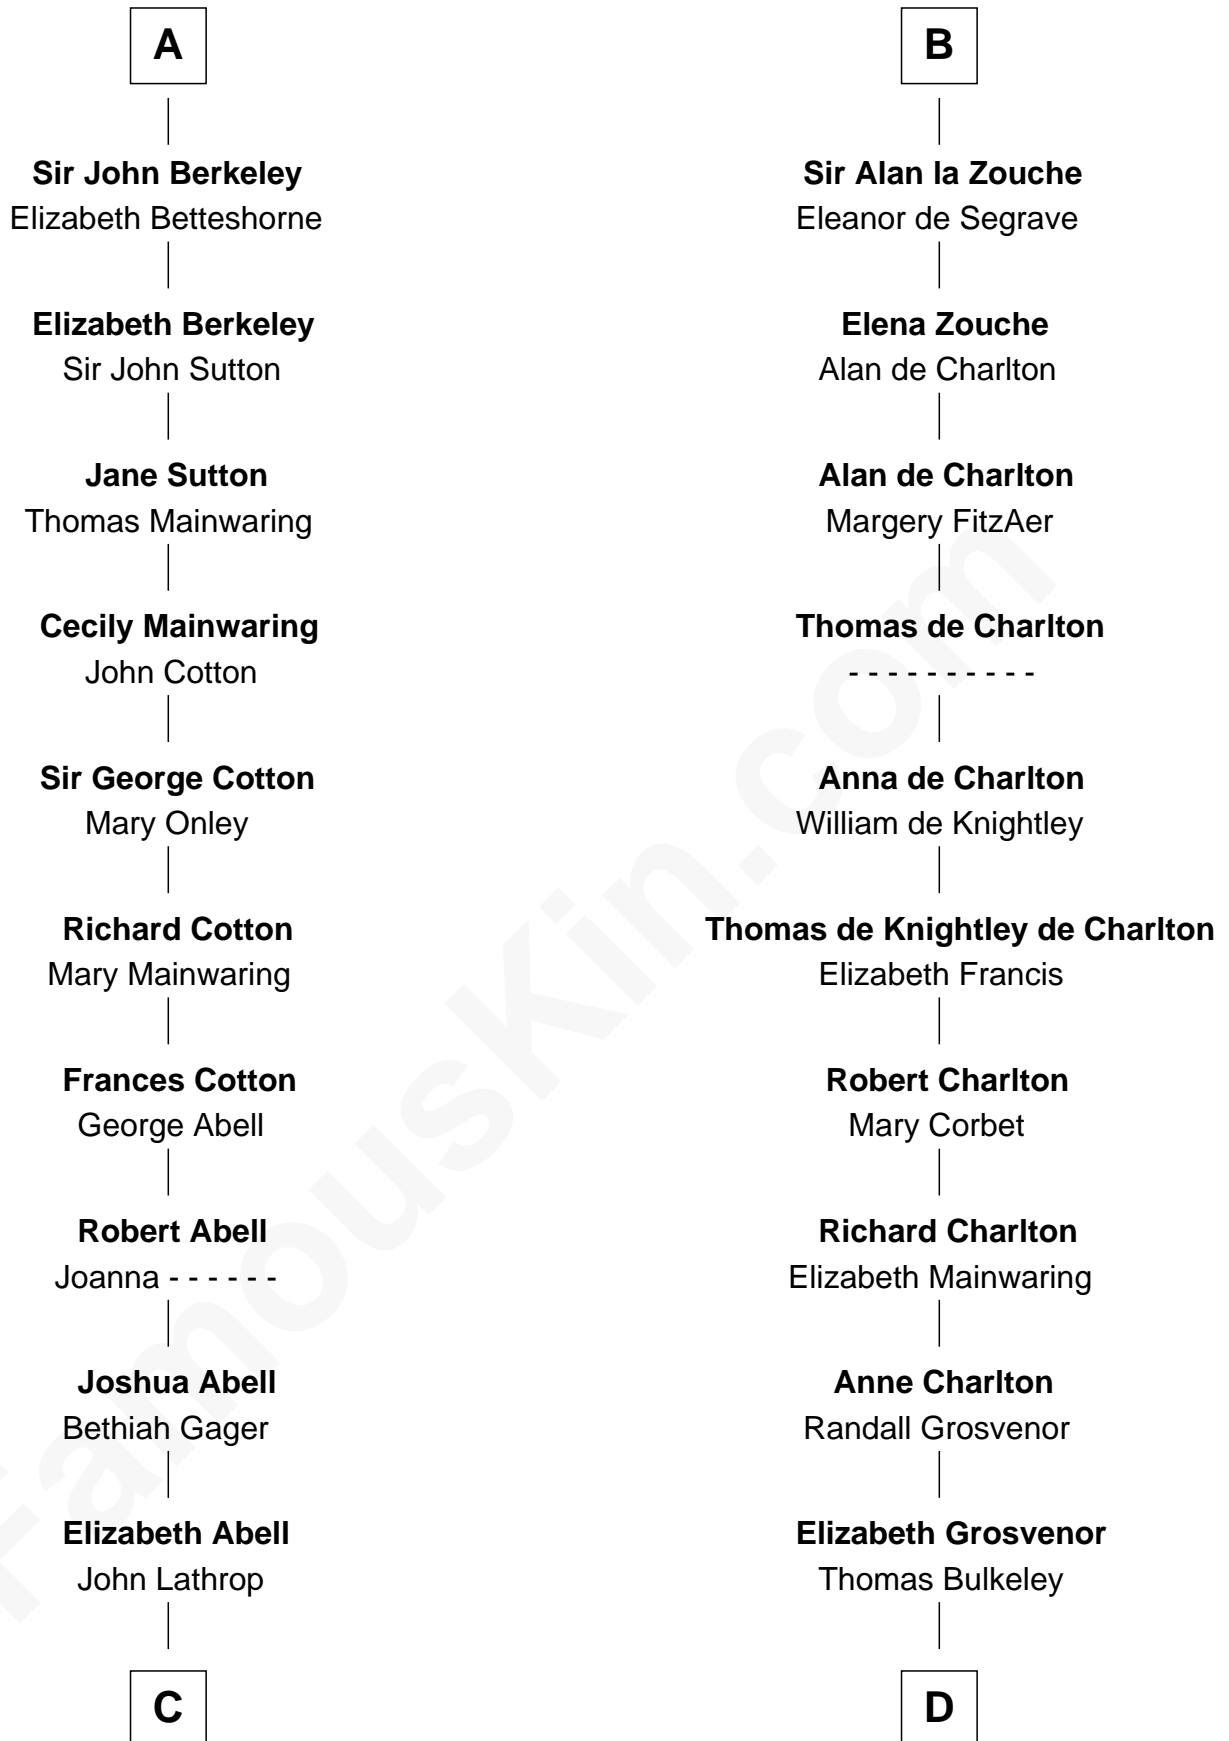

# FamousKin.com Relationship Chart of C. W. Post

Founder of Post Cereals

19th cousin 1 time removed of

**Rev. John Whittingham**

(c1616 - 1639) Great Migration Immigrant 1637

**C**

**Azel Lathrop**  
Elizabeth Hyde

**Erastus Lathrop**  
Sarah Bailey

**Caroline Cushman Lathrop**  
Charles Rollin Post

**C. W. Post**  
*Founder of Post Cereals*

**D**

**Rev. Edward Bulkeley**  
Olive Irby

**Elizabeth Bulkeley**  
Richard Whittingham

**Rev. John Whittingham**  
*Great Migration Immigrant 1637*

FamousKin.com