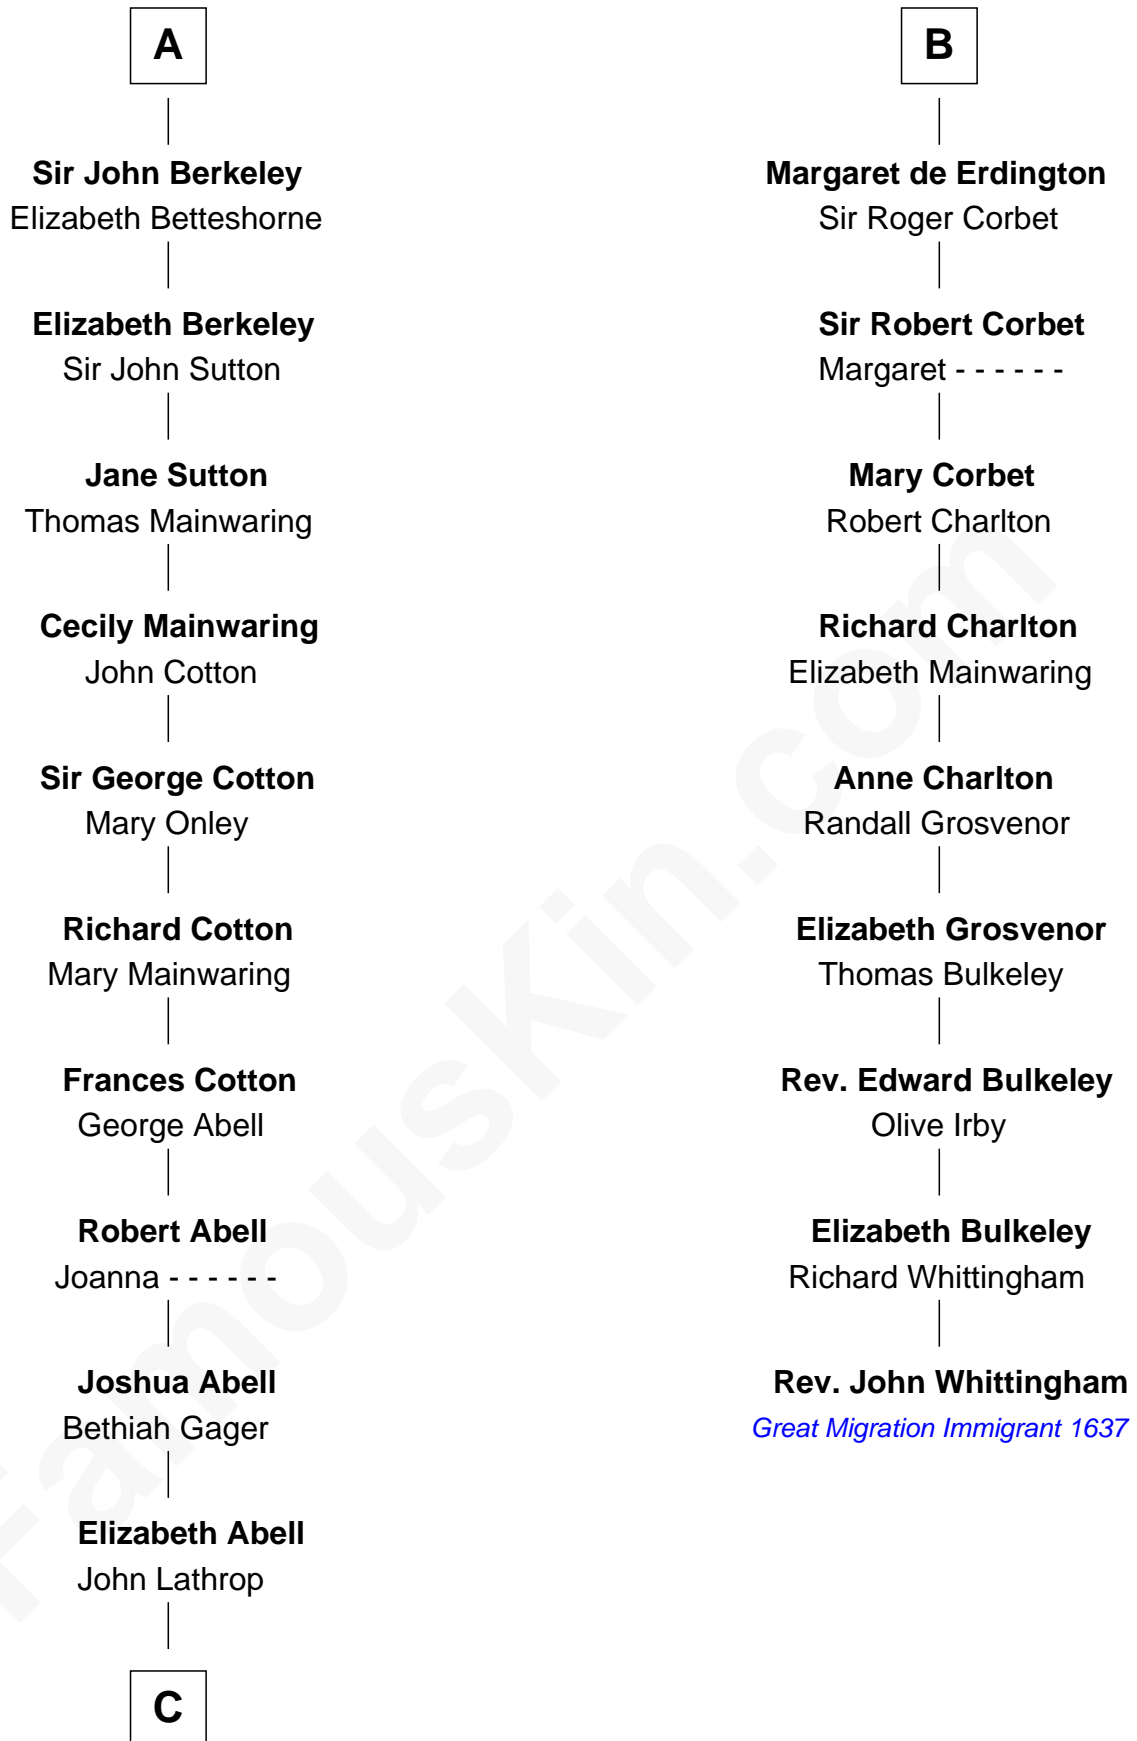

FamousKin.com Relationship Chart of

C. W. Post

Founder of Post Cereals

15th cousin 5 times removed of

Rev. John Whittingham

(c1616 - 1639) Great Migration Immigrant 1637

Robert of Gloucester

Mabel FitzHamon

Sir Henry de Erdington

Sir Henry de Erdington

Joan de Wolvey

Sir Giles de Erdington

Elizabeth de Tolthorpe

B

C

—
Azel Lathrop
Elizabeth Hyde

—
Erastus Lathrop
Sarah Bailey

—
Caroline Cushman Lathrop
Charles Rollin Post

—
C. W. Post
Founder of Post Cereals

FamousKin.com