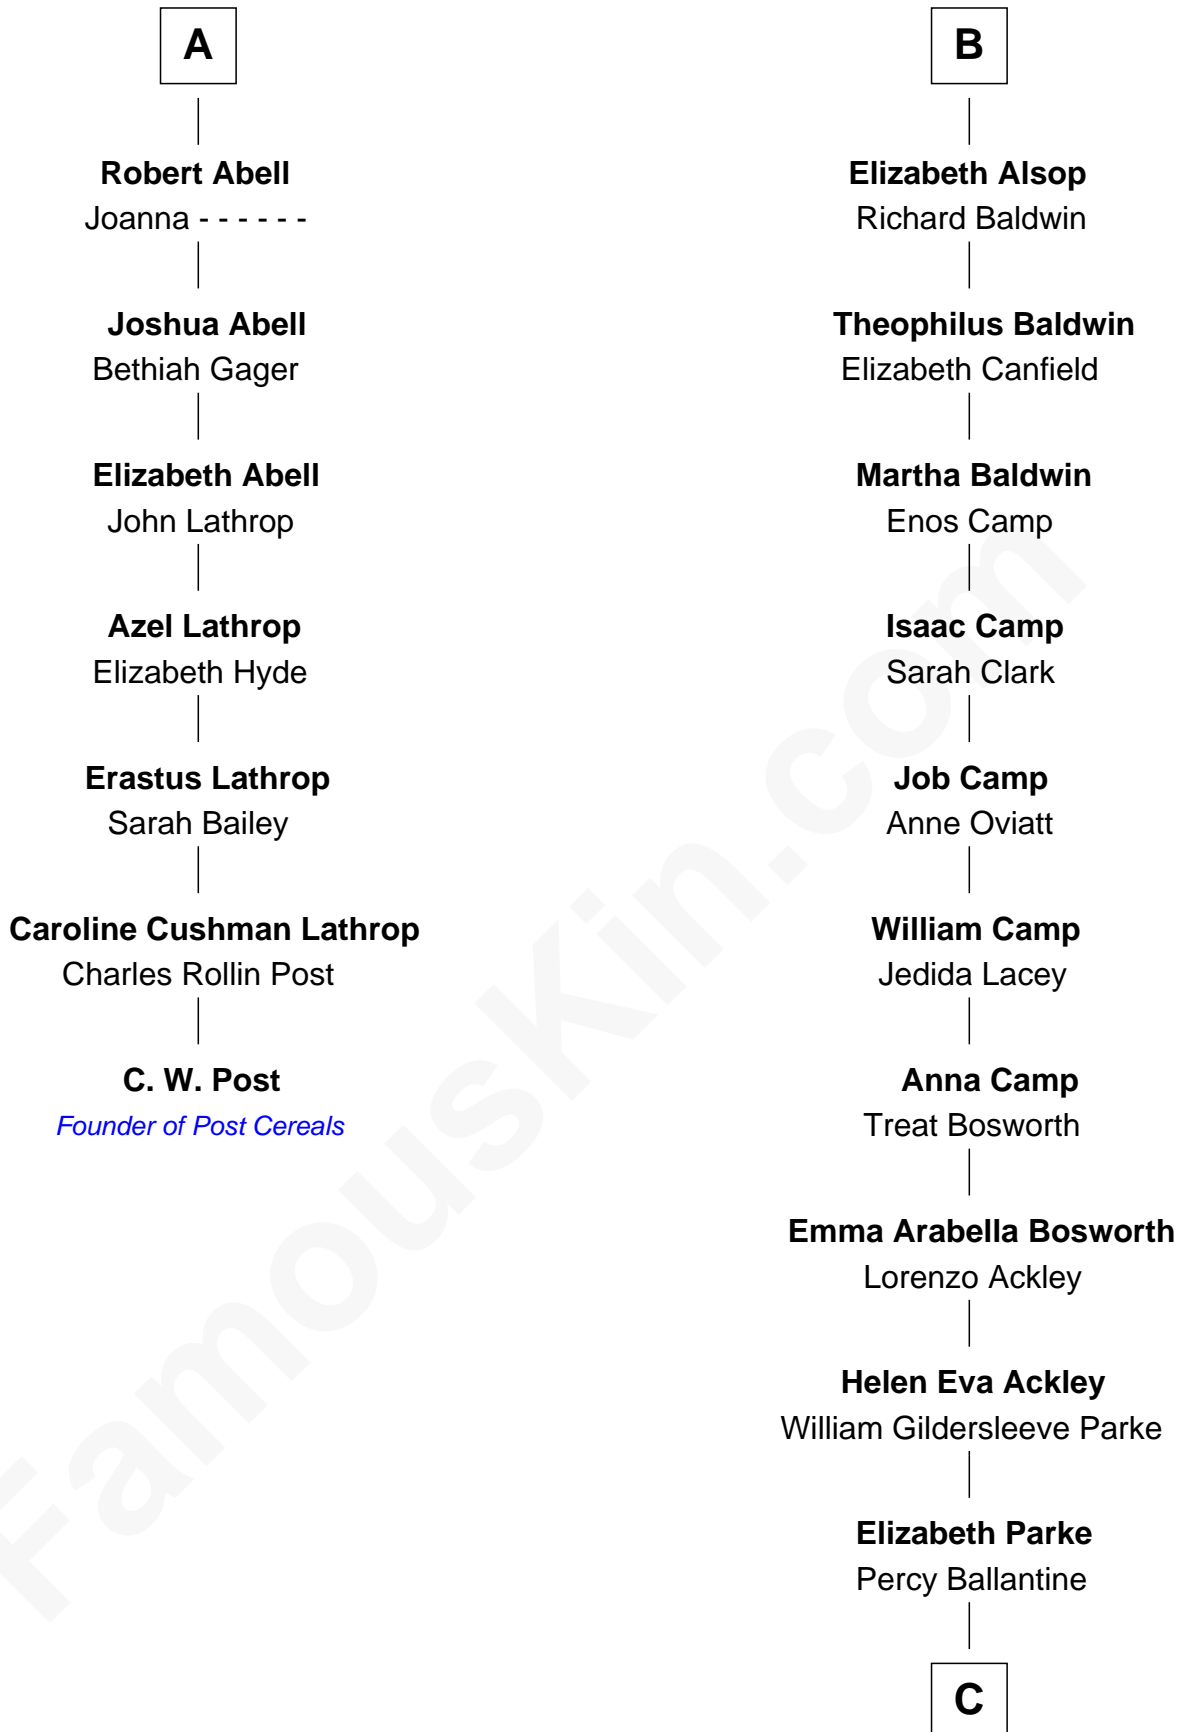

FamousKin.com Relationship Chart of

C. W. Post

Founder of Post Cereals

13th cousin 6 times removed of

Sydney Biddle Barrows

Mayflower Madam

James Butler
Joan Beauchamp

C

—
John Boyd Ballantine

Anne L. Crawford

—
Jeannette Ballantine

Donald Byers Barrows

—
Sydney Biddle Barrows

Mayflower Madam

FamousKin.com