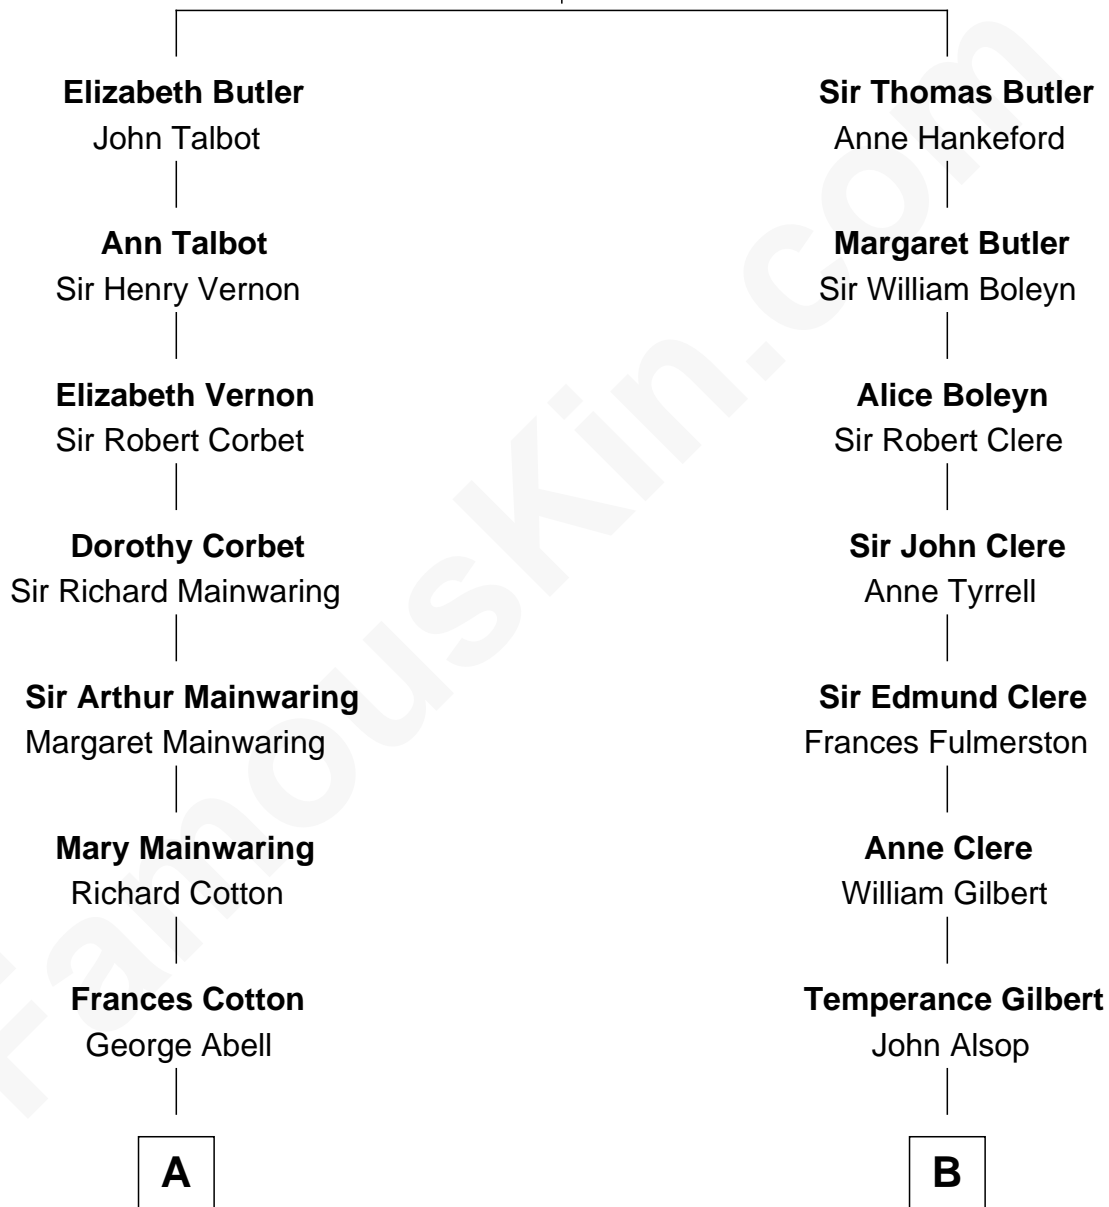

FamousKin.com Relationship Chart of

C. W. Post

Founder of Post Cereals

13th cousin 6 times removed of

Sydney Biddle Barrows

Mayflower Madam

James Butler
Joan Beauchamp

C

—
John Boyd Ballantine

Anne L. Crawford

—
Jeannette Ballantine

Donald Byers Barrows

—
Sydney Biddle Barrows

Mayflower Madam

FamousKin.com