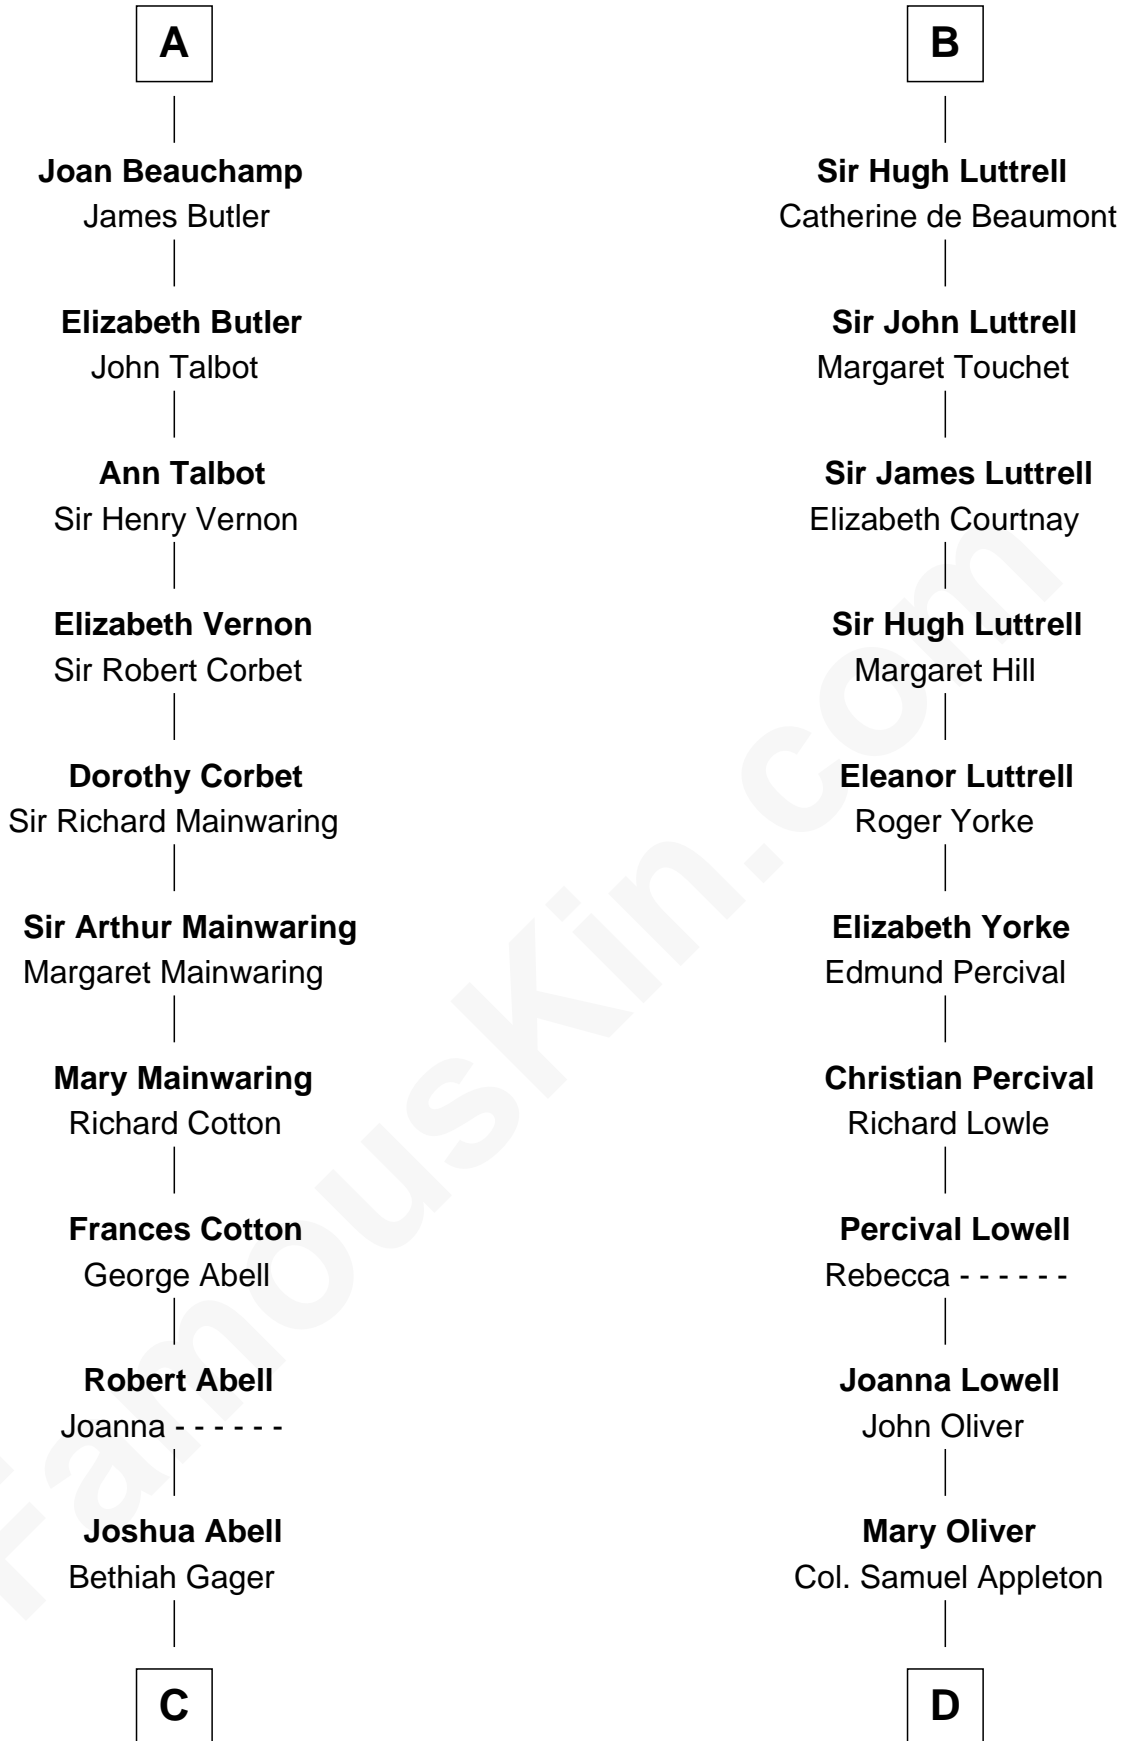

FamousKin.com

Relationship Chart of

C. W. Post

Founder of Post Cereals

19th cousin 2 times removed of

General William Whipple

Signer of the Declaration of Independence

C

Elizabeth Abell

John Lathrop

Azel Lathrop

Elizabeth Hyde

Erastus Lathrop

Sarah Bailey

Caroline Cushman Lathrop

Charles Rollin Post

C. W. Post

Founder of Post Cereals

D

Joanna Appleton

Matthew Whipple

William Whipple

Mary Cutts

General William Whipple