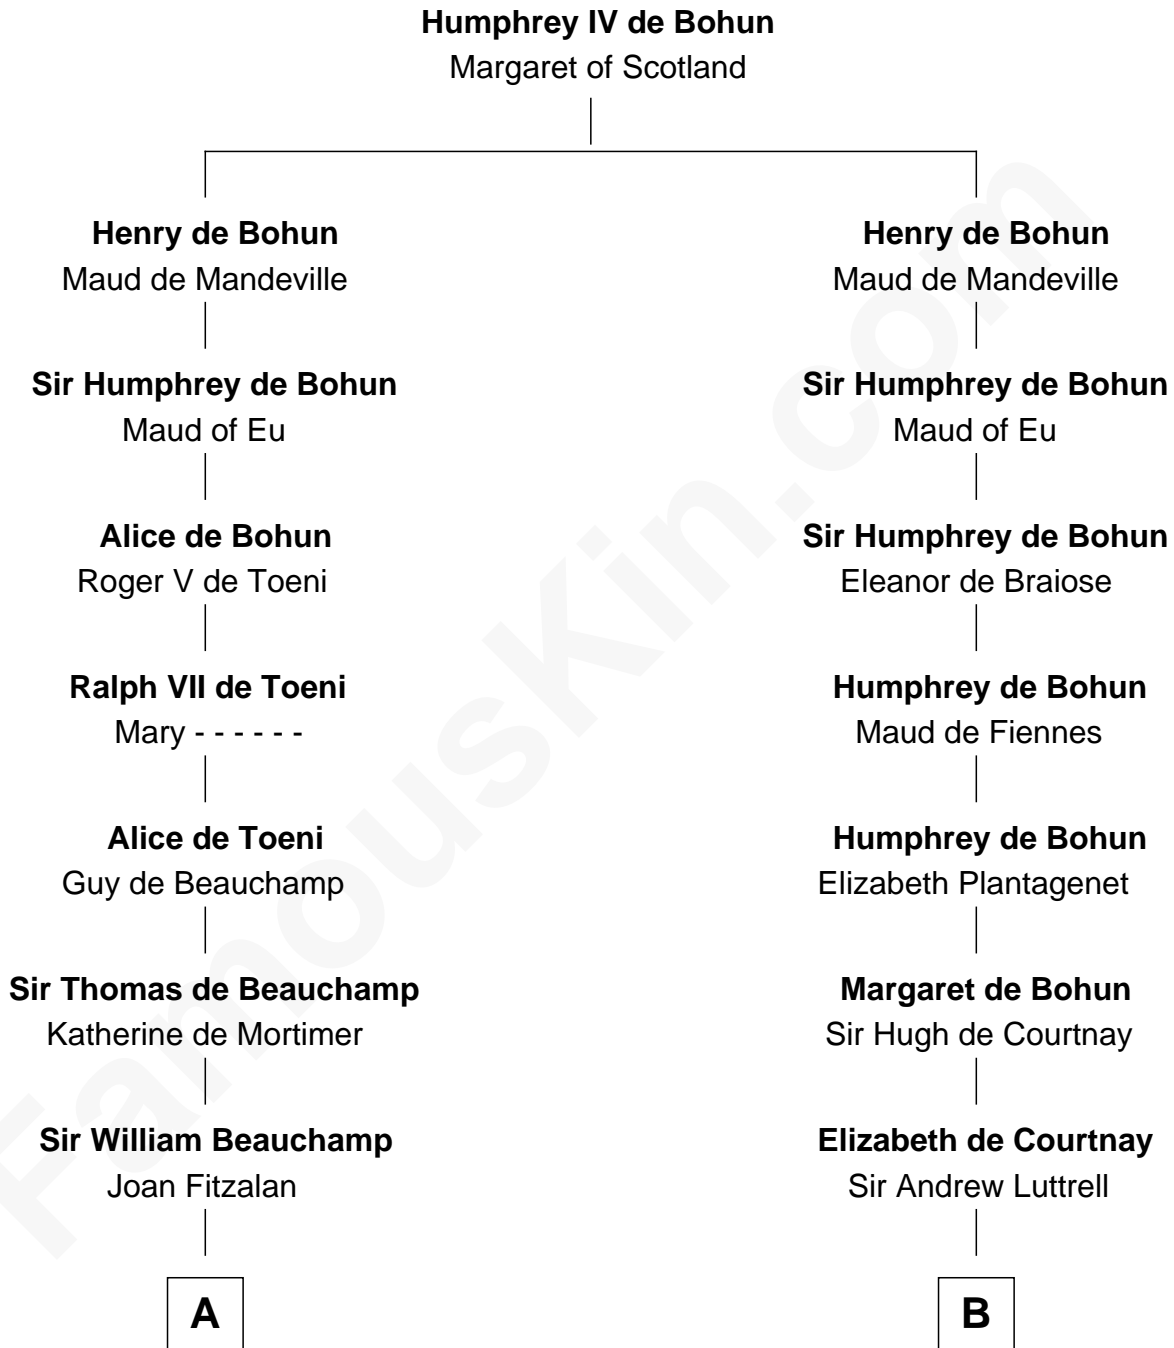

FamousKin.com

Relationship Chart of

C. W. Post

Founder of Post Cereals

19th cousin 2 times removed of

General William Whipple

Signer of the Declaration of Independence

C

Elizabeth Abell

John Lathrop

Azel Lathrop

Elizabeth Hyde

Erastus Lathrop

Sarah Bailey

Caroline Cushman Lathrop

Charles Rollin Post

C. W. Post

Founder of Post Cereals

D

Joanna Appleton

Matthew Whipple

William Whipple

Mary Cutts

General William Whipple