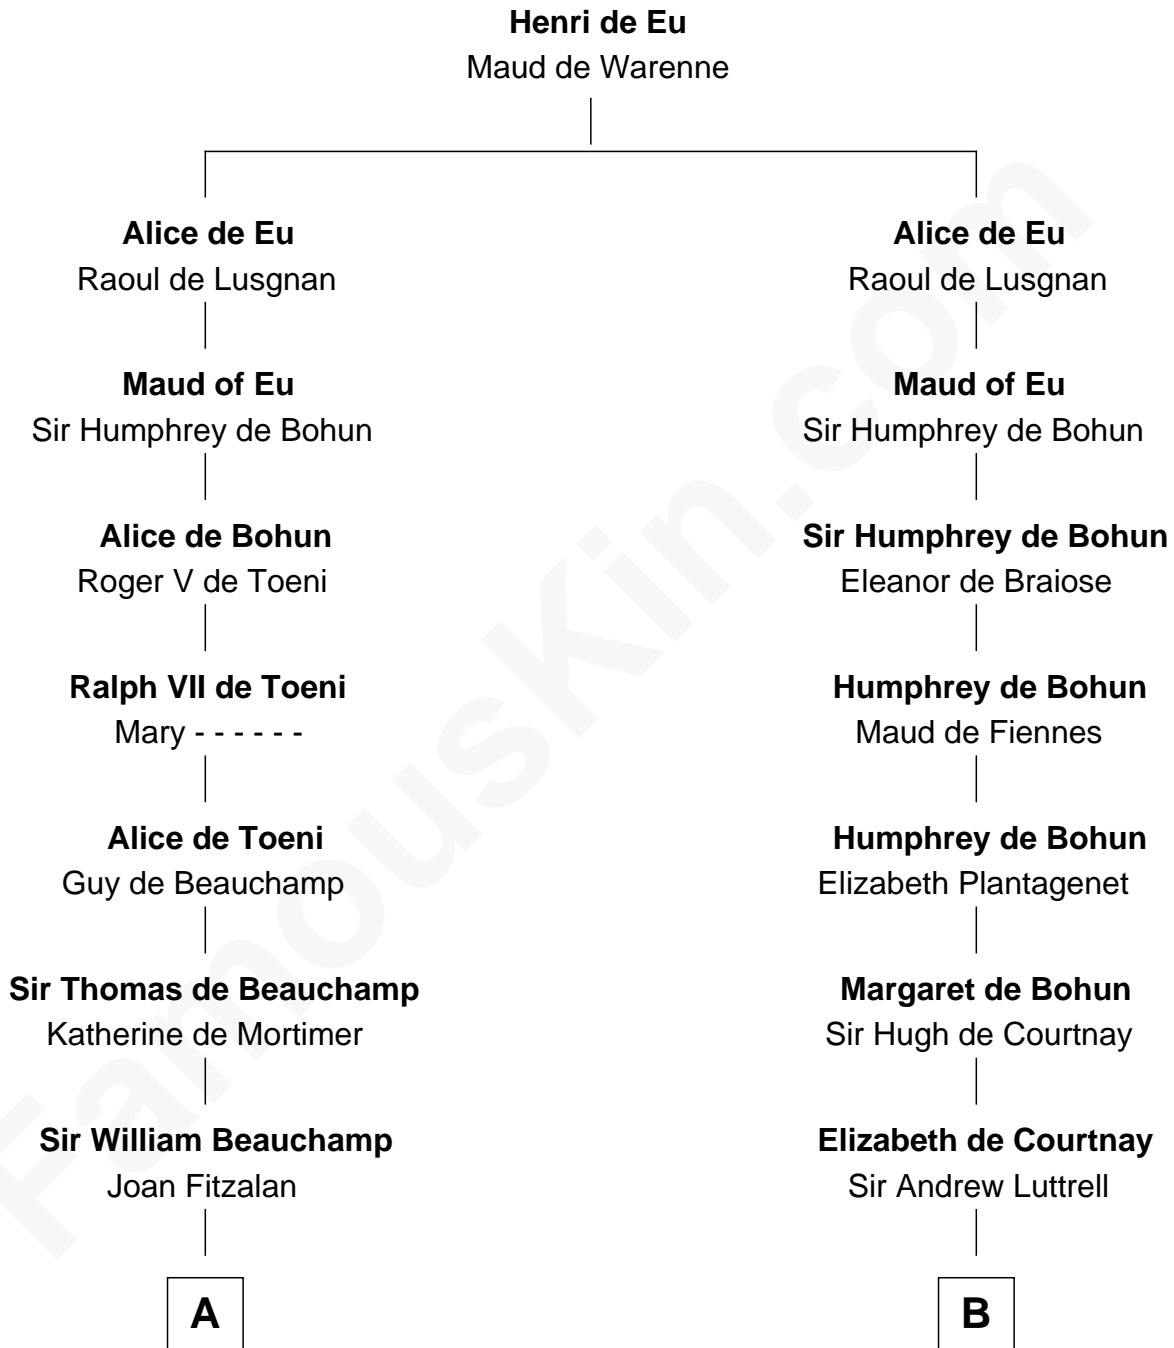

FamousKin.com Relationship Chart of

C. W. Post

Founder of Post Cereals

19th cousin 2 times removed of

General William Whipple

Signer of the Declaration of Independence

C

Elizabeth Abell

John Lathrop

Azel Lathrop

Elizabeth Hyde

Erastus Lathrop

Sarah Bailey

Caroline Cushman Lathrop

Charles Rollin Post

C. W. Post

Founder of Post Cereals

D

Joanna Appleton

Matthew Whipple

William Whipple

Mary Cutts

General William Whipple

Signer of Declaration of Independence