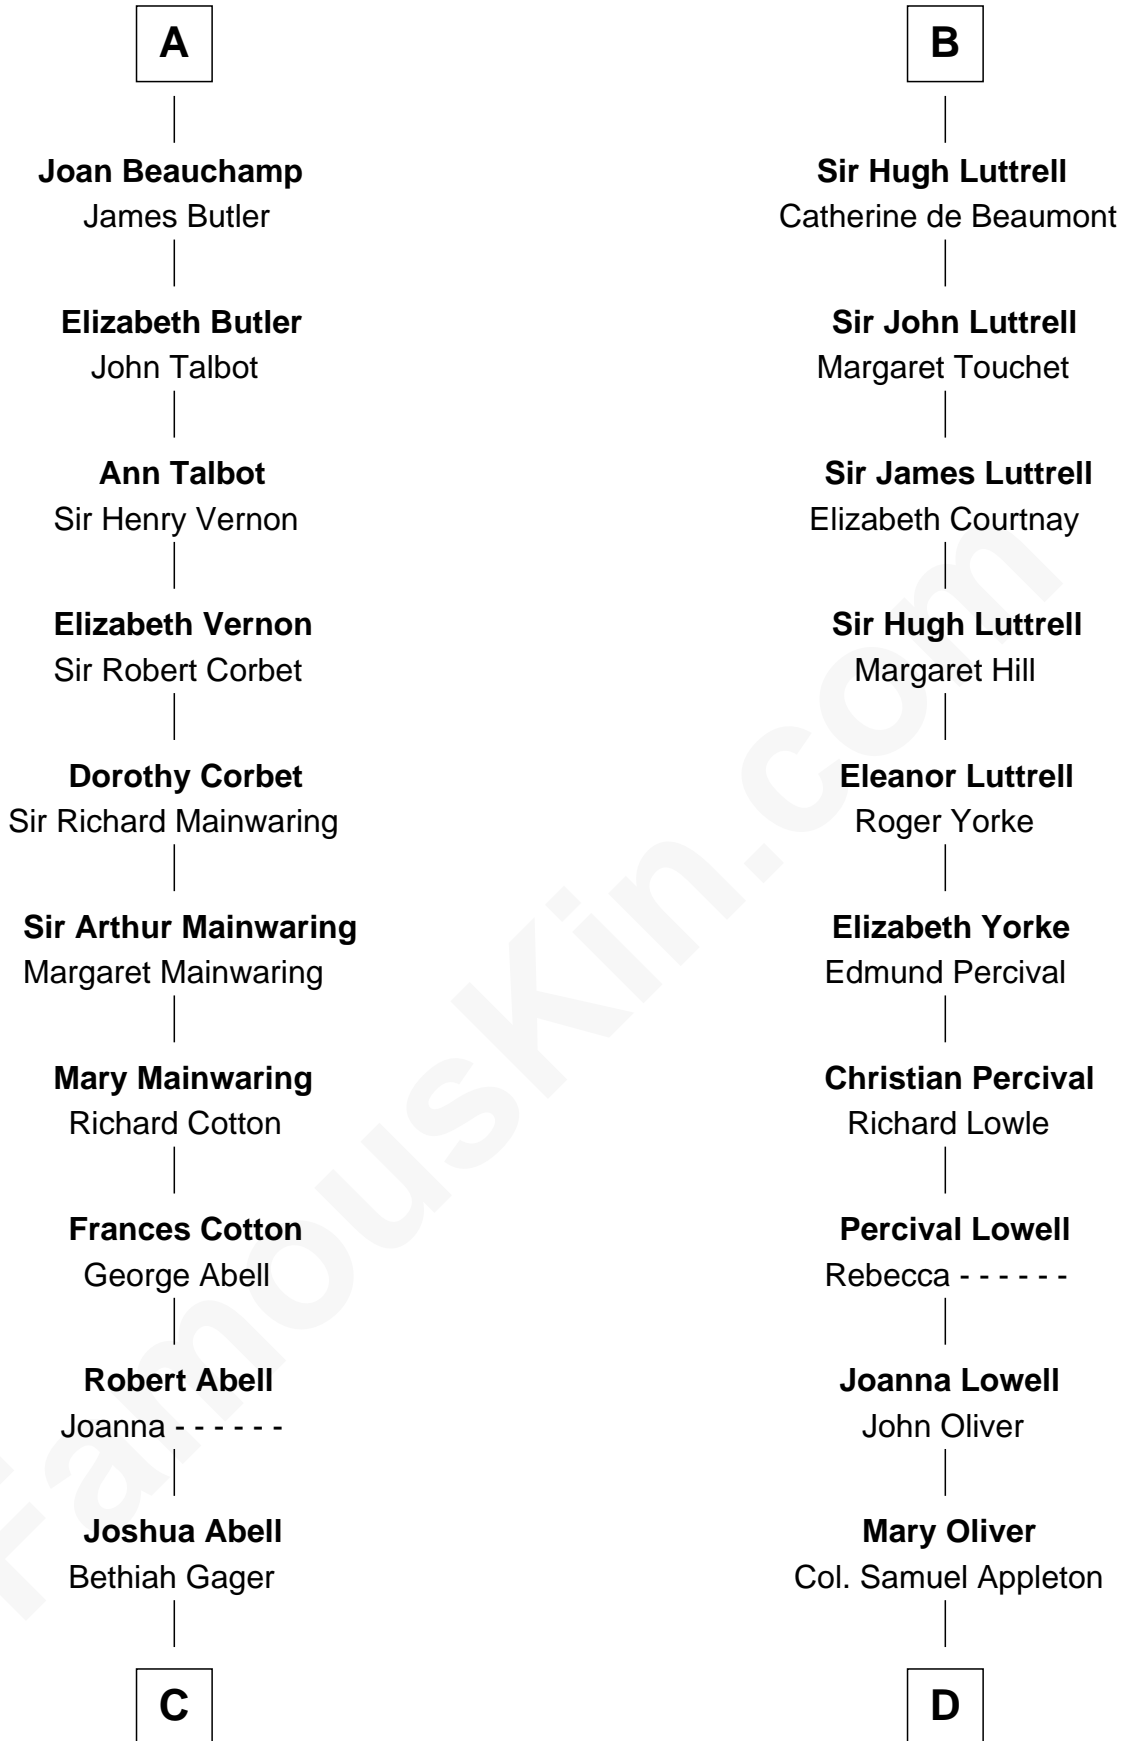

FamousKin.com Relationship Chart of

C. W. Post

Founder of Post Cereals

19th cousin 2 times removed of

General William Whipple

Signer of the Declaration of Independence

C

Elizabeth Abell

John Lathrop

Azel Lathrop

Elizabeth Hyde

Erastus Lathrop

Sarah Bailey

Caroline Cushman Lathrop

Charles Rollin Post

C. W. Post