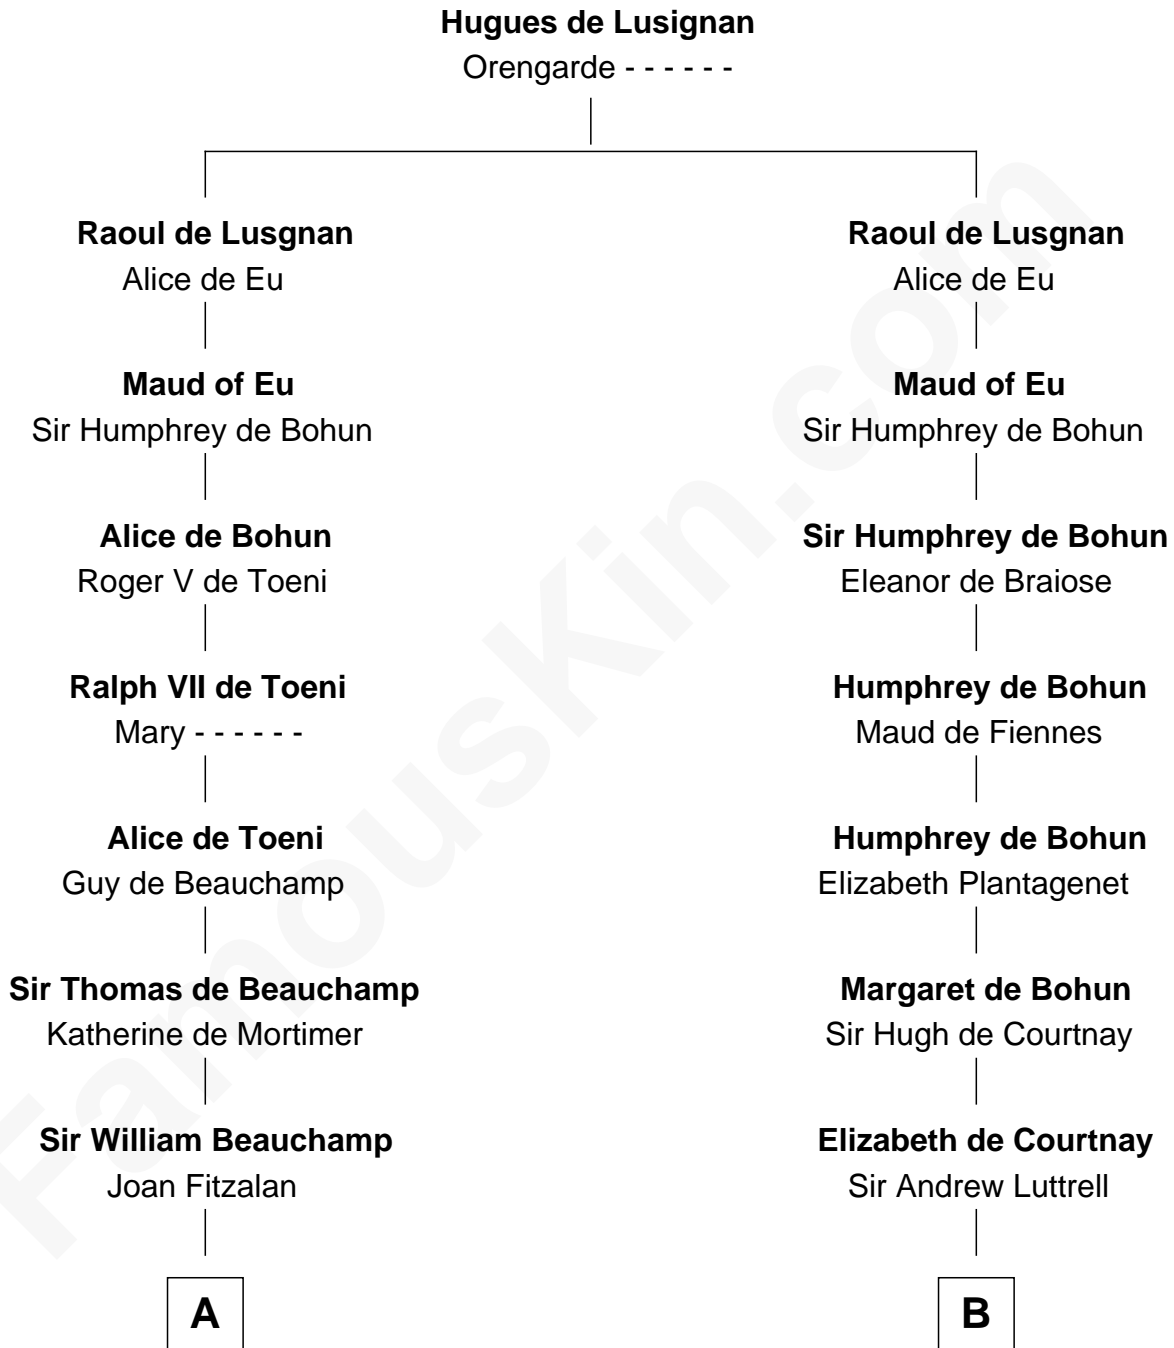

# FamousKin.com Relationship Chart of

**C. W. Post**

*Founder of Post Cereals*

19th cousin 2 times removed of

**General William Whipple**

*Signer of the Declaration of Independence*

**C**

**Elizabeth Abell**

John Lathrop

**Azel Lathrop**

Elizabeth Hyde

**Erastus Lathrop**

Sarah Bailey

**Caroline Cushman Lathrop**

Charles Rollin Post

**C. W. Post**

*Founder of Post Cereals*

**D**

**Joanna Appleton**

Matthew Whipple

**William Whipple**

Mary Cutts

**General William Whipple**

*Signer of Declaration of Independence*