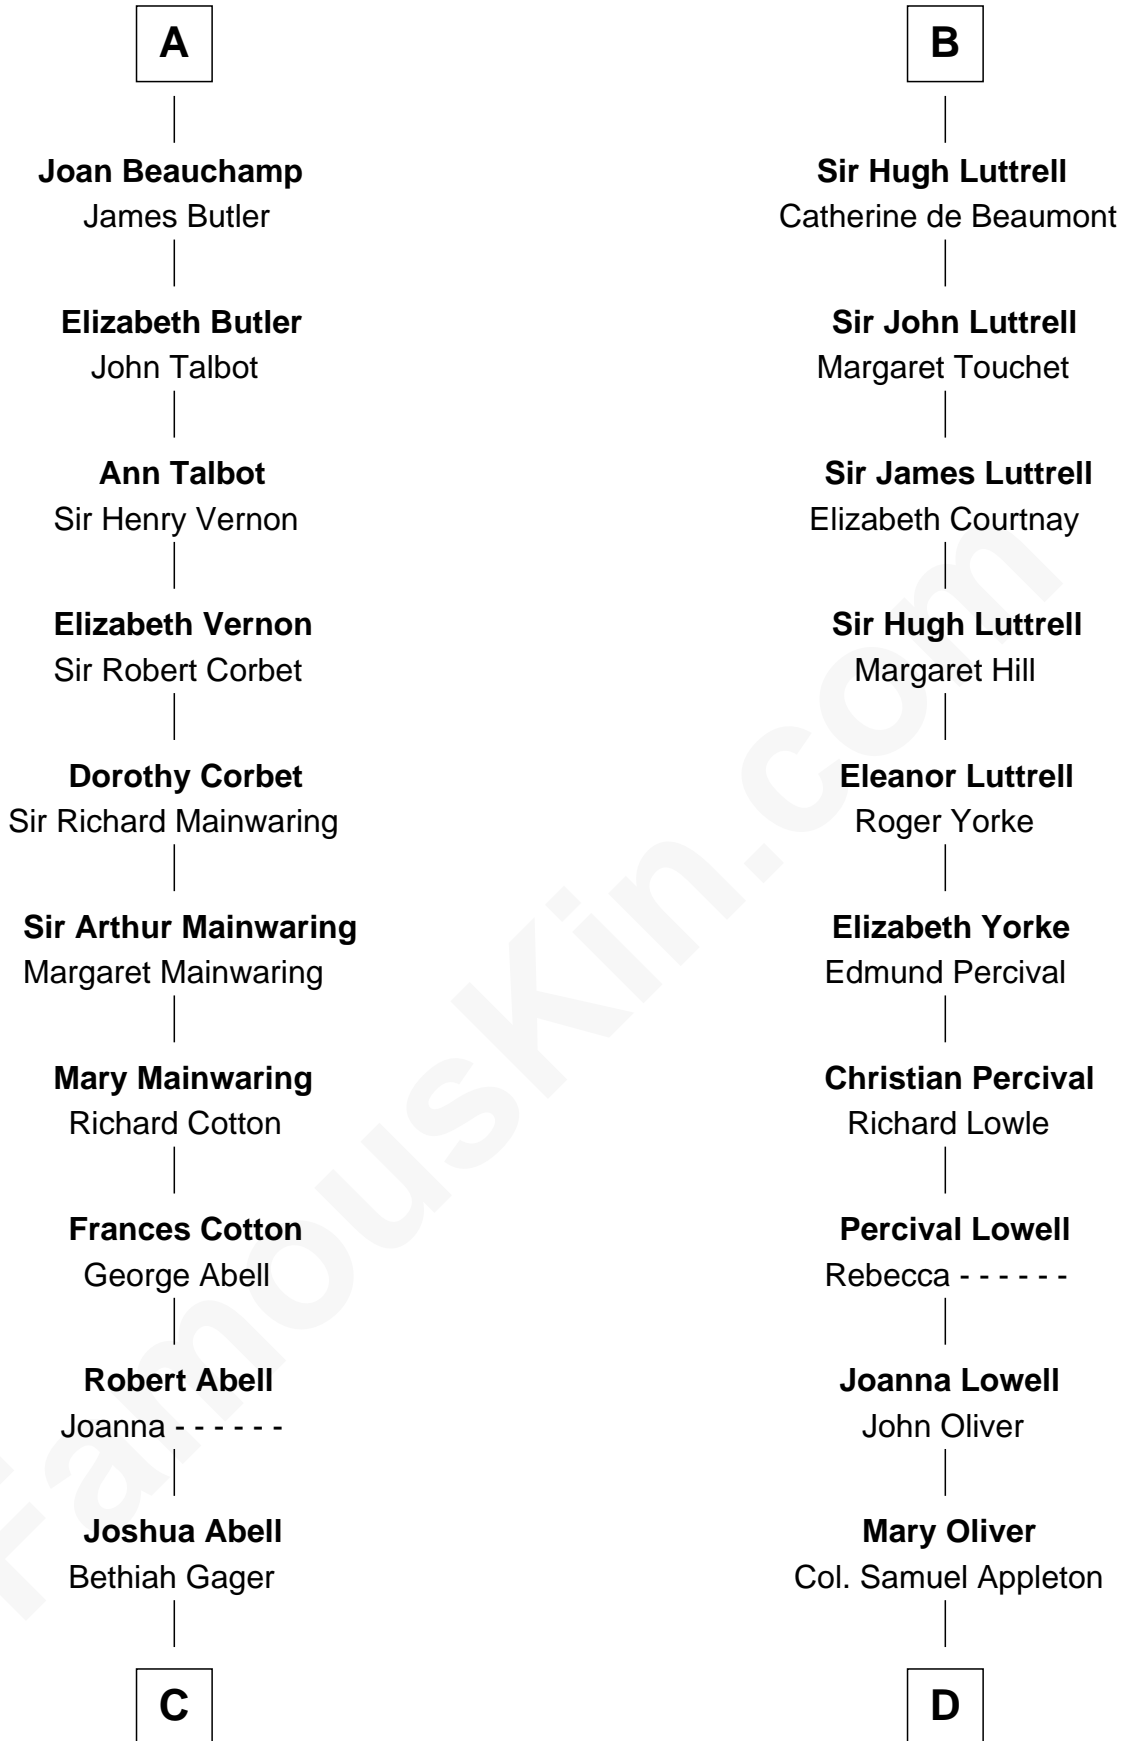

# FamousKin.com Relationship Chart of

**C. W. Post**

*Founder of Post Cereals*

19th cousin 2 times removed of

**General William Whipple**

*Signer of the Declaration of Independence*

**C**

**Elizabeth Abell**

John Lathrop

**Azel Lathrop**

Elizabeth Hyde

**Erastus Lathrop**

Sarah Bailey

**Caroline Cushman Lathrop**

Charles Rollin Post

**C. W. Post**

*Founder of Post Cereals*

**D**

**Joanna Appleton**

Matthew Whipple

**William Whipple**

Mary Cutts

**General William Whipple**

*Signer of Declaration of Independence*