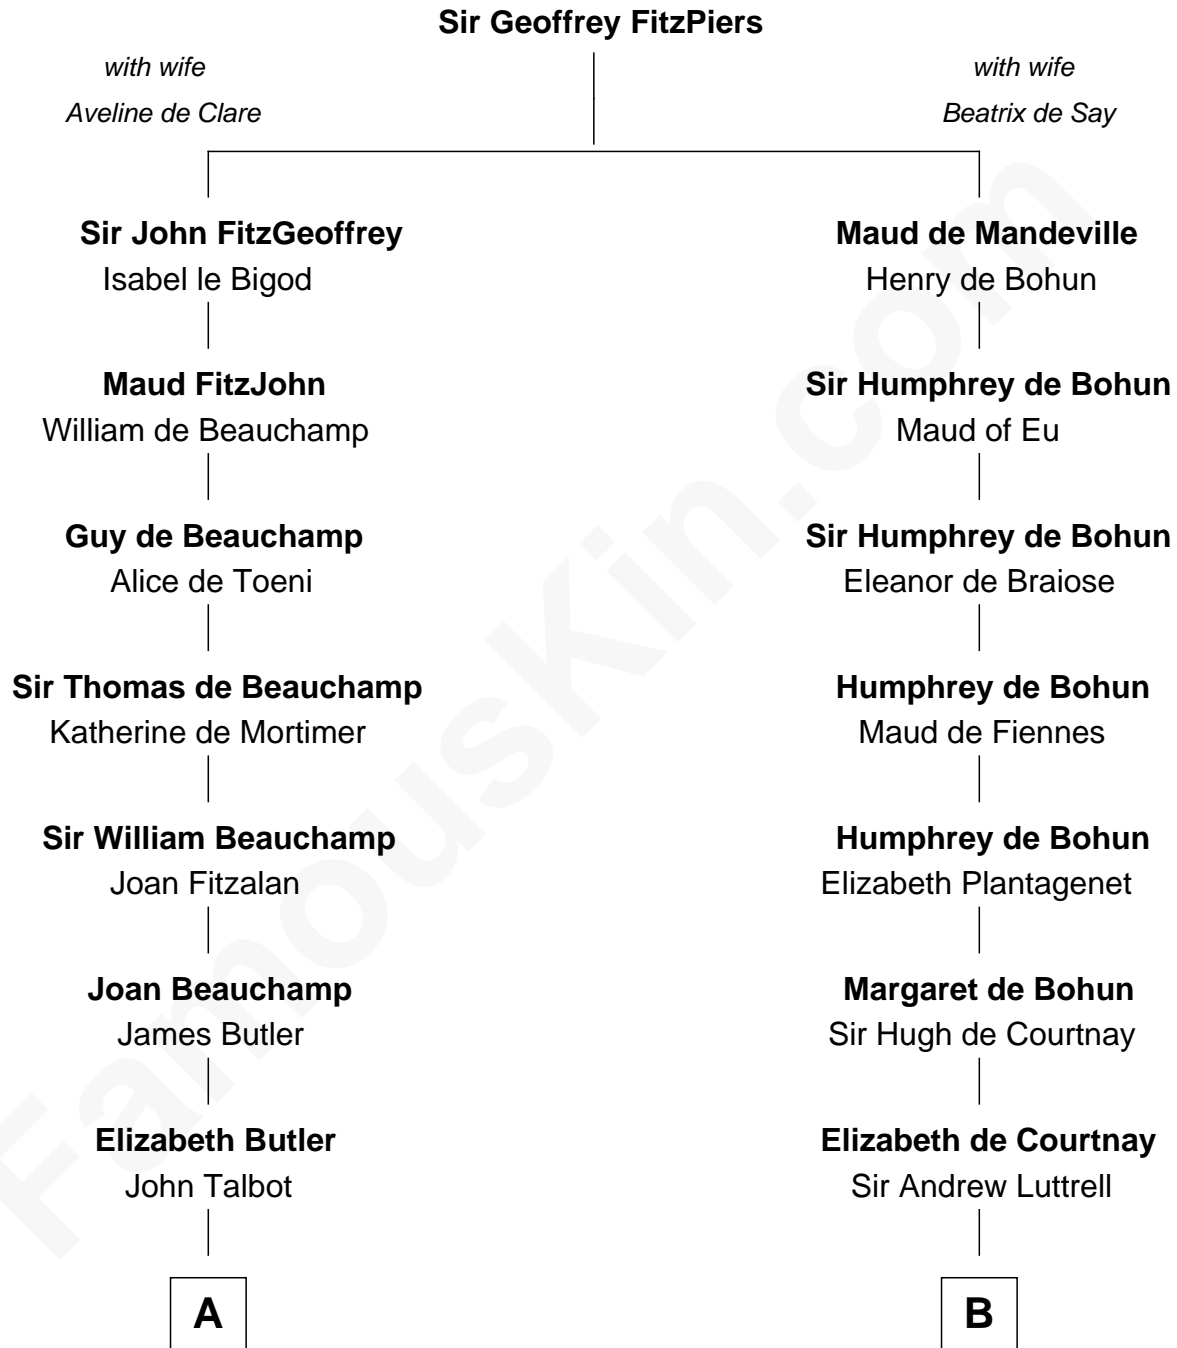

FamousKin.com Relationship Chart of

C. W. Post

Founder of Post Cereals

19th cousin of

General William Whipple

Signer of the Declaration of Independence

FamousKin.com