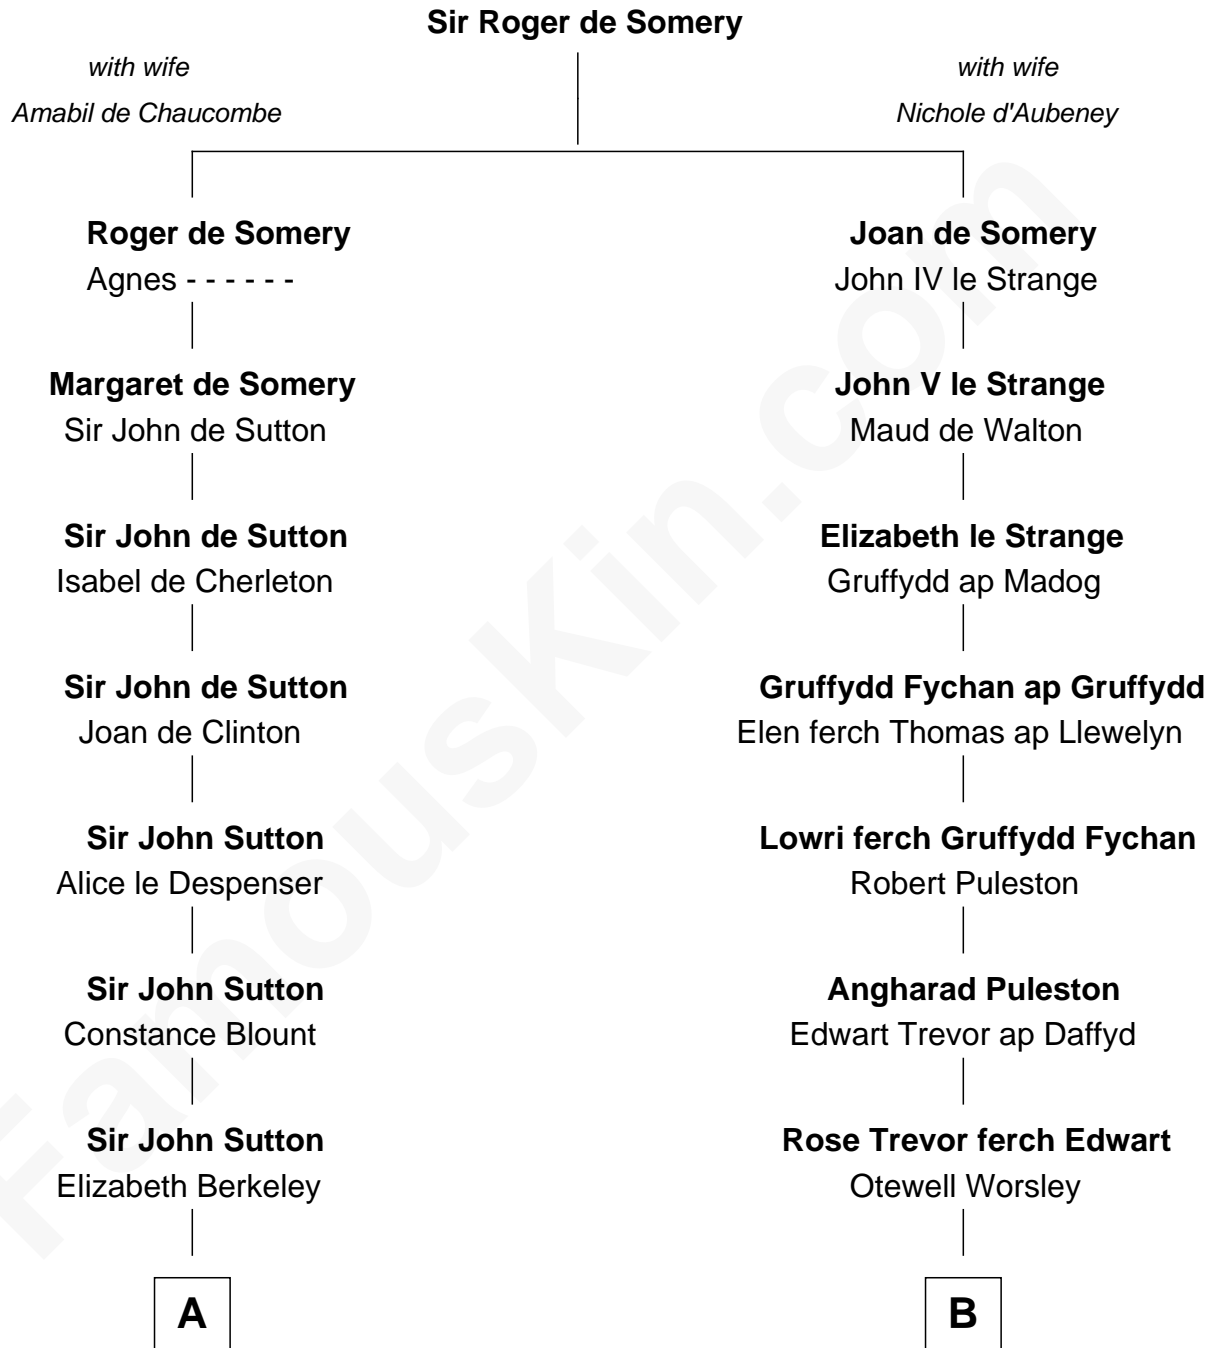

FamousKin.com Relationship Chart of

C. W. Post

Founder of Post Cereals

15th cousin 3 times removed of

General William Whipple

Signer of the Declaration of Independence

C

—
Caroline Cushman Lathrop

Charles Rollin Post

—
C. W. Post

Founder of Post Cereals

FamousKin.com