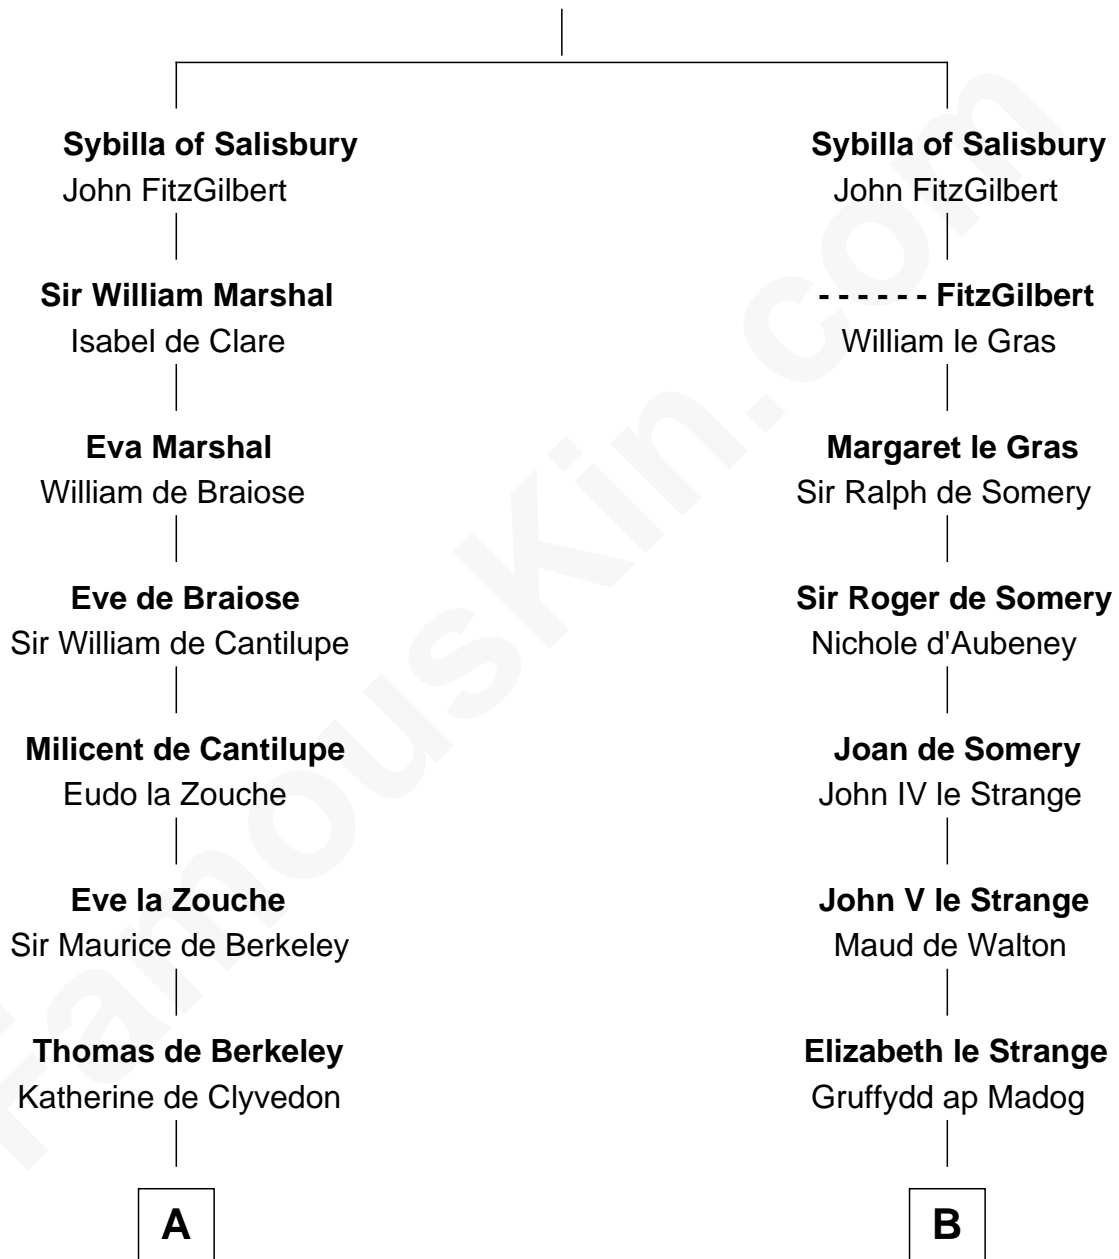

FamousKin.com Relationship Chart of

C. W. Post

Founder of Post Cereals

19th cousin 1 time removed of

General William Whipple

Signer of the Declaration of Independence

Walter of Salisbury

C

Azel Lathrop
Elizabeth Hyde

Erastus Lathrop
Sarah Bailey

Caroline Cushman Lathrop
Charles Rollin Post

C. W. Post
Founder of Post Cereals

D

Joanna Appleton
Matthew Whipple

William Whipple
Mary Cutts

General William Whipple
Signer of Declaration of Independence