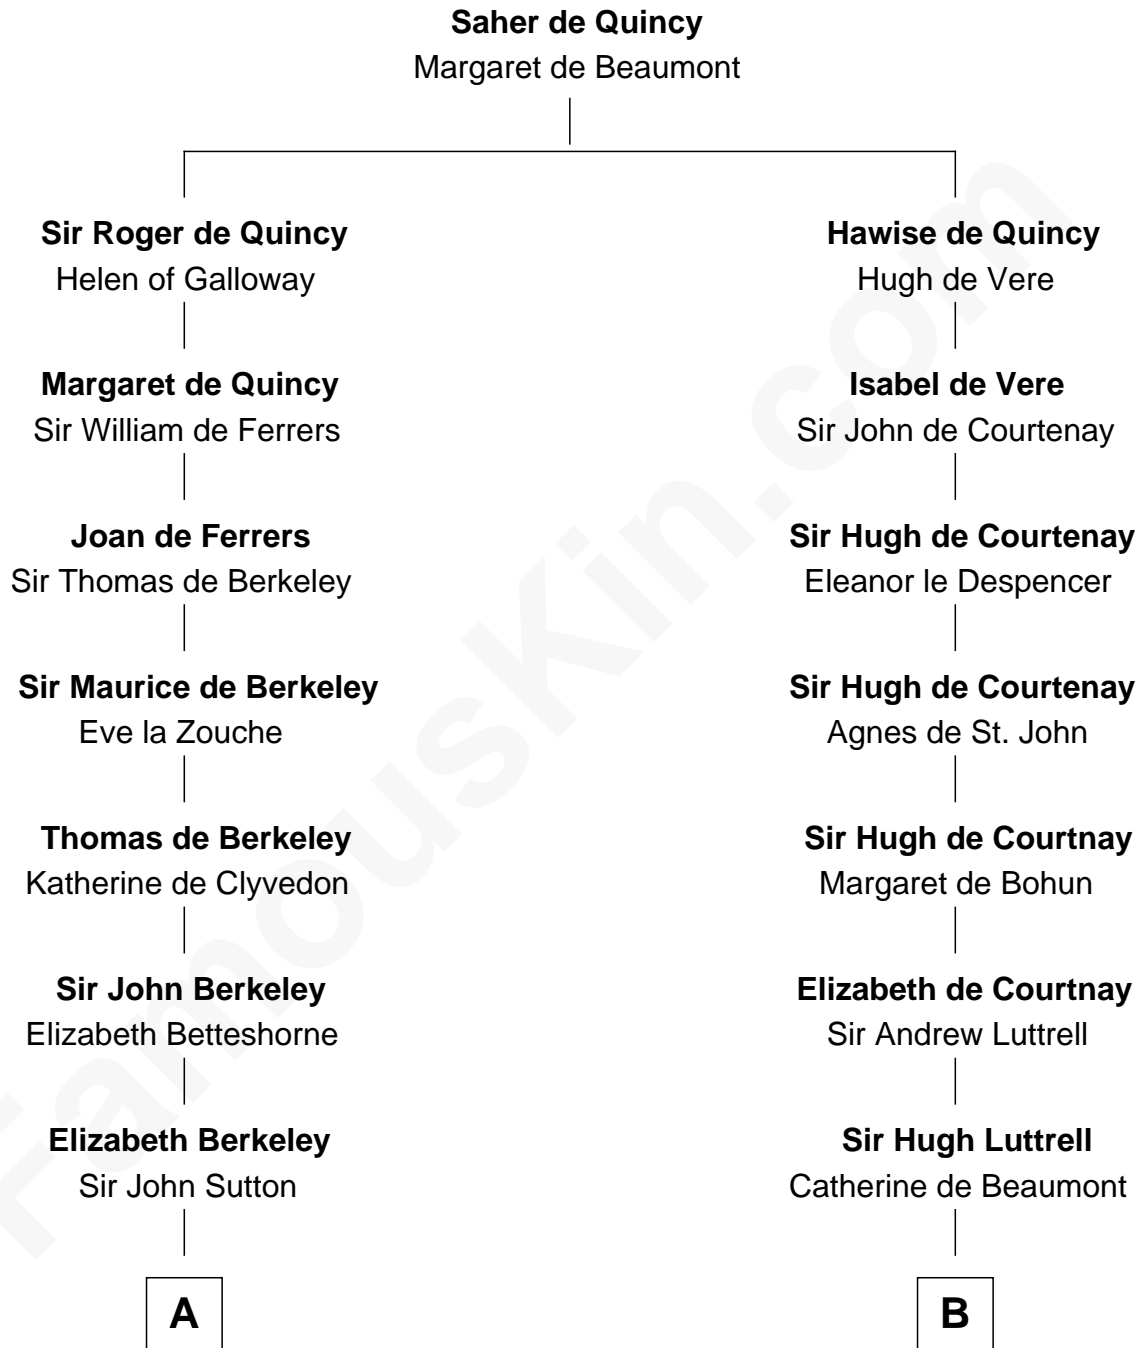

# FamousKin.com Relationship Chart of

**C. W. Post**

*Founder of Post Cereals*

18th cousin of

**General William Whipple**

*Signer of the Declaration of Independence*

**C**

**Caroline Cushman Lathrop**

Charles Rollin Post

**C. W. Post**

*Founder of Post Cereals*

**D**

**William Whipple**

Mary Cutts

**General William Whipple**

*Signer of Declaration of Independence*