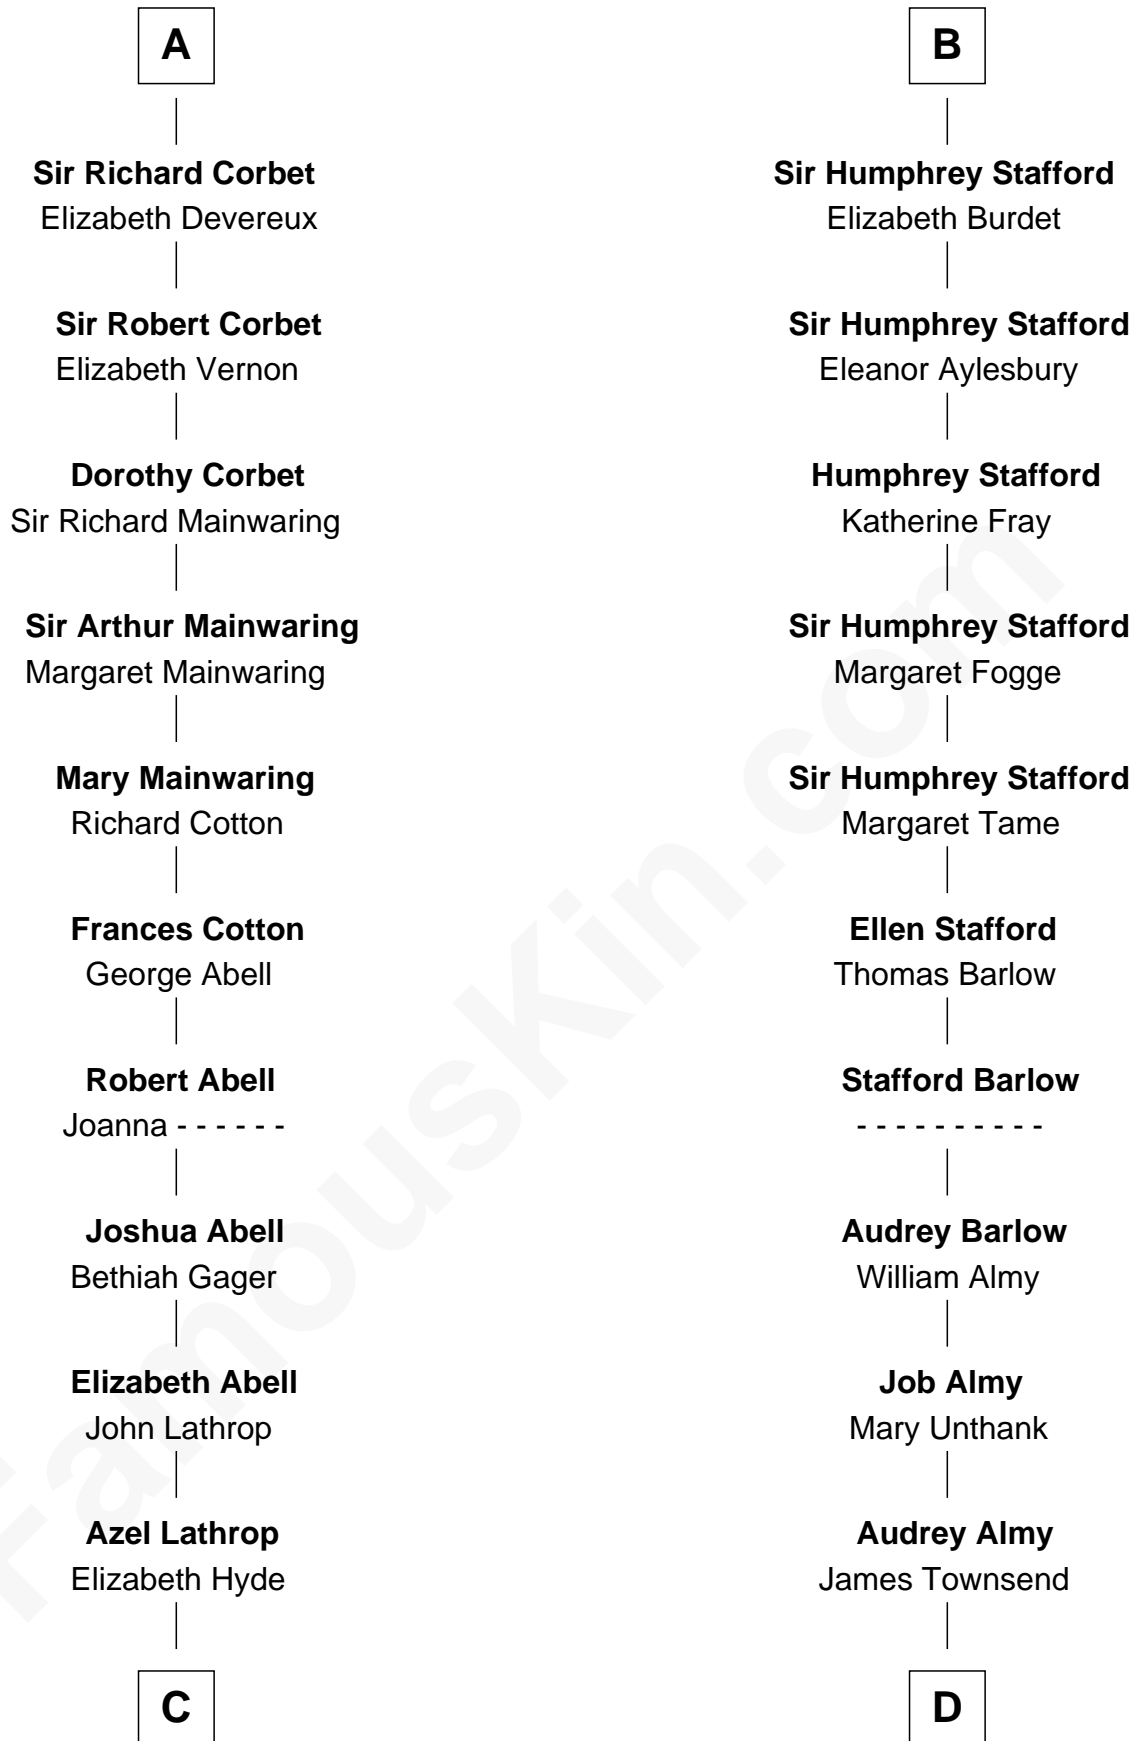

# FamousKin.com Relationship Chart of

**C. W. Post**

*Founder of Post Cereals*

19th cousin of

**Robert Townsend**

*Member of the Culper Spy Ring during the American Revolution*

**William d'Aubenev**  
Mabel of Chester

**Sir Robert Corbet**  
Margaret - - - - -

**Sir Roger Corbet**  
Elizabeth Hopton

**A**

**Nichole d'Aubenev**  
Sir Roger de Somery

**Margaret de Somery**  
Ralph Basset

**Ralph Basset**  
Hawise - - - - -

**Margaret Basset**  
Edmund de Stafford

**Ralph de Stafford**  
Katherine de Hastang

**Margaret Stafford**  
Sir John Stafford

**Ralph Stafford**  
Maud de Hastang

**B**

**C**

**Erastus Lathrop**

Sarah Bailey