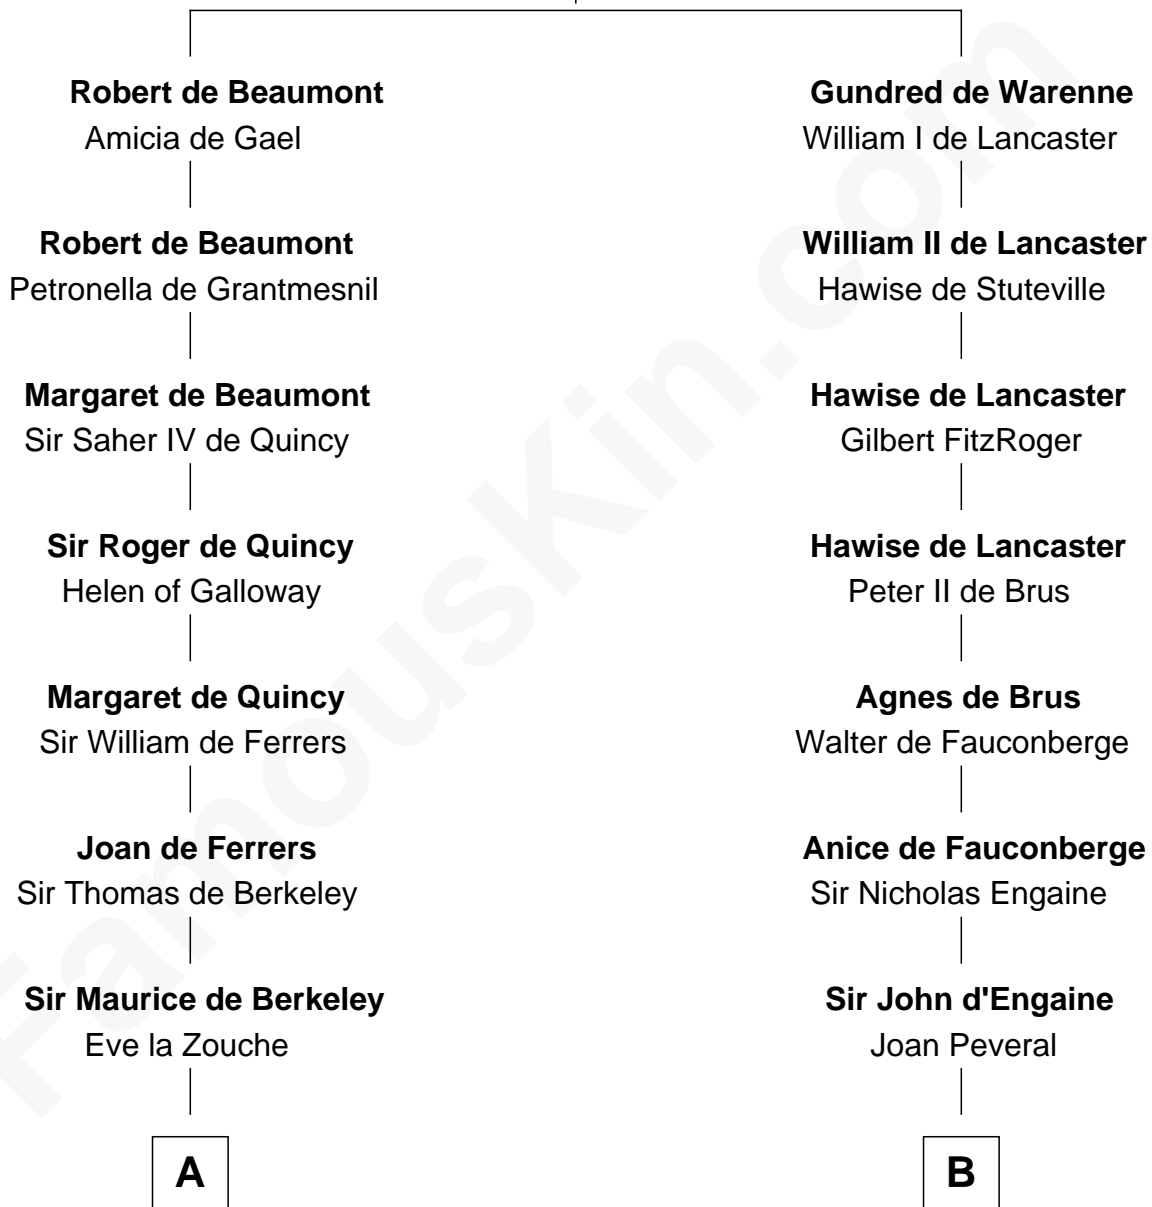

FamousKin.com Relationship Chart of

C. W. Post

Founder of Post Cereals

20th cousin 1 time removed of

Robert Townsend

Member of the Culper Spy Ring during the American Revolution

Isabel de Vermandois

with husband
Sir Robert de Beaumont

with husband
William de Warenne

C

Elizabeth Abell

John Lathrop

Azel Lathrop

Elizabeth Hyde

Erastus Lathrop

Sarah Bailey