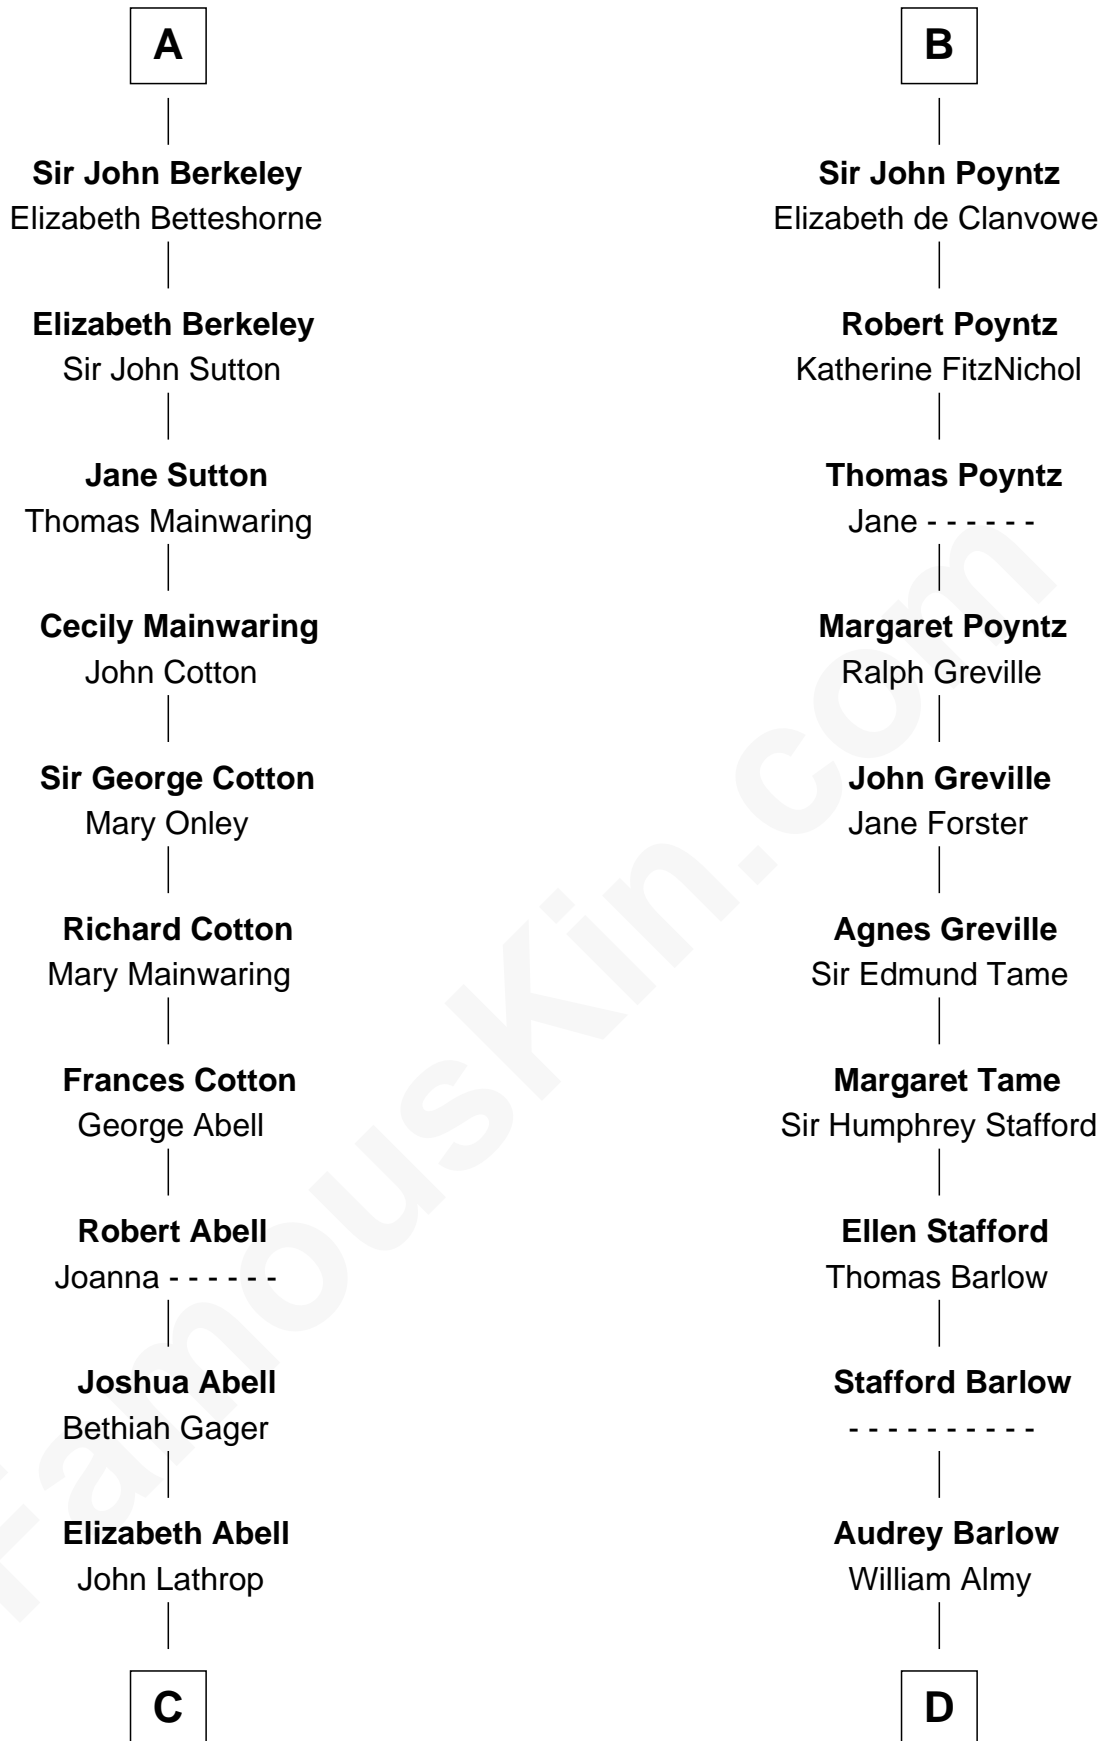

FamousKin.com Relationship Chart of

C. W. Post

Founder of Post Cereals

20th cousin 1 time removed of

Robert Townsend

Member of the Culper Spy Ring during the American Revolution

Ranulf III le Meschin

Lucy of Bolingbroke

Isabel Dyall

Sir Hugh Poyntz

Sir Nicholas Poyntz

Maud de Acton

B

C

Azel Lathrop
Elizabeth Hyde

Erastus Lathrop
Sarah Bailey