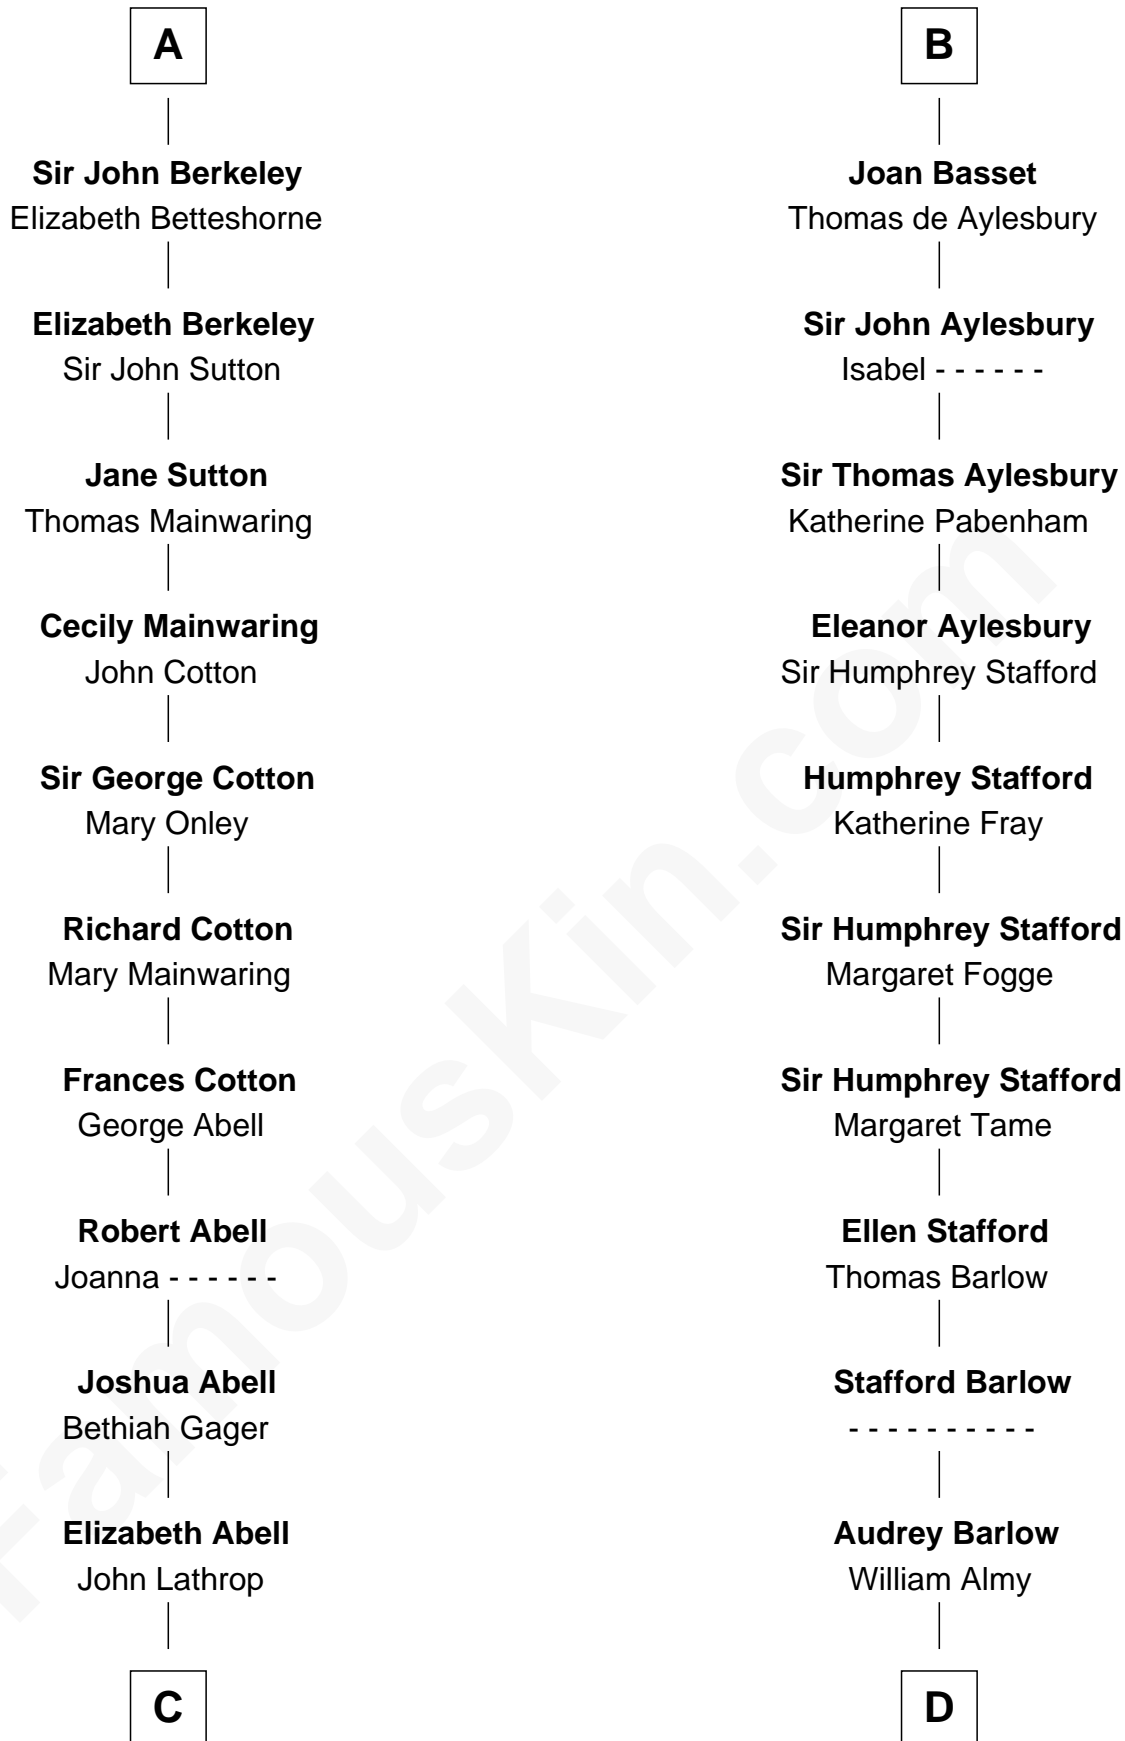

FamousKin.com Relationship Chart of

C. W. Post

Founder of Post Cereals

20th cousin 1 time removed of

Robert Townsend

Member of the Culper Spy Ring during the American Revolution

Saher I de Quincy

Maud de St. Liz

C

Azel Lathrop
Elizabeth Hyde

Erastus Lathrop
Sarah Bailey

Caroline Cushman Lathrop
Charles Rollin Post

C. W. Post
Founder of Post Cereals

D

Job Almy
Mary Unthank

Audrey Almy
James Townsend

Jacob Townsend
Phoebe Seaman

Samuel Townsend
Sarah Stoddard

Robert Townsend
Spy known as "Culper Jr."