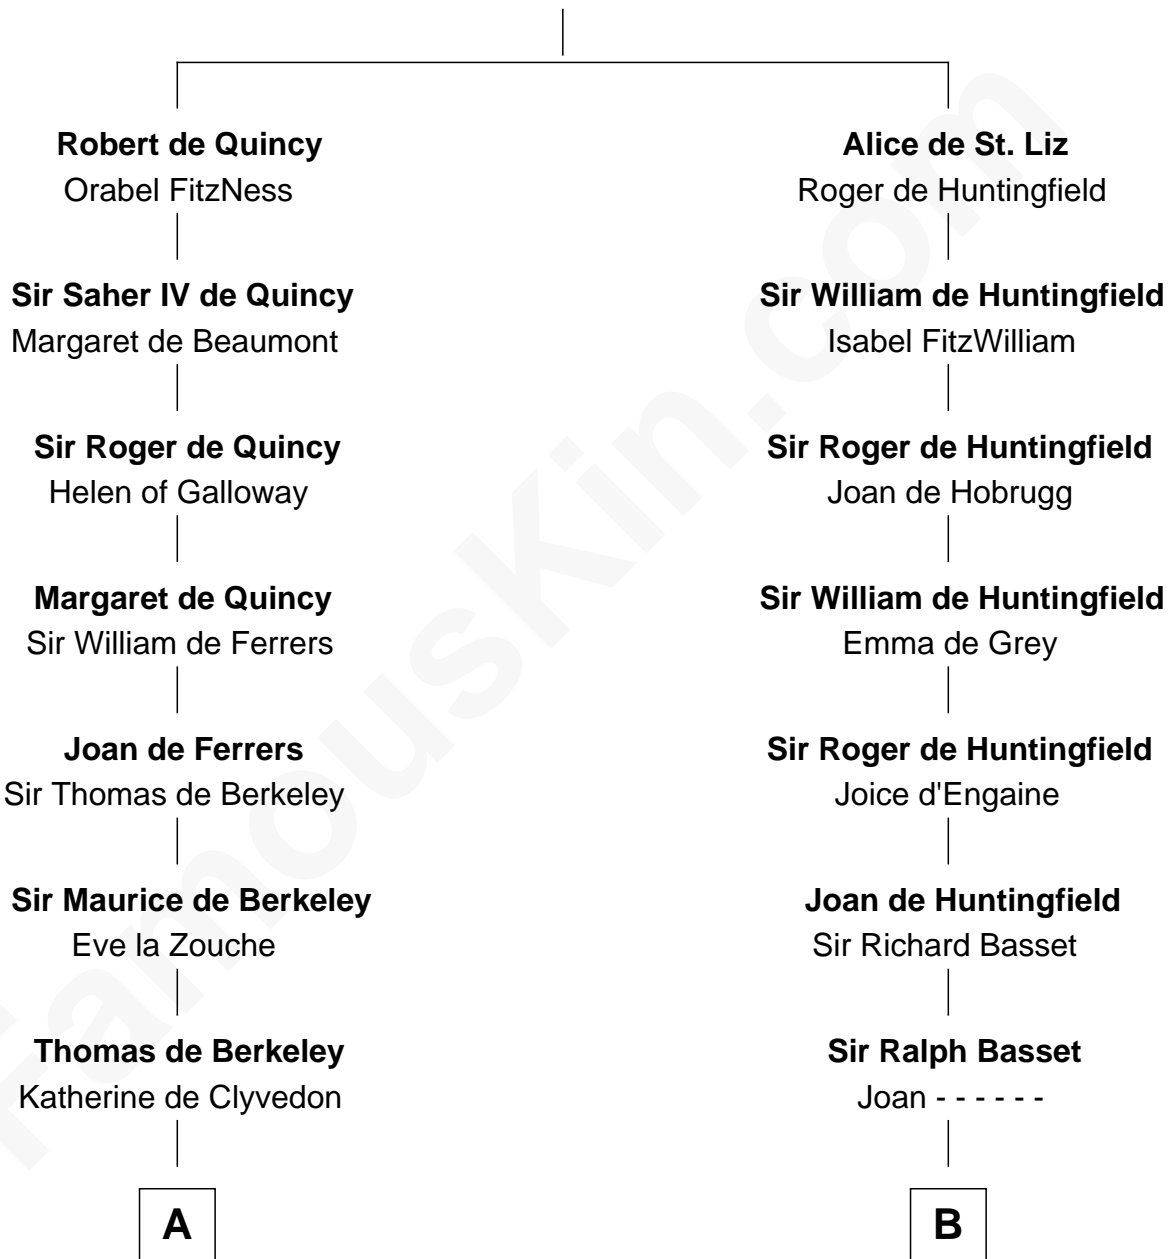

FamousKin.com Relationship Chart of

C. W. Post

Founder of Post Cereals

20th cousin 1 time removed of

Robert Townsend

Member of the Culper Spy Ring during the American Revolution

Saher I de Quincy

Maud de St. Liz

C

Azel Lathrop
Elizabeth Hyde

Erastus Lathrop
Sarah Bailey

Caroline Cushman Lathrop
Charles Rollin Post

C. W. Post
Founder of Post Cereals

D

Job Almy
Mary Unthank

Audrey Almy
James Townsend

Jacob Townsend
Phoebe Seaman

Samuel Townsend
Sarah Stoddard

Robert Townsend
Spy known as "Culper Jr."