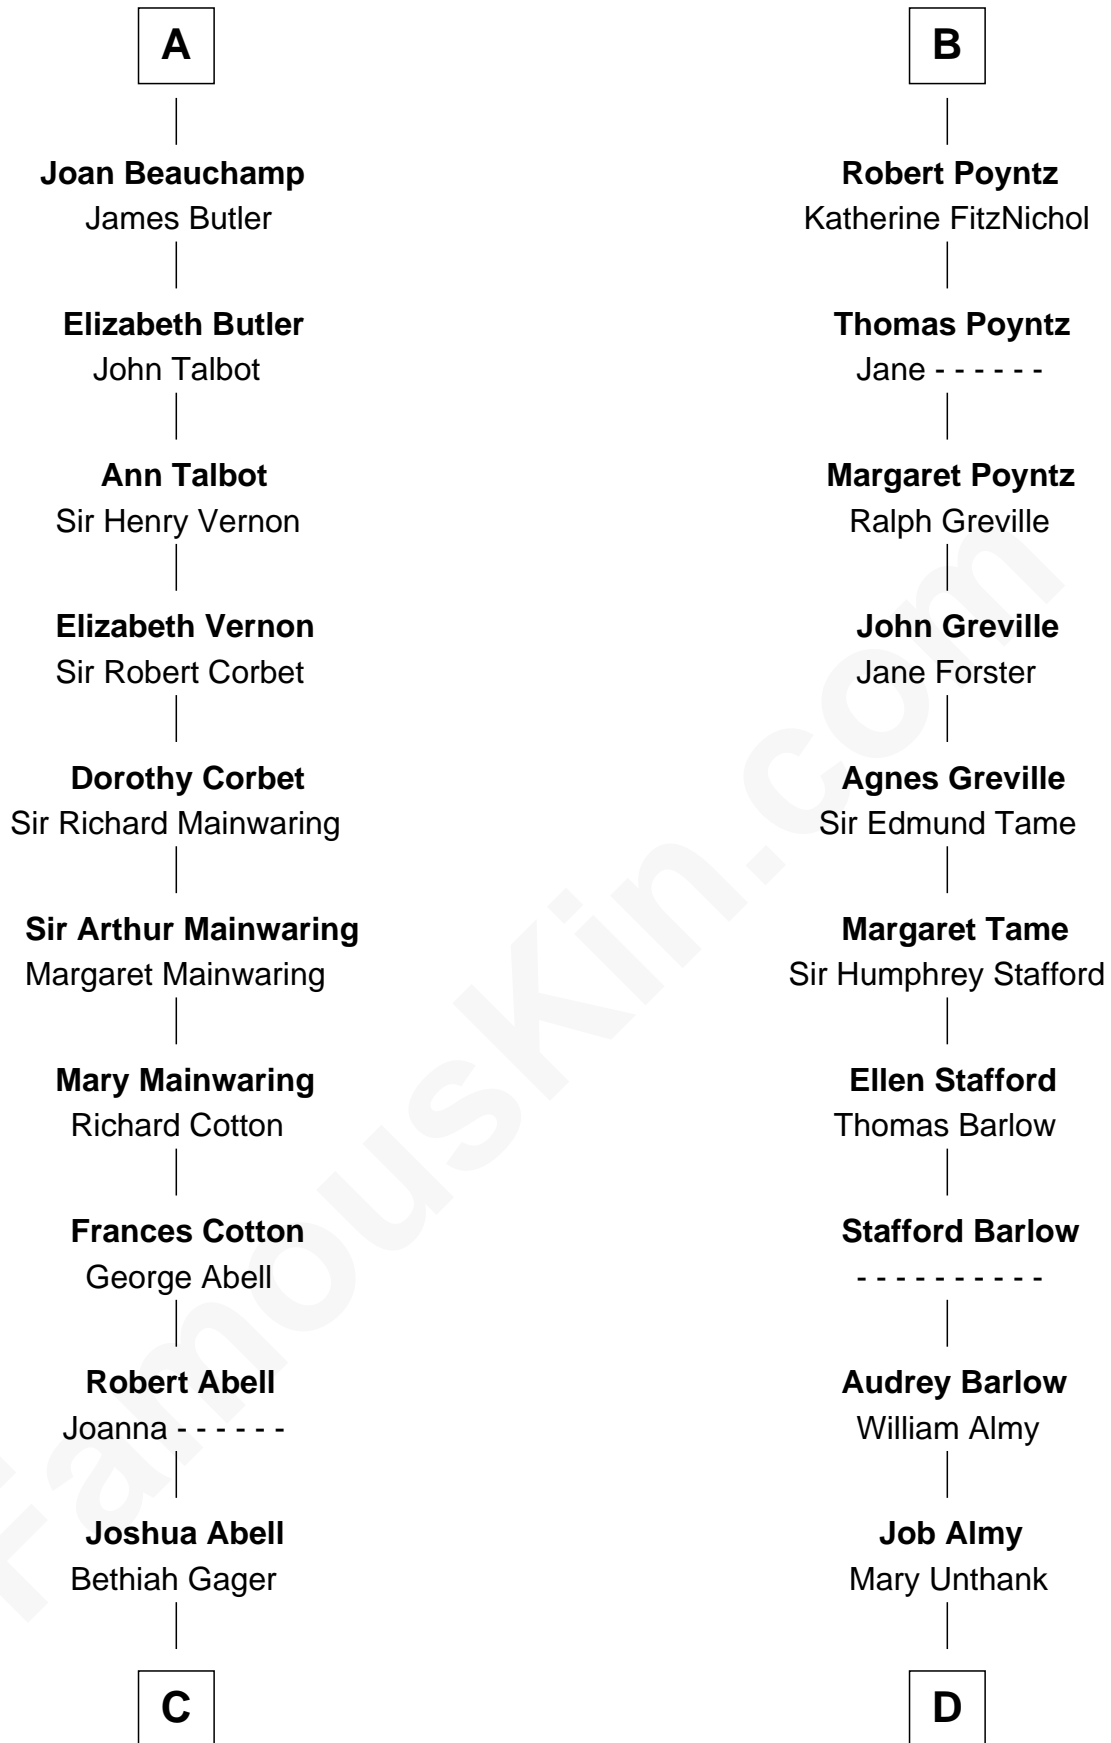

FamousKin.com Relationship Chart of

C. W. Post

Founder of Post Cereals

20th cousin 1 time removed of

Robert Townsend

Member of the Culper Spy Ring during the American Revolution

Adeliza de Meschines

*with husband
Richard Fitzgilbert de Clare*

Sir Hugh Poyntz

Sir Nicholas Poyntz

Maud de Acton

Sir John Poyntz

Elizabeth de Clanvowe

B

C

Elizabeth Abell

John Lathrop

Azel Lathrop

Elizabeth Hyde

Erastus Lathrop

Sarah Bailey

Caroline Cushman Lathrop

Charles Rollin Post

C. W. Post