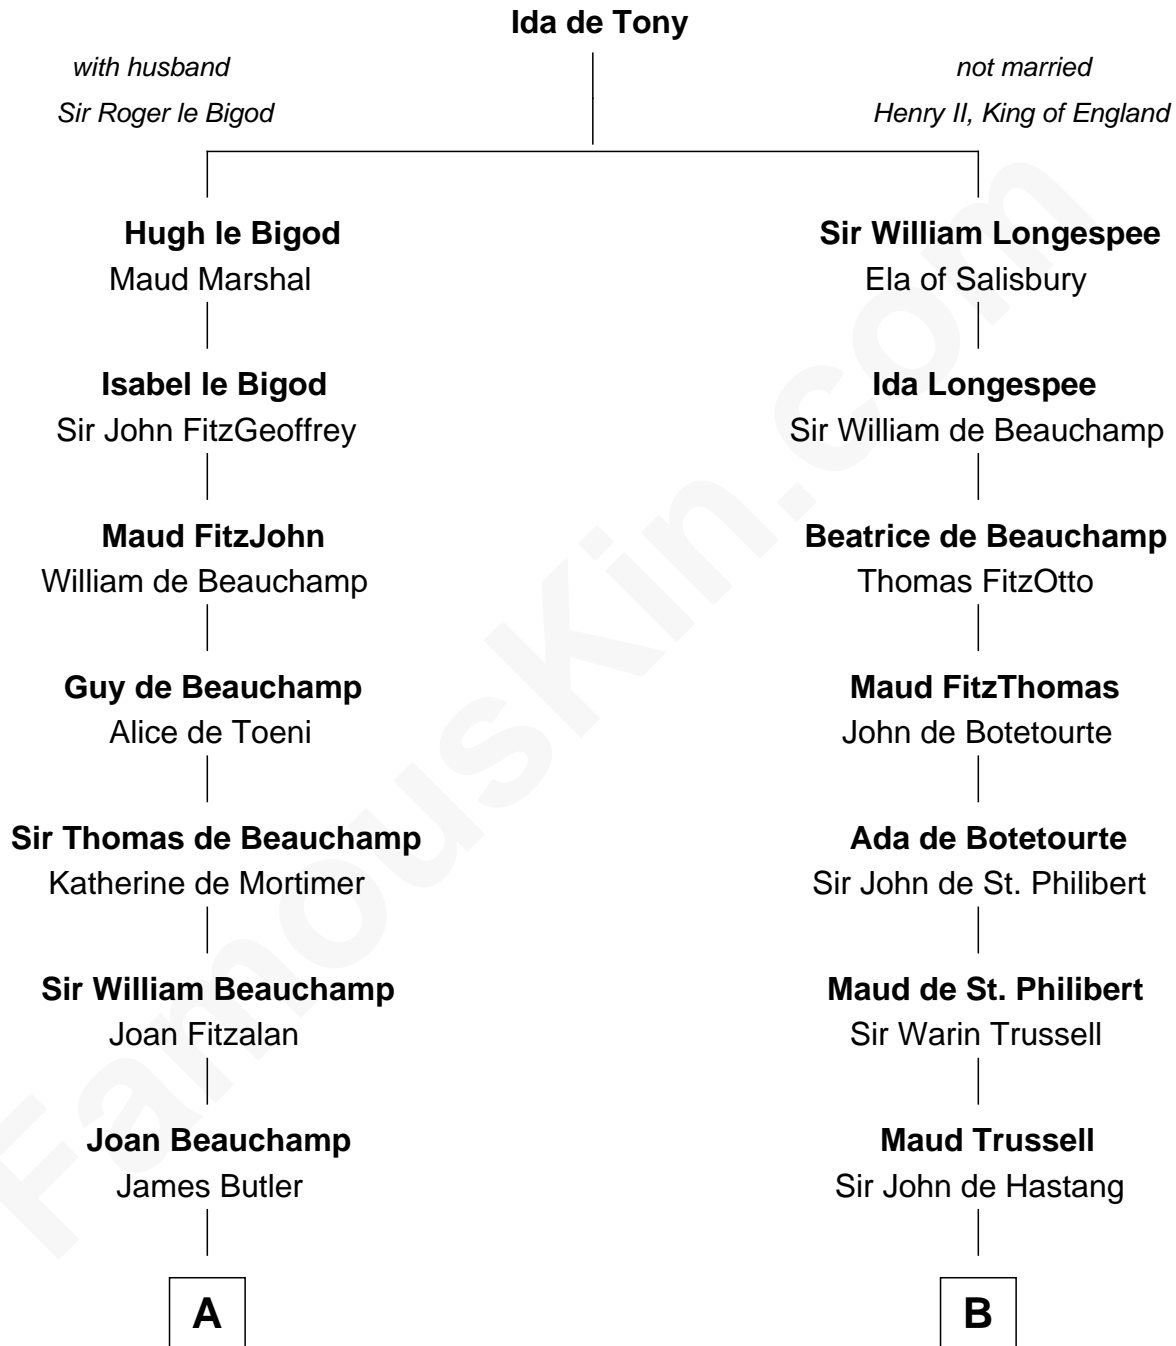

FamousKin.com Relationship Chart of

C. W. Post

Founder of Post Cereals

20th cousin of

Robert Townsend

Member of the Culper Spy Ring during the American Revolution

C

Azel Lathrop
Elizabeth Hyde

Erastus Lathrop
Sarah Bailey

Caroline Cushman Lathrop
Charles Rollin Post

C. W. Post
Founder of Post Cereals

D

Audrey Almy
James Townsend

Jacob Townsend
Phoebe Seaman

Samuel Townsend
Sarah Stoddard

Robert Townsend
Spy known as "Culper Jr."