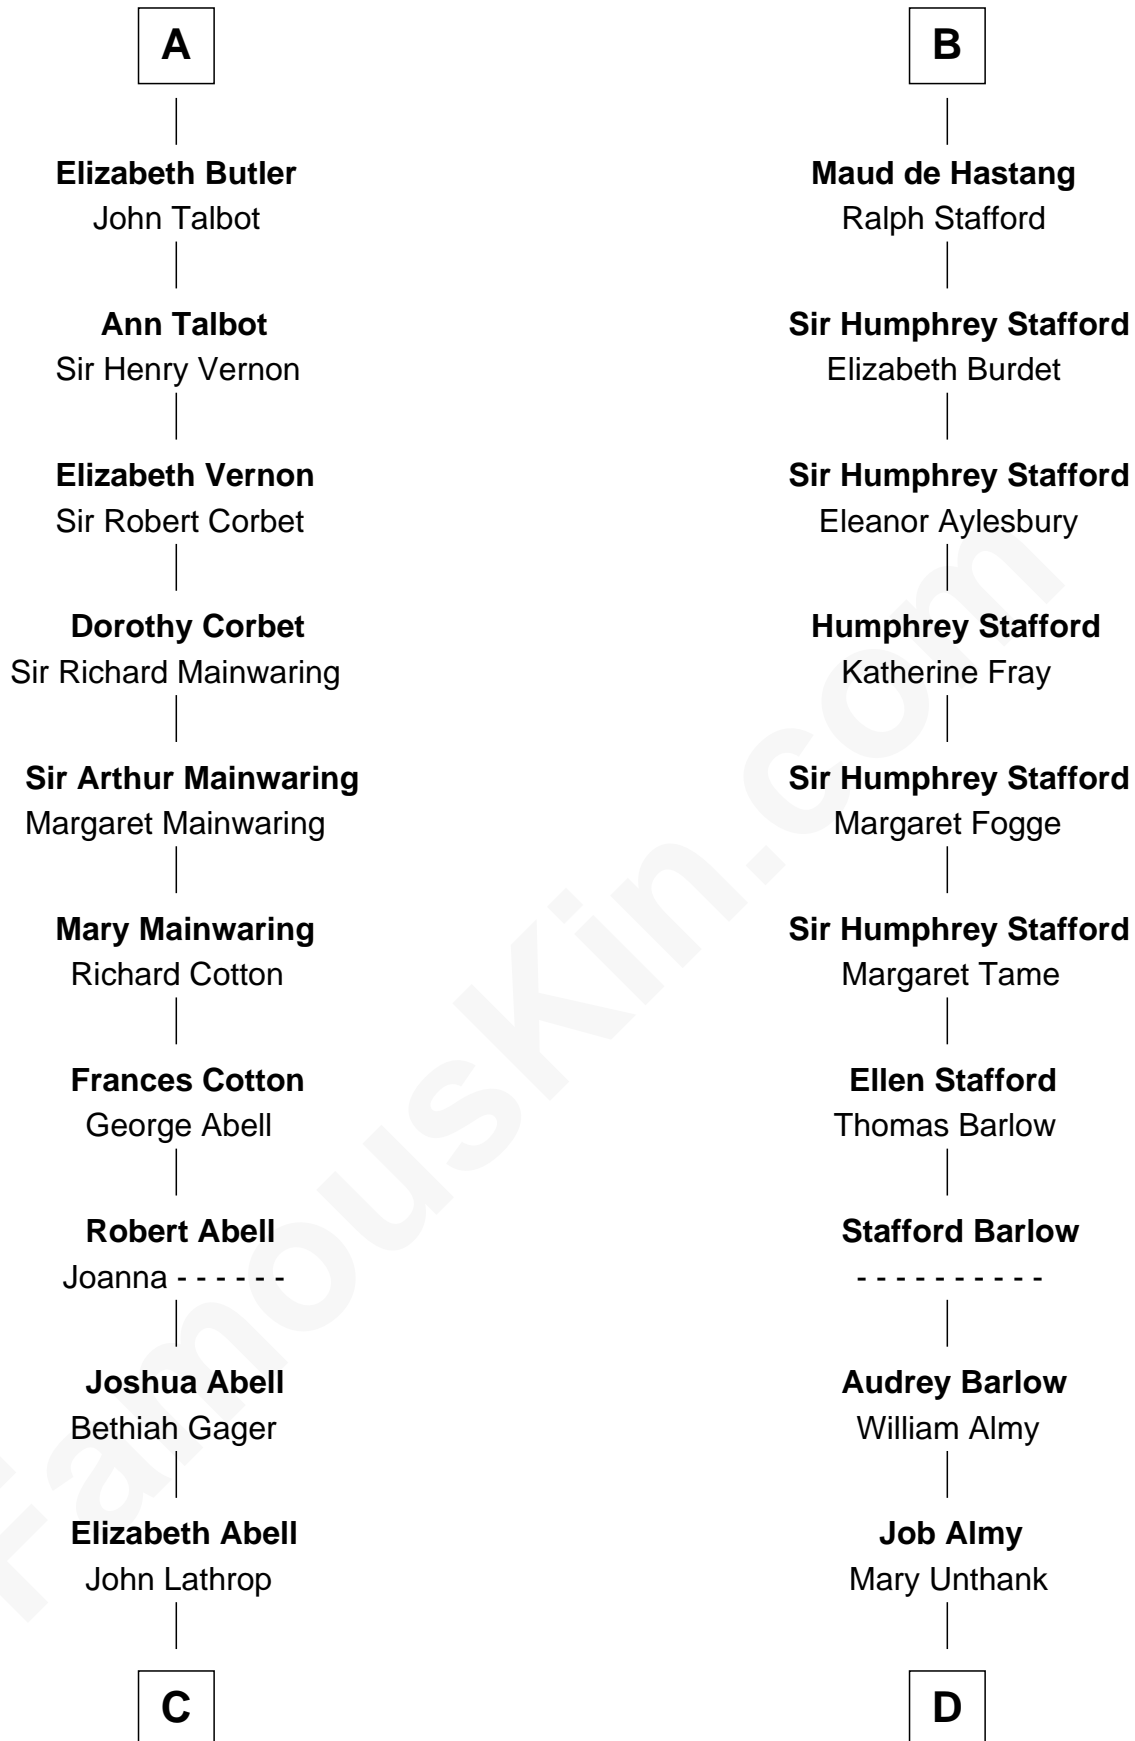

FamousKin.com Relationship Chart of

C. W. Post

Founder of Post Cereals

20th cousin of

Robert Townsend

Member of the Culper Spy Ring during the American Revolution

C

Azel Lathrop
Elizabeth Hyde

Erastus Lathrop
Sarah Bailey

Caroline Cushman Lathrop
Charles Rollin Post

C. W. Post
Founder of Post Cereals

D

Audrey Almy
James Townsend

Jacob Townsend
Phoebe Seaman

Samuel Townsend
Sarah Stoddard

Robert Townsend
Spy known as "Culper Jr."