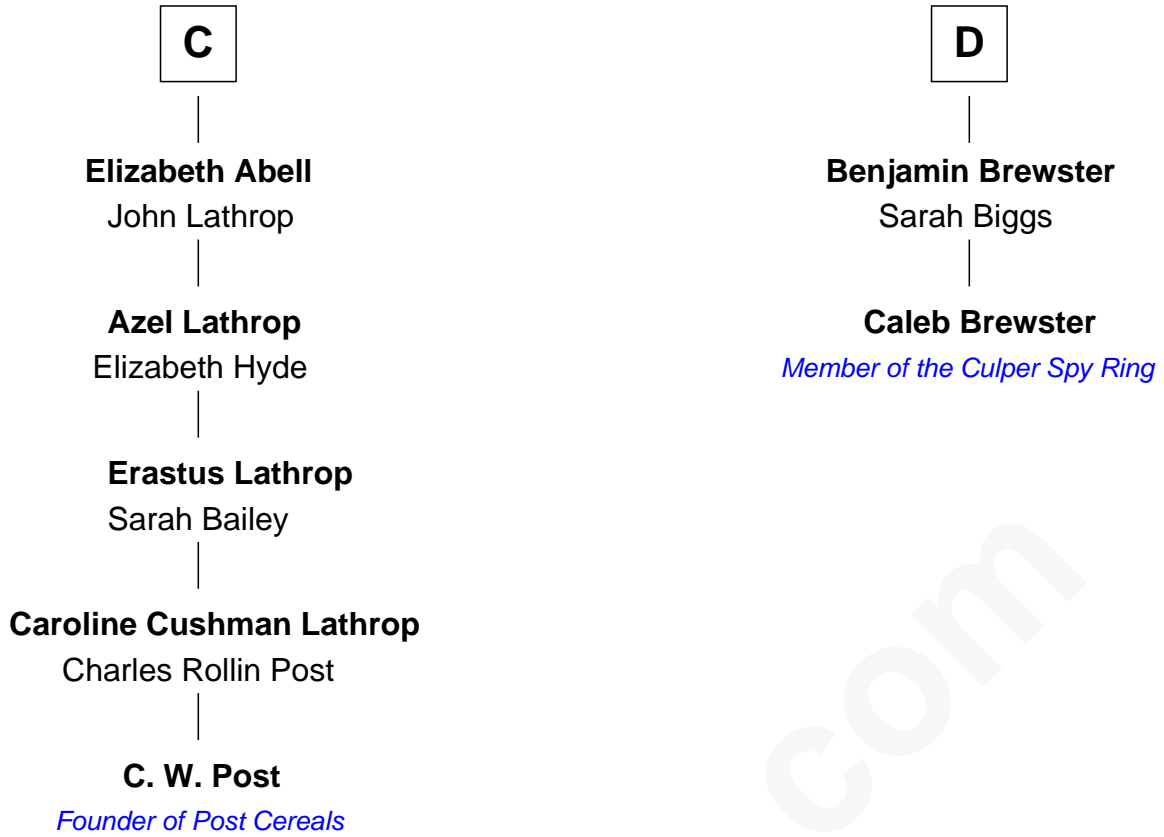

FamousKin.com Relationship Chart of

C. W. Post

Founder of Post Cereals

18th cousin 3 times removed of

Caleb Brewster

Member of the Culper Spy Ring during the American Revolution

Humphrey IV de Bohun

Margaret of Scotland

FamousKin.com