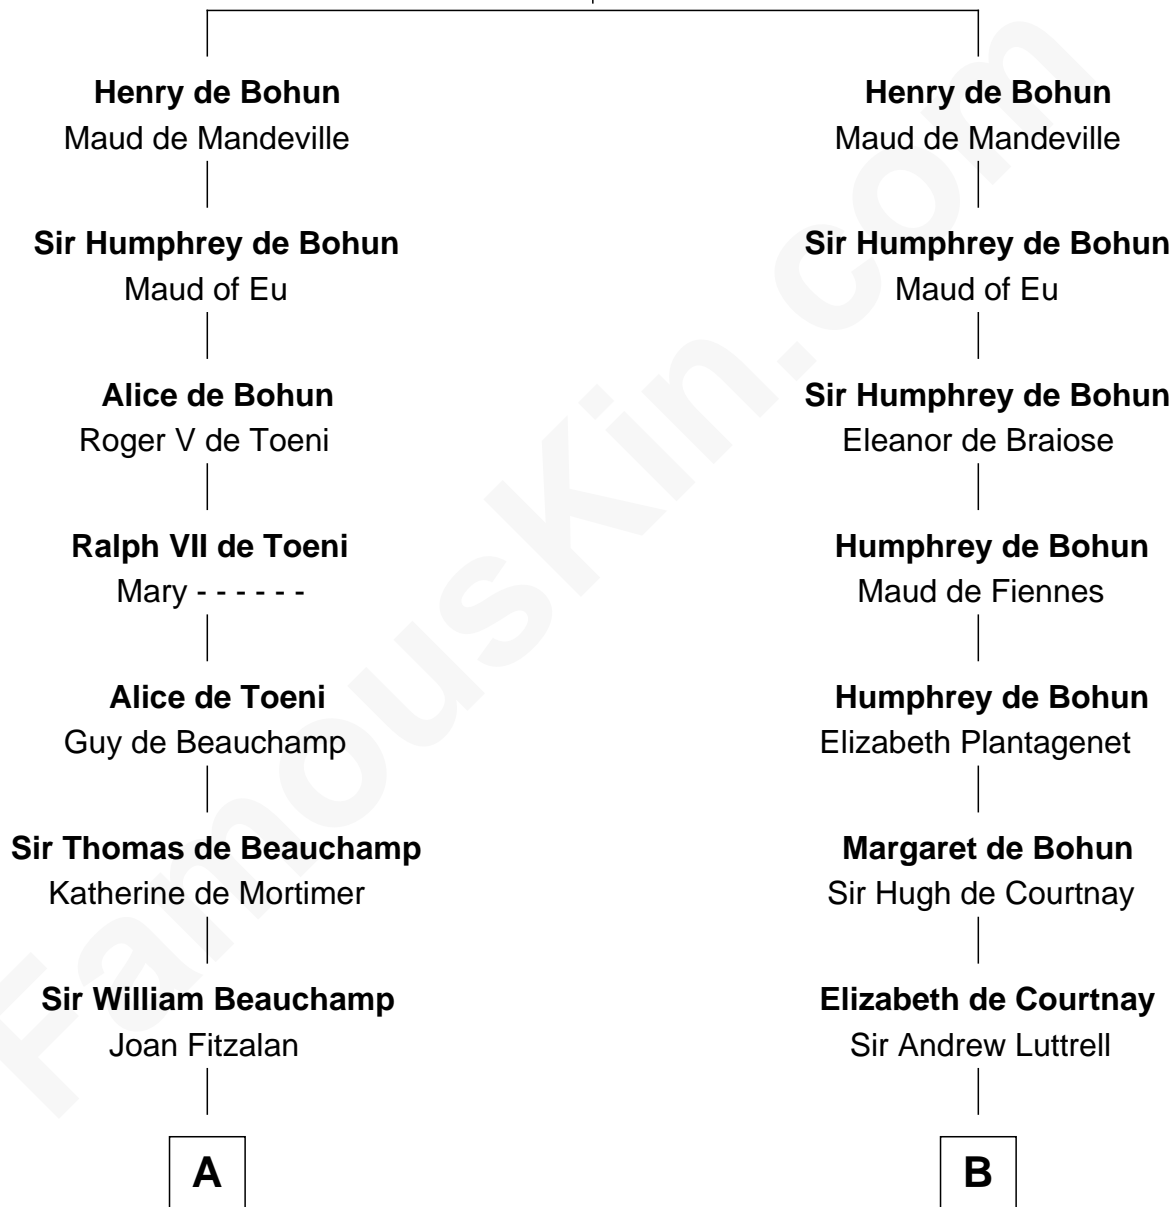

FamousKin.com Relationship Chart of

C. W. Post

Founder of Post Cereals

18th cousin 3 times removed of

Caleb Brewster

Member of the Culper Spy Ring during the American Revolution

Humphrey IV de Bohun

Margaret of Scotland

FamousKin.com