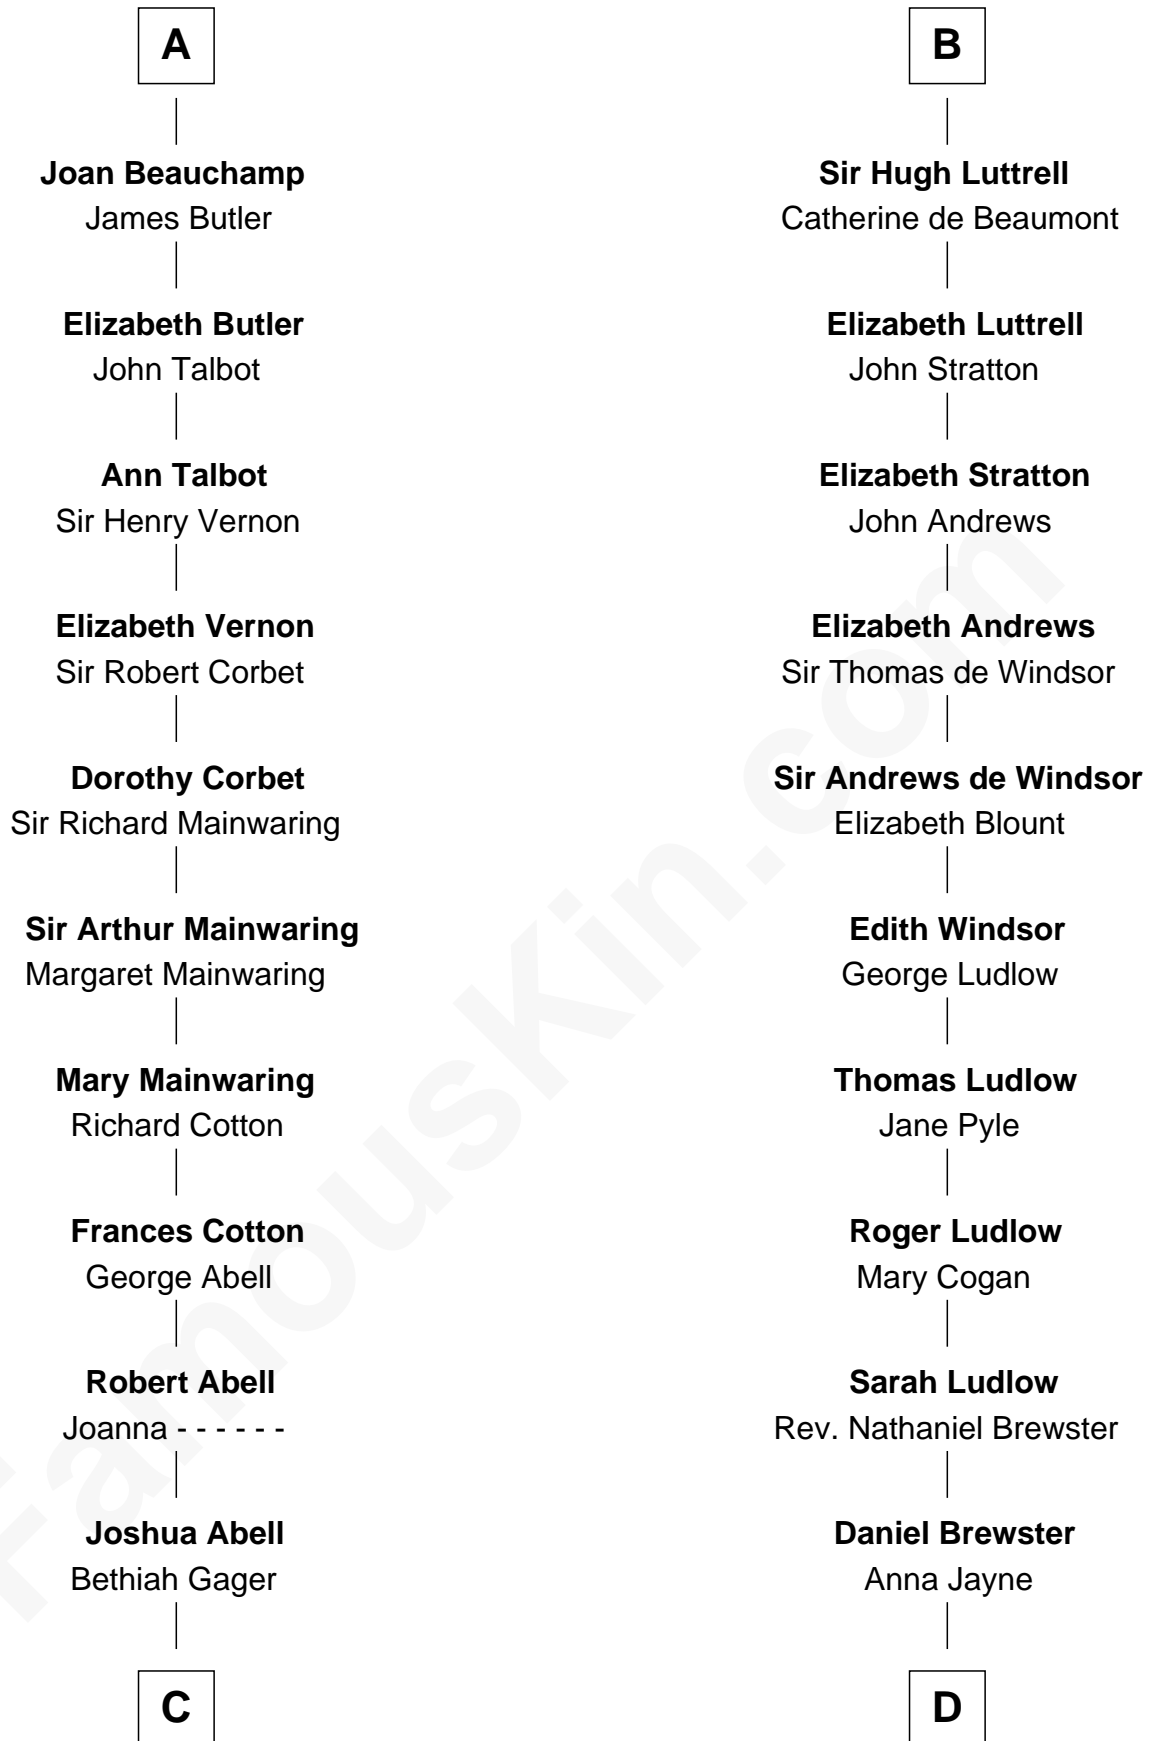

# FamousKin.com Relationship Chart of

**C. W. Post**

*Founder of Post Cereals*

18th cousin 3 times removed of

**Caleb Brewster**

*Member of the Culper Spy Ring during the American Revolution*

**C**

**Elizabeth Abell**

John Lathrop

**Azel Lathrop**

Elizabeth Hyde

**Erastus Lathrop**

Sarah Bailey

**Caroline Cushman Lathrop**

Charles Rollin Post

**C. W. Post**

*Founder of Post Cereals*

**D**

**Benjamin Brewster**

Sarah Biggs

**Caleb Brewster**

*Member of the Culper Spy Ring*

FamousKin.com