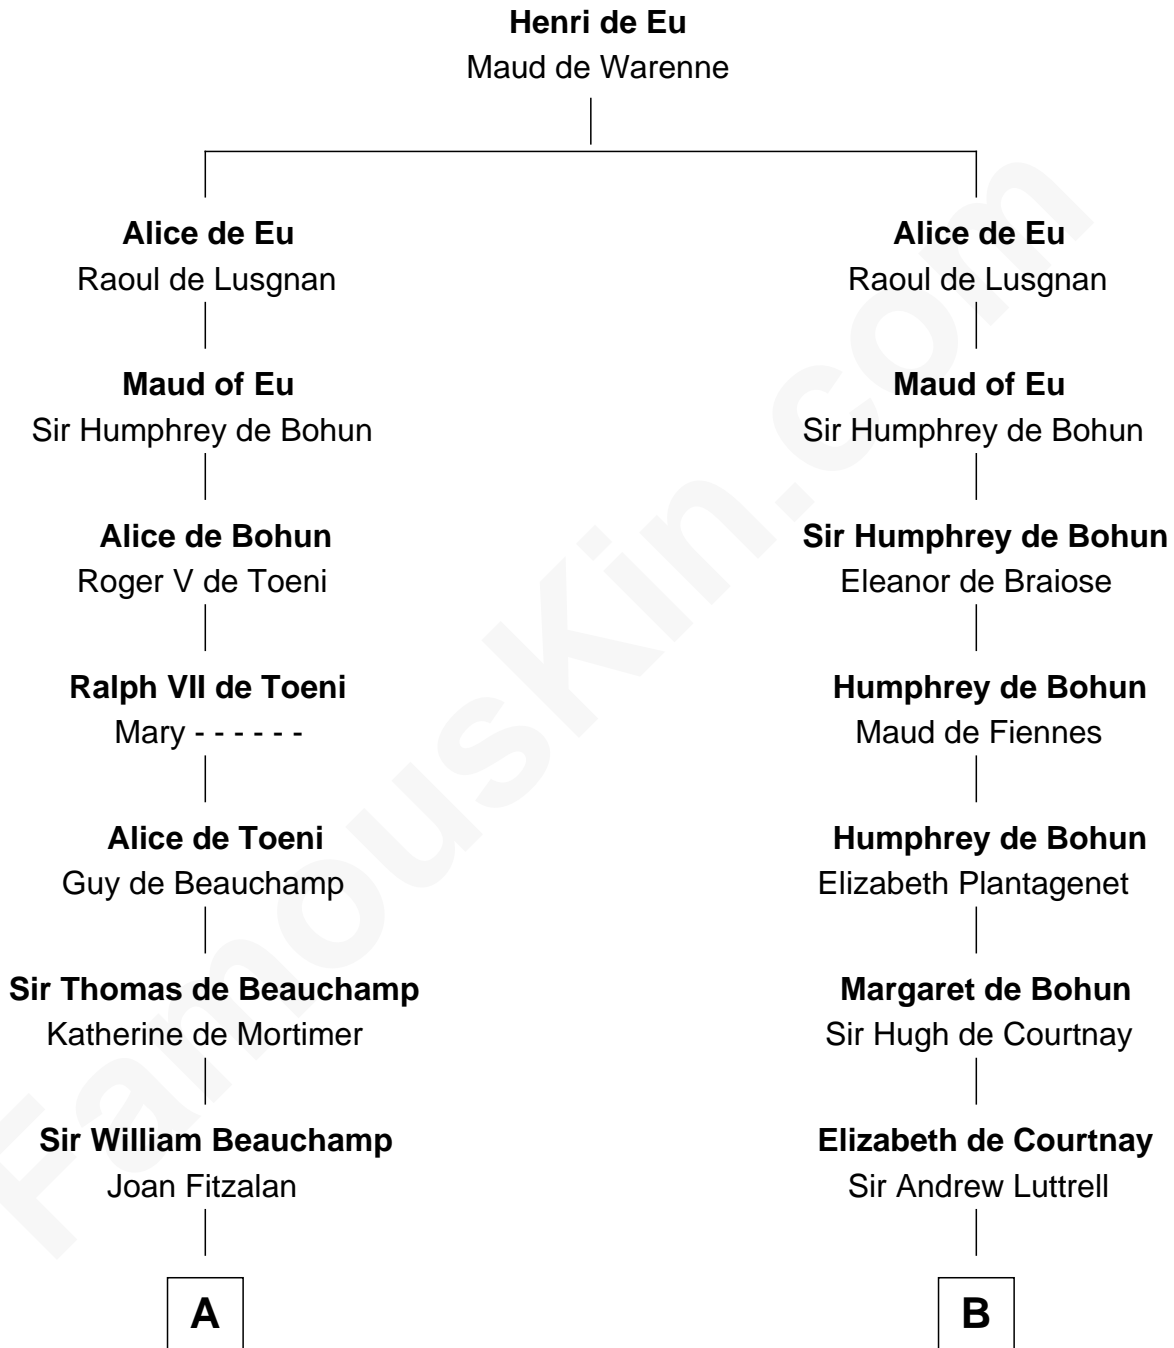

# FamousKin.com Relationship Chart of

**C. W. Post**

*Founder of Post Cereals*

18th cousin 3 times removed of

**Caleb Brewster**

*Member of the Culper Spy Ring during the American Revolution*

**C**

**Elizabeth Abell**

John Lathrop

**Azel Lathrop**

Elizabeth Hyde

**Erastus Lathrop**

Sarah Bailey

**Caroline Cushman Lathrop**

Charles Rollin Post

**C. W. Post**

*Founder of Post Cereals*

**D**

**Benjamin Brewster**

Sarah Biggs

**Caleb Brewster**

*Member of the Culper Spy Ring*

FamousKin.com