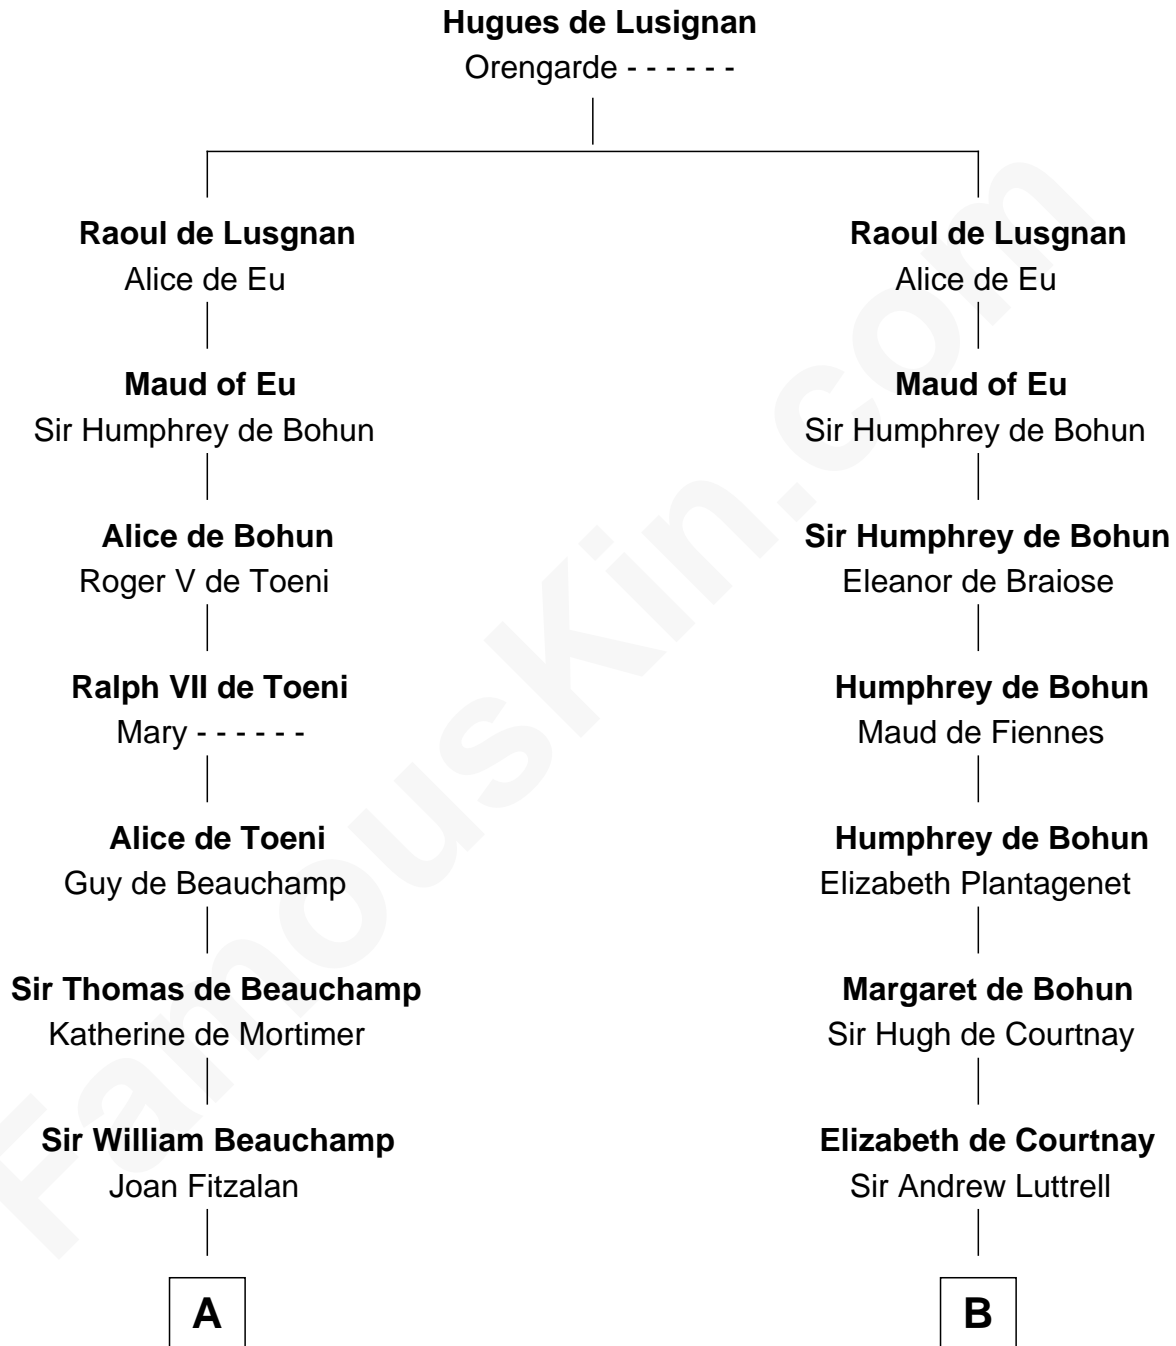

FamousKin.com Relationship Chart of

C. W. Post

Founder of Post Cereals

18th cousin 3 times removed of

Caleb Brewster

Member of the Culper Spy Ring during the American Revolution

C

Elizabeth Abell

John Lathrop

Azel Lathrop

Elizabeth Hyde

Erastus Lathrop

Sarah Bailey

Caroline Cushman Lathrop

Charles Rollin Post

C. W. Post