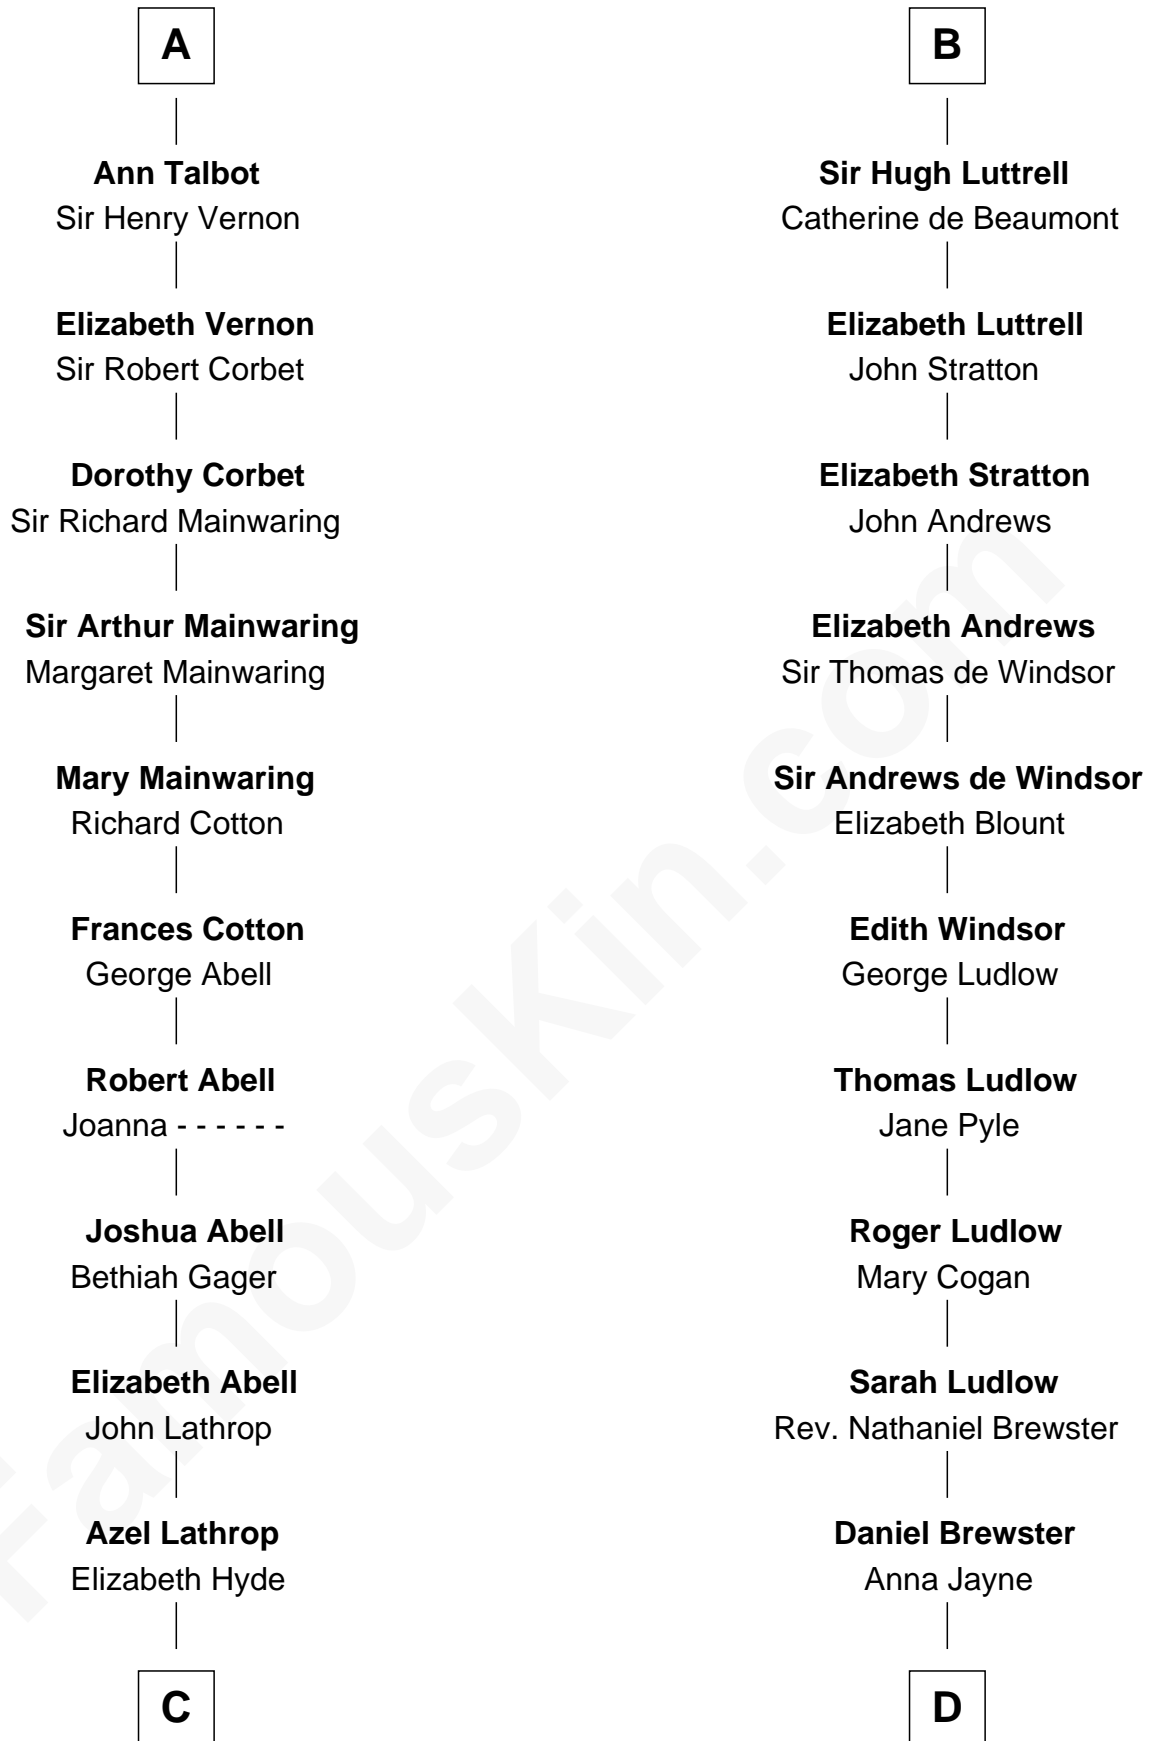

FamousKin.com Relationship Chart of

C. W. Post

Founder of Post Cereals

18th cousin 1 time removed of

Caleb Brewster

Member of the Culper Spy Ring during the American Revolution

Sir Geoffrey FitzPiers

with wife
Aveline de Clare

Maud de Fiennes

Sir William Beauchamp

Joan Fitzalan

Humphrey de Bohun

Elizabeth Plantagenet

Joan Beauchamp

James Butler

Margaret de Bohun

Sir Hugh de Courtnay

Elizabeth Butler

John Talbot

Elizabeth de Courtnay

Sir Andrew Luttrell

A

B

FamousKin.com