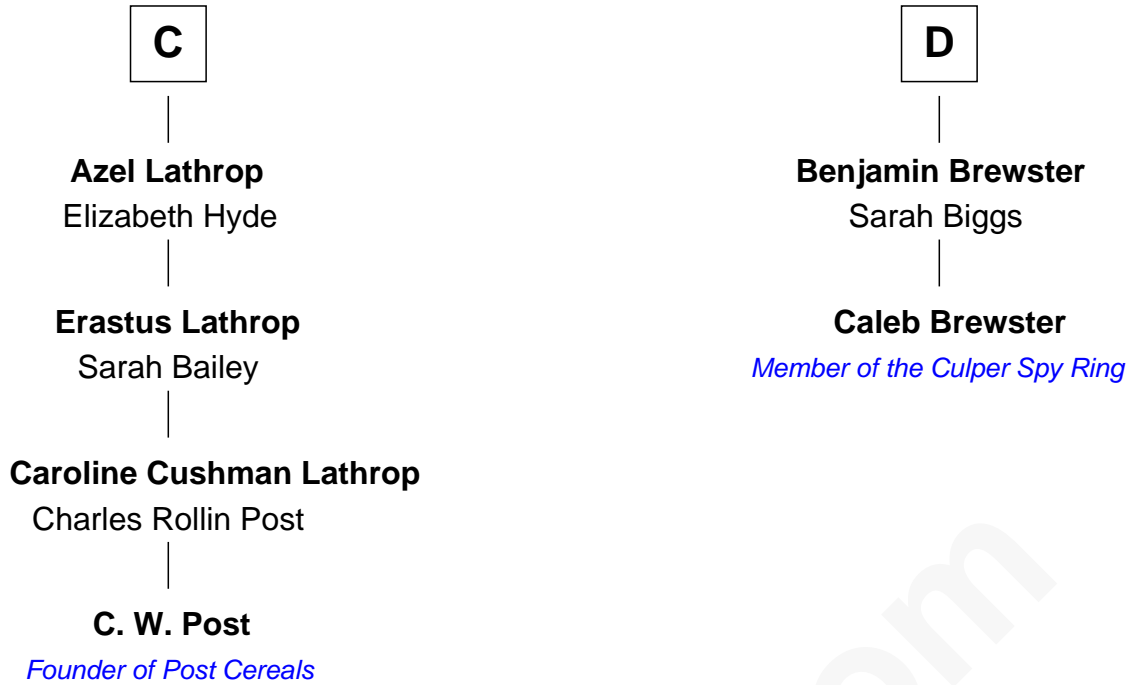

FamousKin.com Relationship Chart of

C. W. Post

Founder of Post Cereals

18th cousin 2 times removed of

Caleb Brewster

Member of the Culper Spy Ring during the American Revolution

Geoffrey Plantagenet

Maud of England

Eleanor of Aquitaine

John, King of England

Isabelle of Angoulême

Henry III, King of England

Eleanor of Provence

Edward I, King of England

Eleanor of Castile

Elizabeth Plantagenet

Humphrey de Bohun

Margaret de Bohun

Sir Hugh de Courtnay

Elizabeth de Courtnay

Sir Andrew Luttrell

B

FamousKin.com