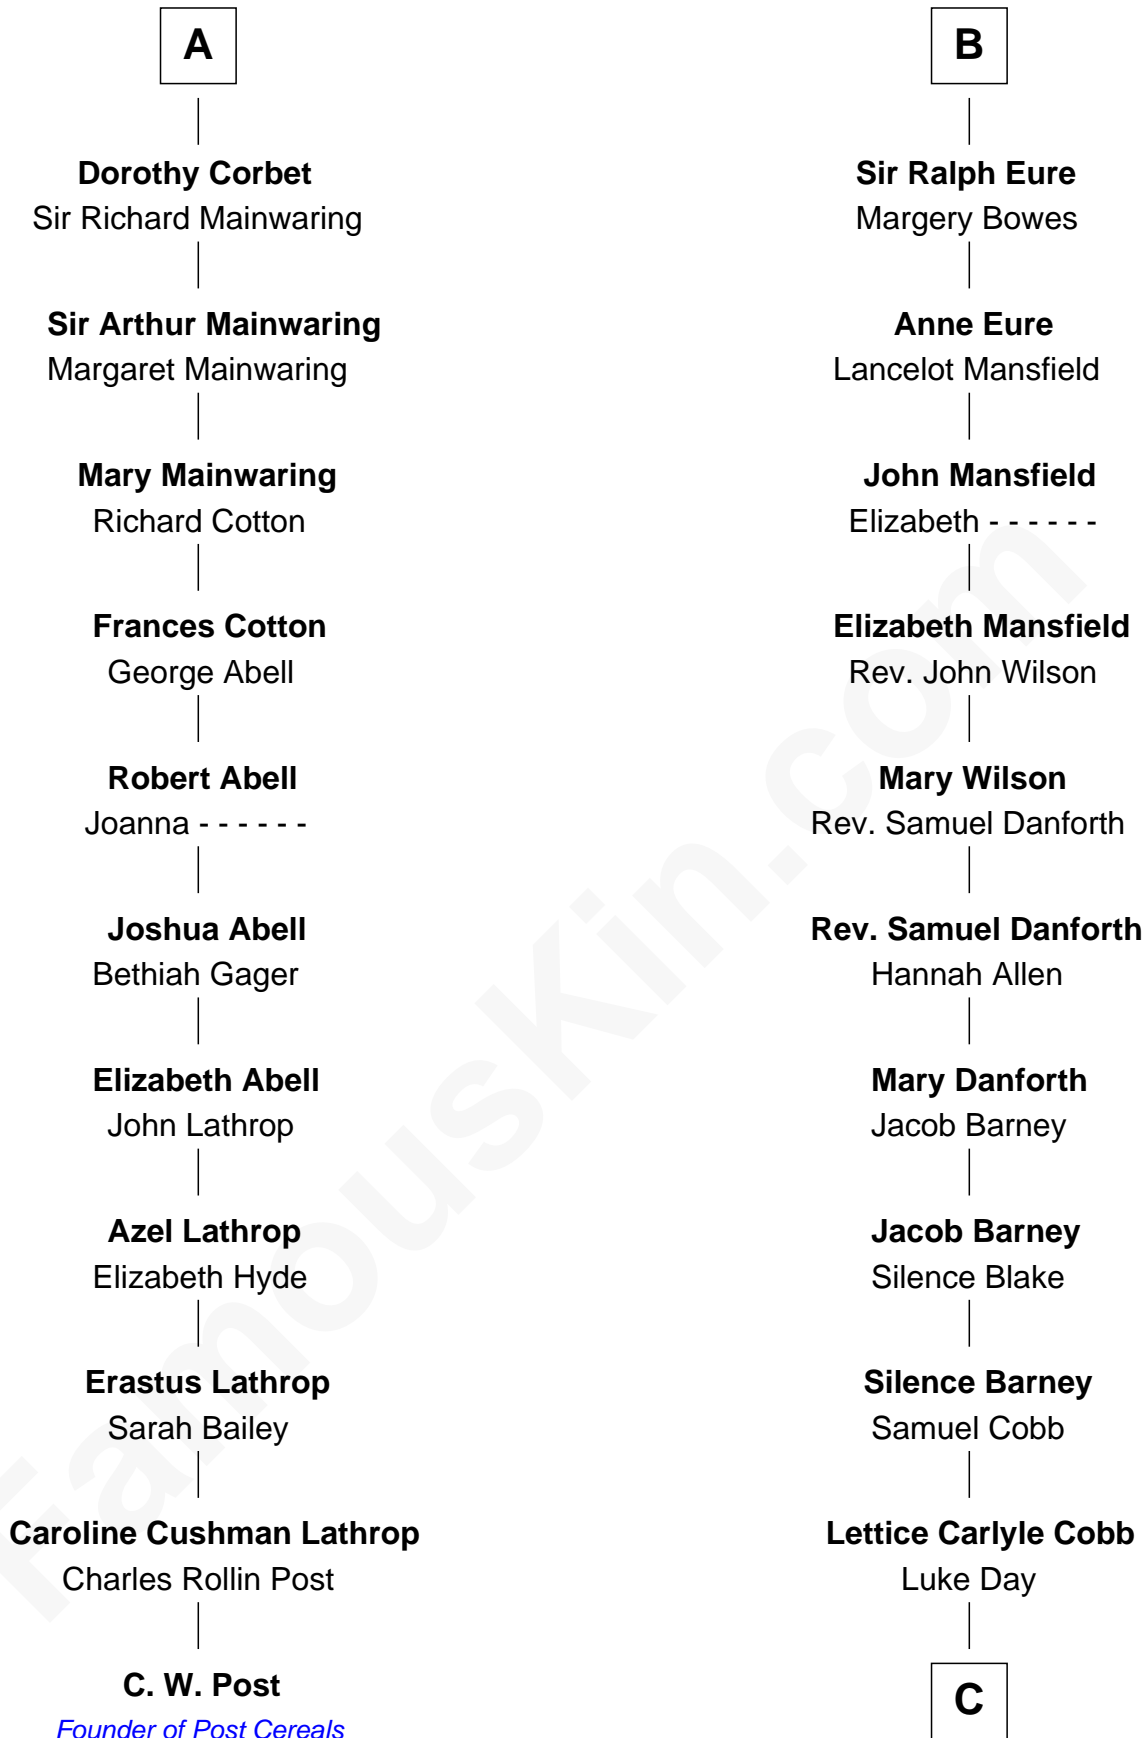

# FamousKin.com Relationship Chart of

**C. W. Post**

*Founder of Post Cereals*

17th cousin 3 times removed of

**Sandra Day O'Connor**

*First Female U.S. Supreme Court Justice*

**C**

—  
**Hollis Day**

Eliza L. Flanders

—  
**Henry Clay Day**

Alice Edith Hilton

—  
**Henry R. Day**

Ada Mae Wilkey

—  
**Sandra Day O'Connor**

*U.S. Supreme Court Justice*

FamousKin.com