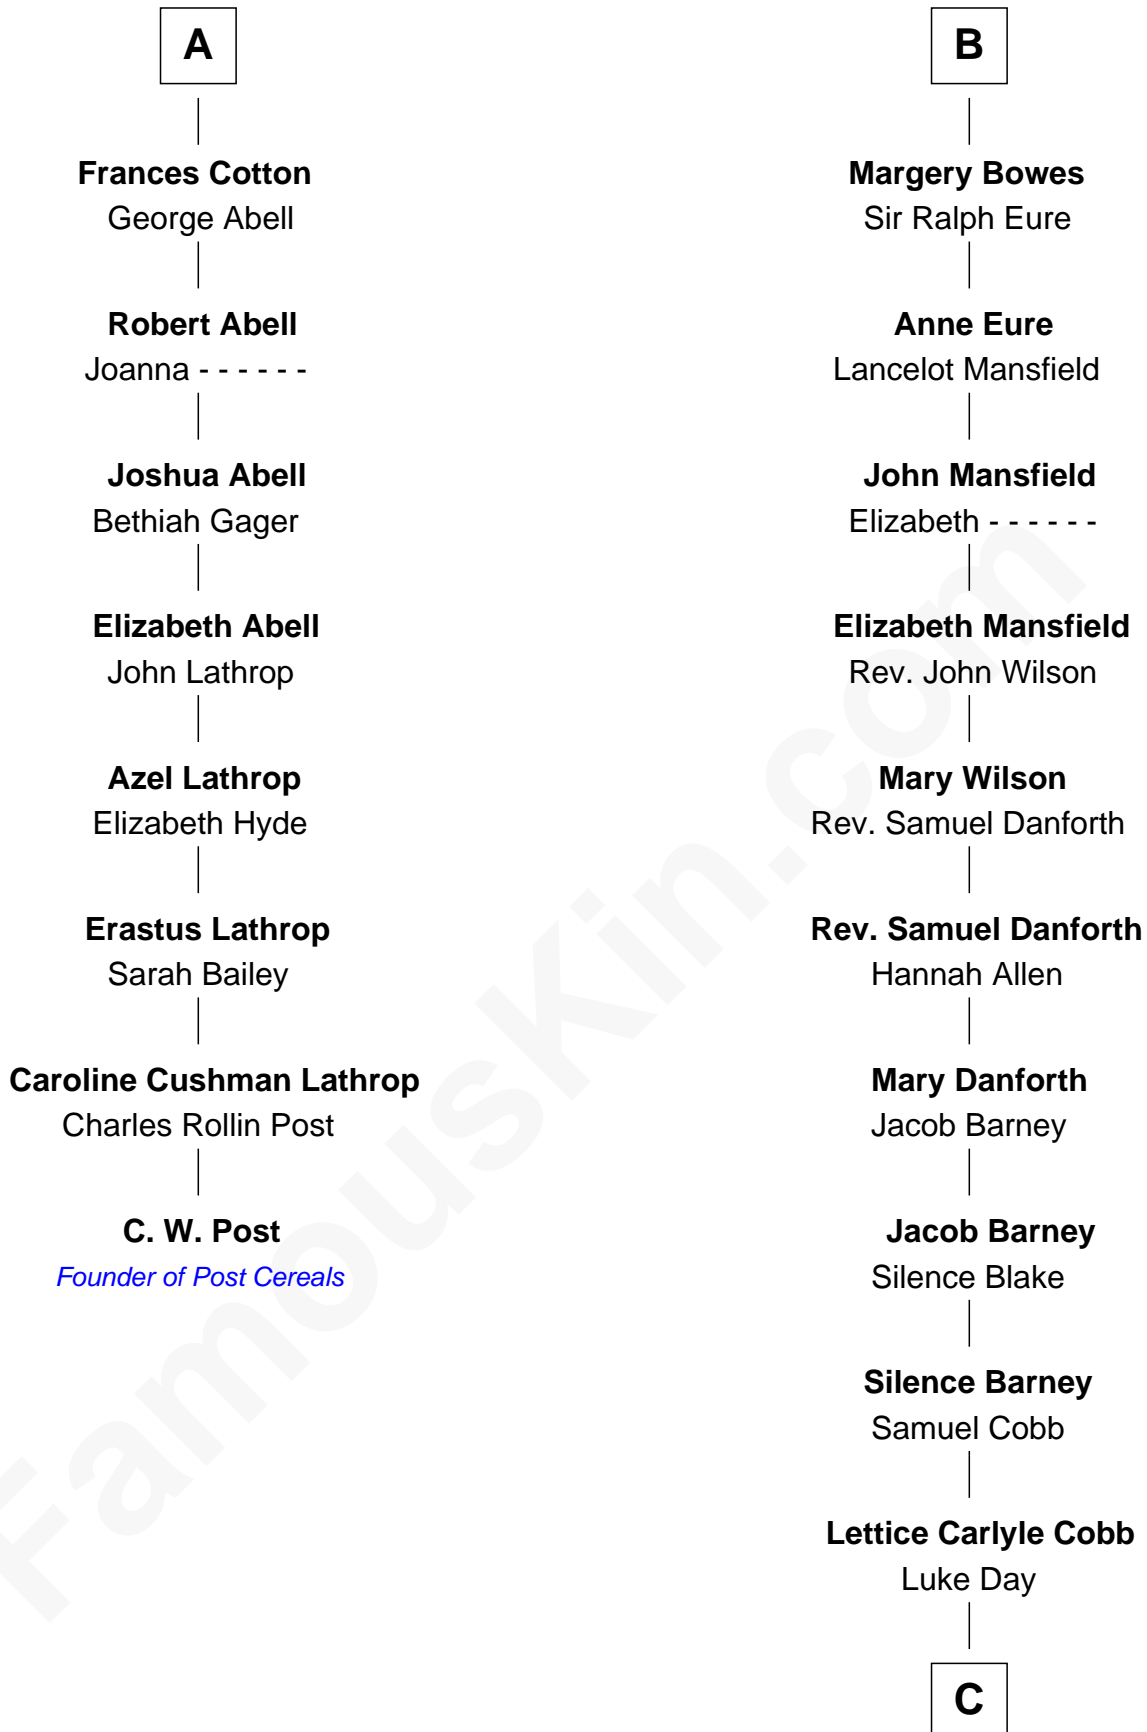

# FamousKin.com Relationship Chart of

**C. W. Post**

*Founder of Post Cereals*

14th cousin 6 times removed of

**Sandra Day O'Connor**

*First Female U.S. Supreme Court Justice*

**Sir Maurice de Berkeley**

Eve la Zouche

**Cecily Mainwaring**

John Cotton

**Sir George Cotton**

Mary Onley

**Richard Cotton**

Mary Mainwaring

**A**

**Isabel de Berkeley**

Sir Robert de Clifford

**Sir Roger de Clifford**

Maud de Beauchamp

**Katherine de Clifford**

Sir Ralph de Greystoke

**Joan de Greystoke**

Sir William Bowes

**Sir William Bowes**

Maud FitzHugh

**Sir Ralph Bowes**

Margery Conyers

**Sir Ralph Bowes**

Elizabeth Clifford

**B**

**C**

—  
**Hollis Day**