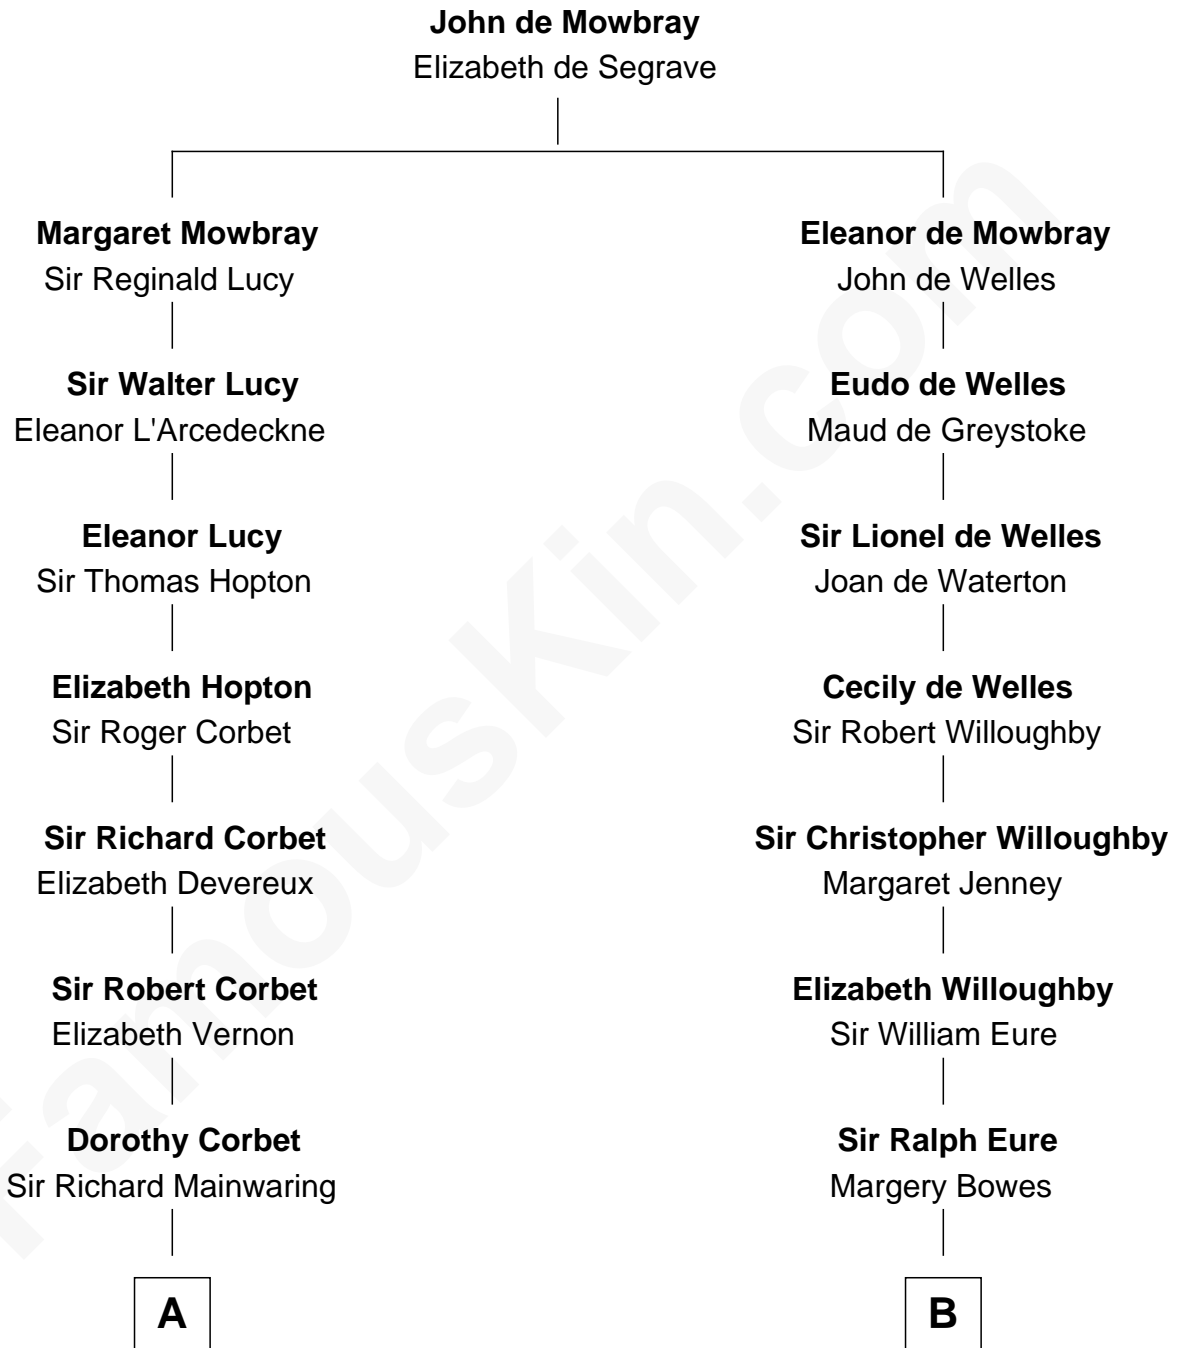

FamousKin.com Relationship Chart of

C. W. Post

Founder of Post Cereals

16th cousin 3 times removed of

Sandra Day O'Connor

First Female U.S. Supreme Court Justice

C

Henry Clay Day
Alice Edith Hilton

Henry R. Day
Ada Mae Wilkey

Sandra Day O'Connor
U.S. Supreme Court Justice

FamousKin.com