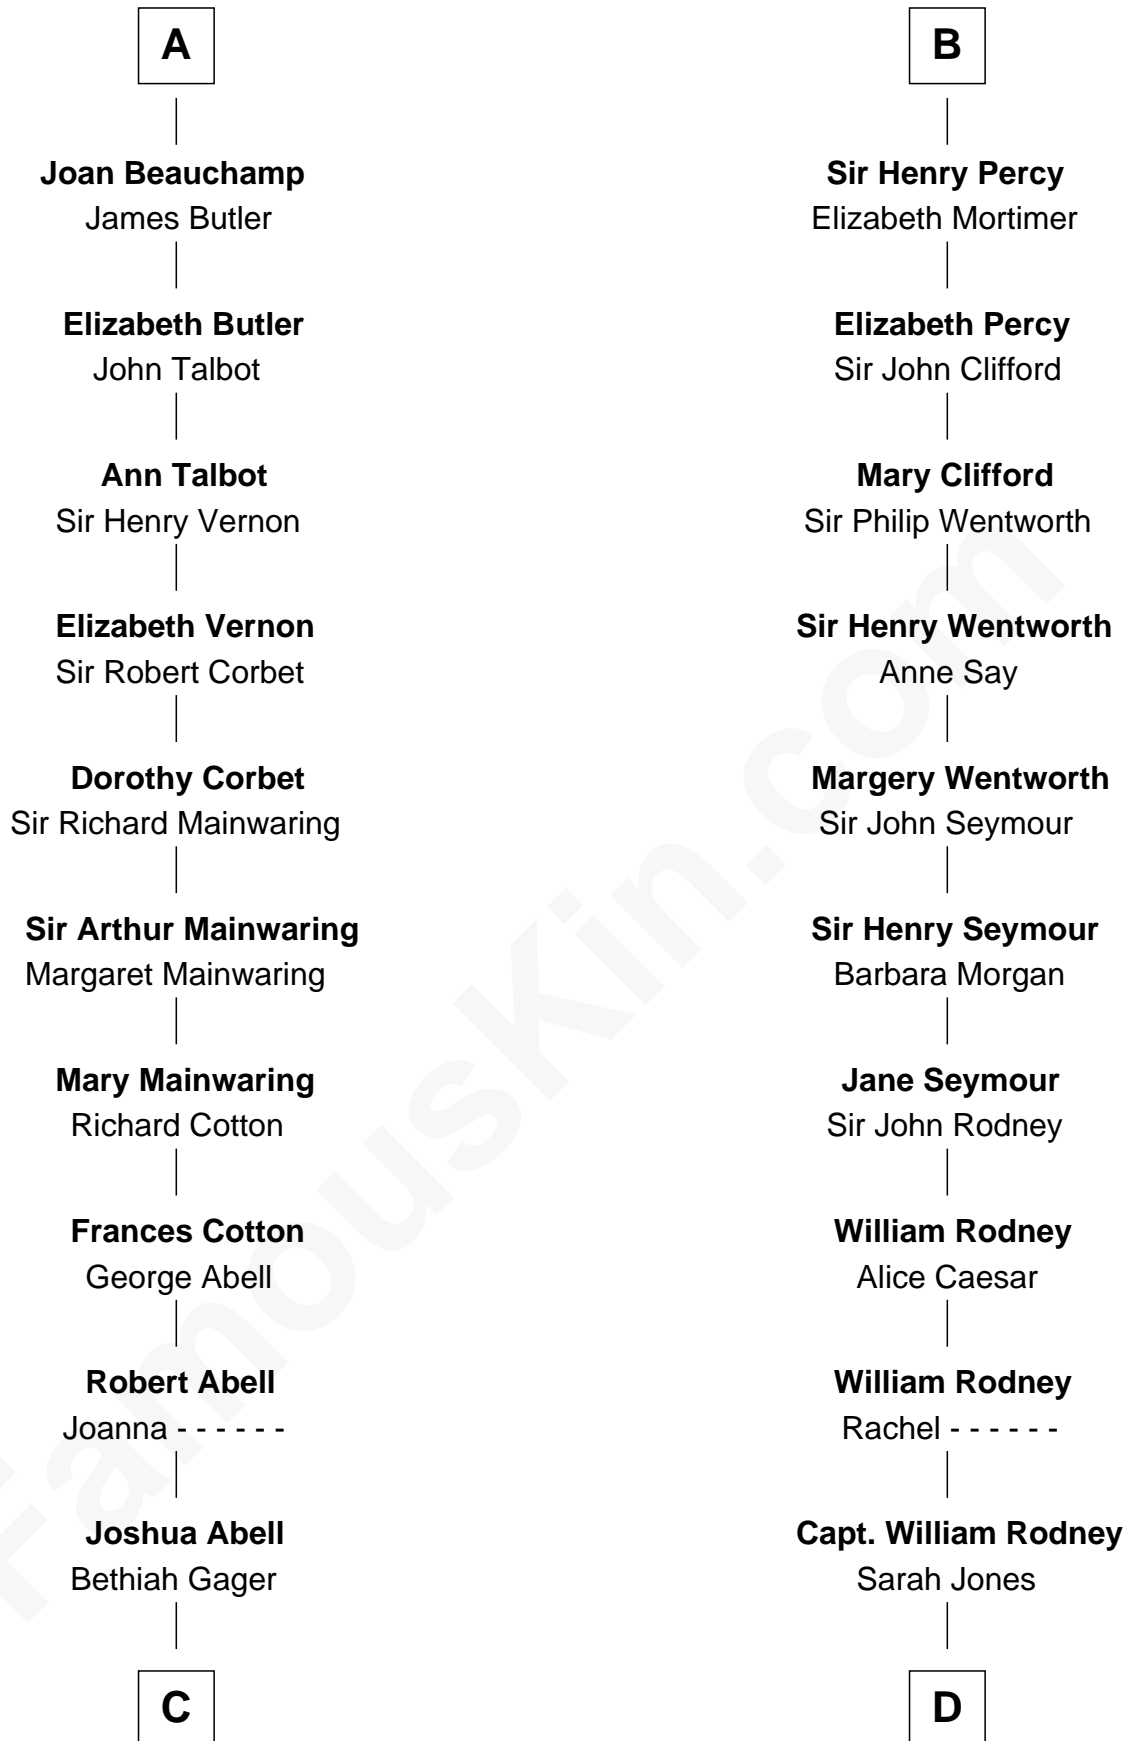

FamousKin.com Relationship Chart of

C. W. Post

Founder of Post Cereals

18th cousin 3 times removed of

Caesar Rodney

Signer of the Declaration of Independence

C

Elizabeth Abell

John Lathrop

Azel Lathrop

Elizabeth Hyde

Erastus Lathrop

Sarah Bailey

Caroline Cushman Lathrop

Charles Rollin Post

C. W. Post