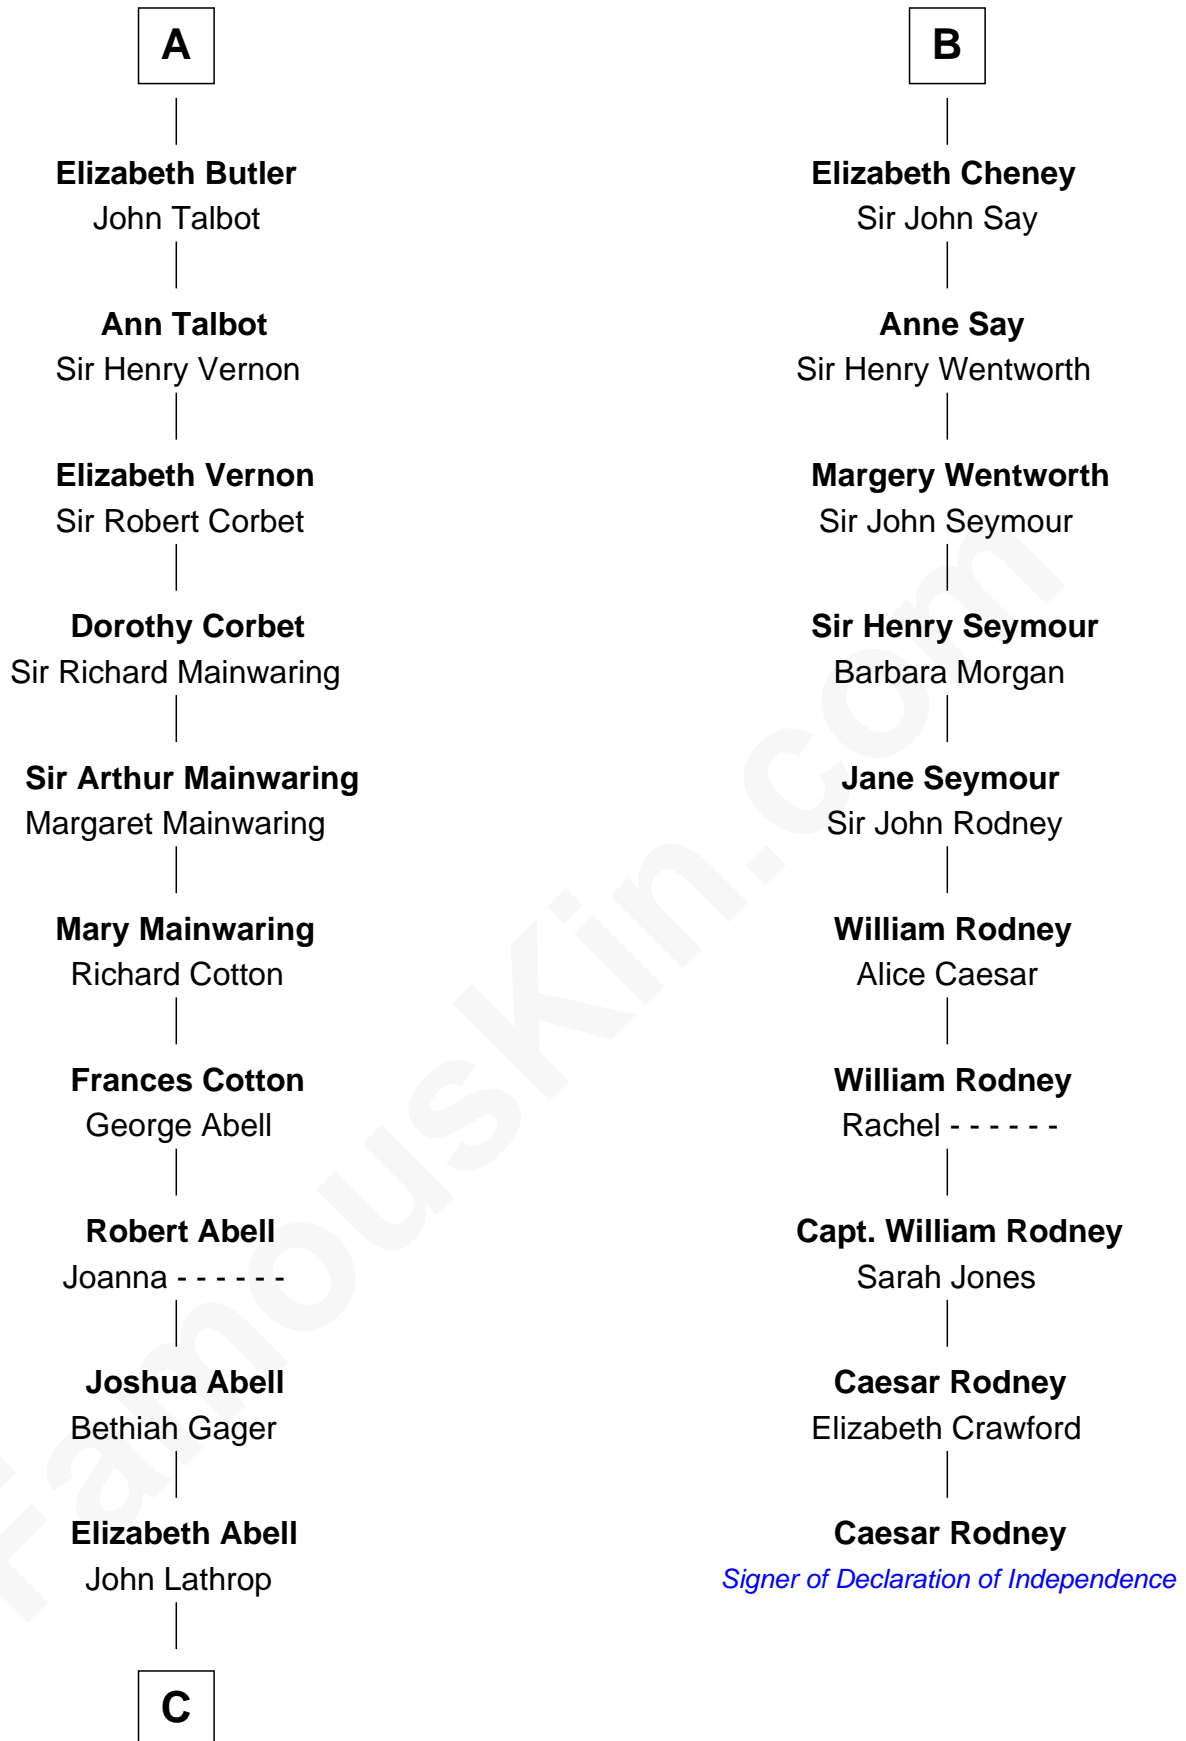

FamousKin.com Relationship Chart of

C. W. Post

Founder of Post Cereals

16th cousin 4 times removed of

Caesar Rodney

Signer of the Declaration of Independence

C

—
Azel Lathrop
Elizabeth Hyde

—
Erastus Lathrop
Sarah Bailey

—
Caroline Cushman Lathrop
Charles Rollin Post

—
C. W. Post
Founder of Post Cereals

FamousKin.com