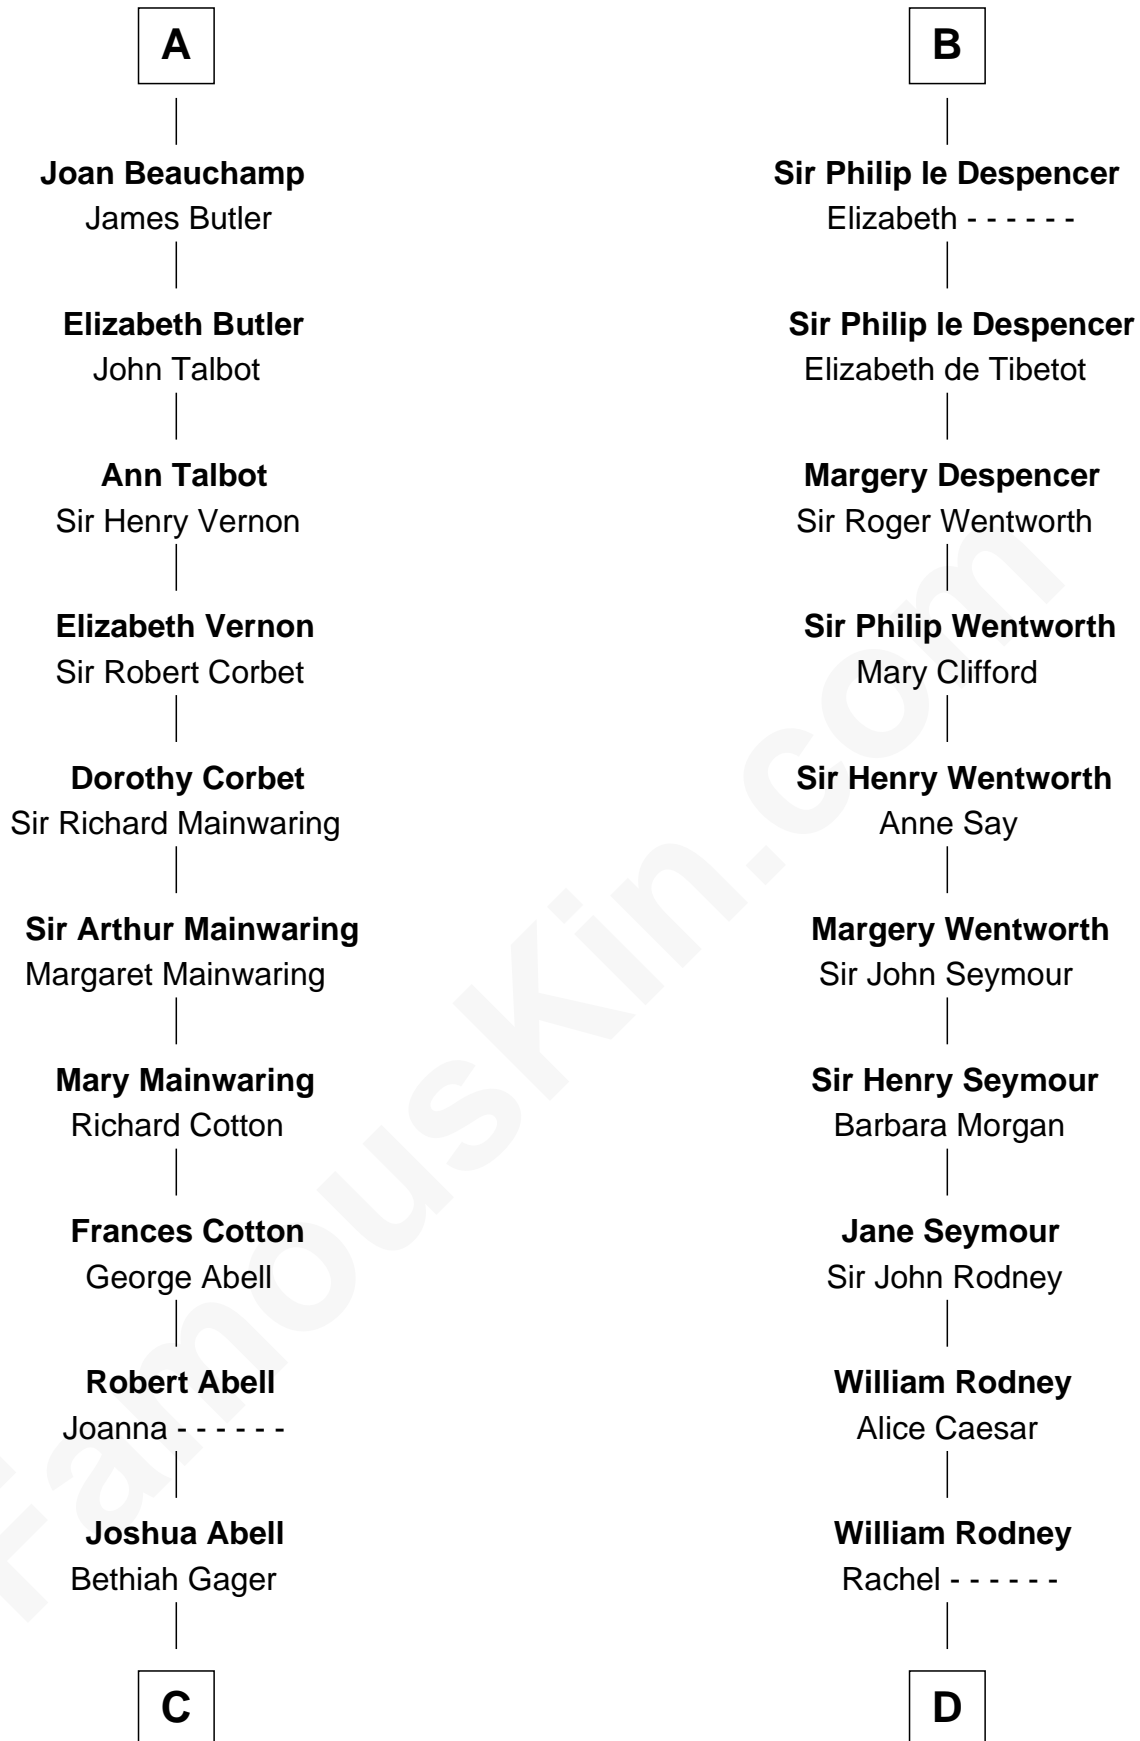

FamousKin.com Relationship Chart of

C. W. Post

Founder of Post Cereals

19th cousin 2 times removed of

Caesar Rodney

Signer of the Declaration of Independence

William Mauduit

Isabel de St. Liz

C

Elizabeth Abell

John Lathrop

Azel Lathrop

Elizabeth Hyde

Erastus Lathrop

Sarah Bailey

Caroline Cushman Lathrop

Charles Rollin Post

C. W. Post

Founder of Post Cereals

D

Capt. William Rodney

Sarah Jones

Caesar Rodney

Elizabeth Crawford