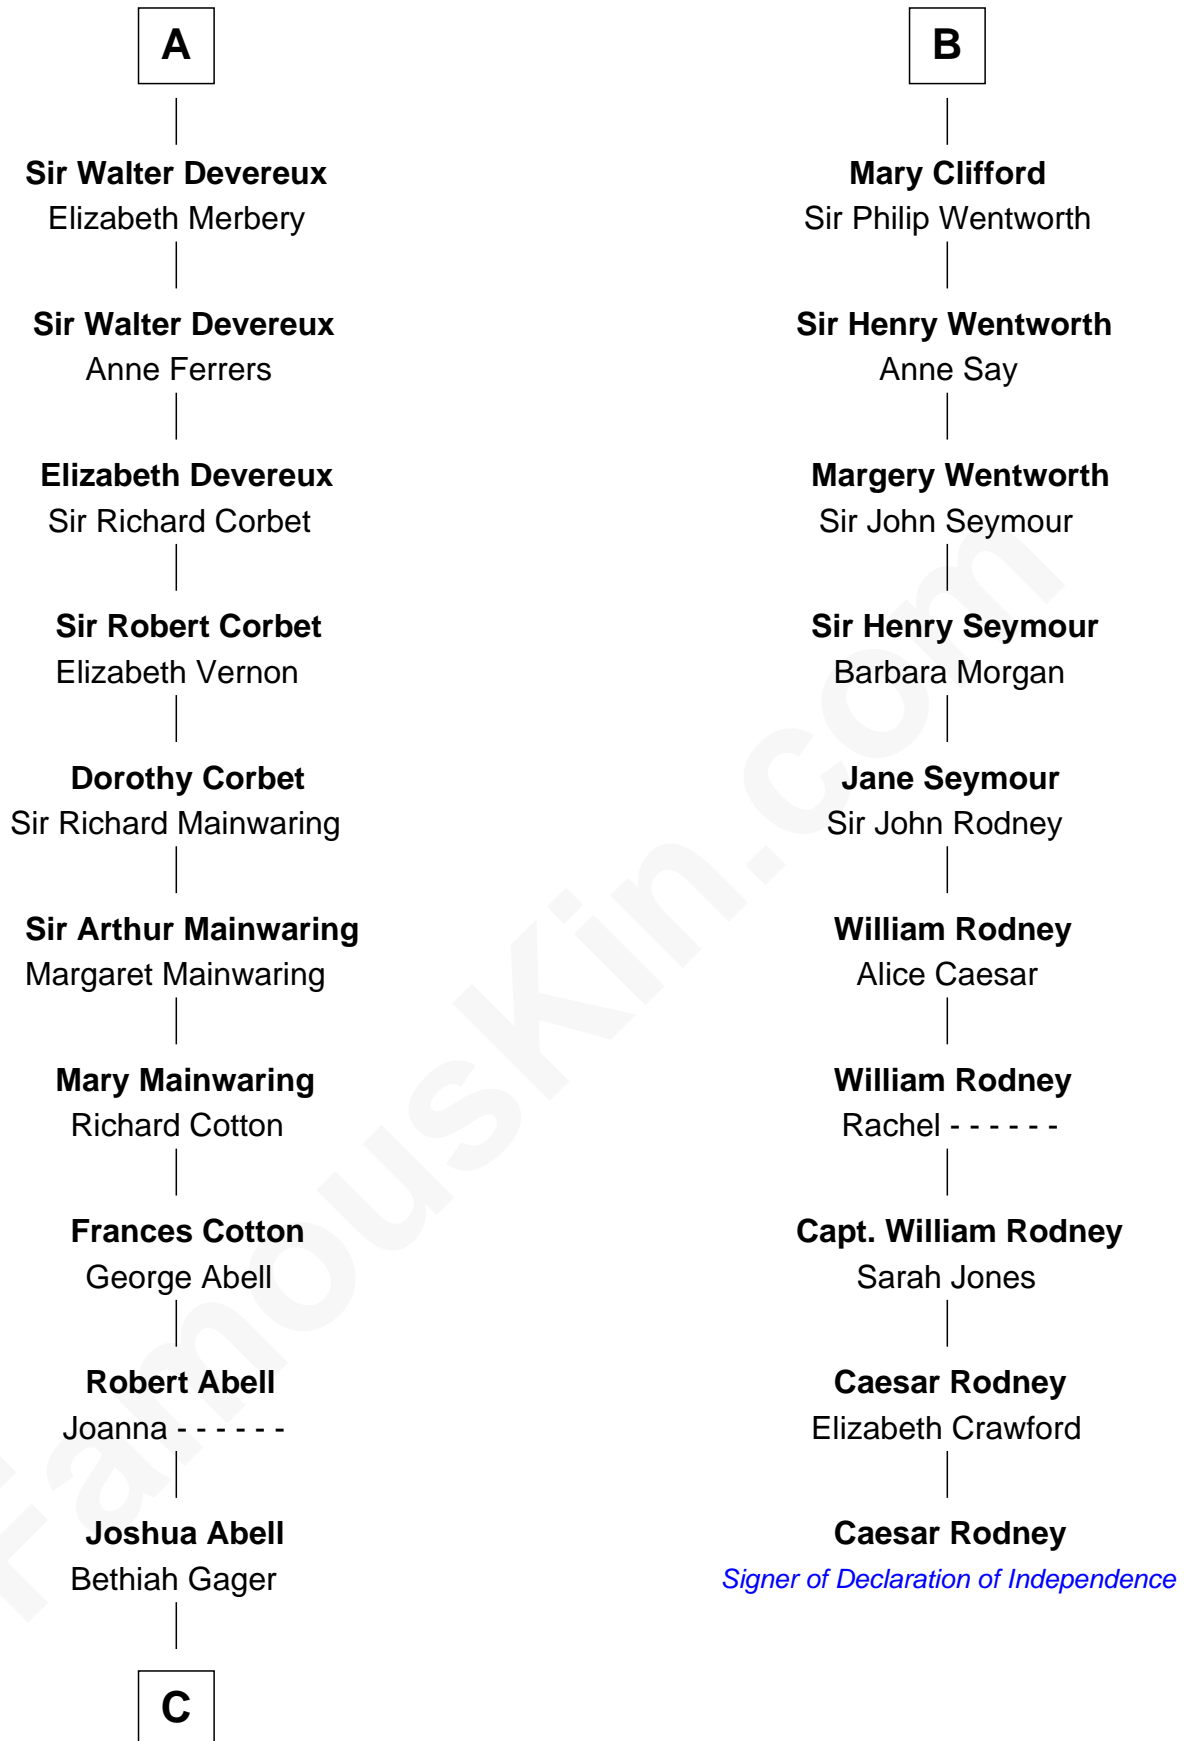

FamousKin.com Relationship Chart of

C. W. Post

Founder of Post Cereals

16th cousin 5 times removed of

Caesar Rodney

Signer of the Declaration of Independence

C

—
Elizabeth Abell

John Lathrop

—
Azel Lathrop

Elizabeth Hyde

—
Erastus Lathrop

Sarah Bailey

—
Caroline Cushman Lathrop

Charles Rollin Post

—
C. W. Post