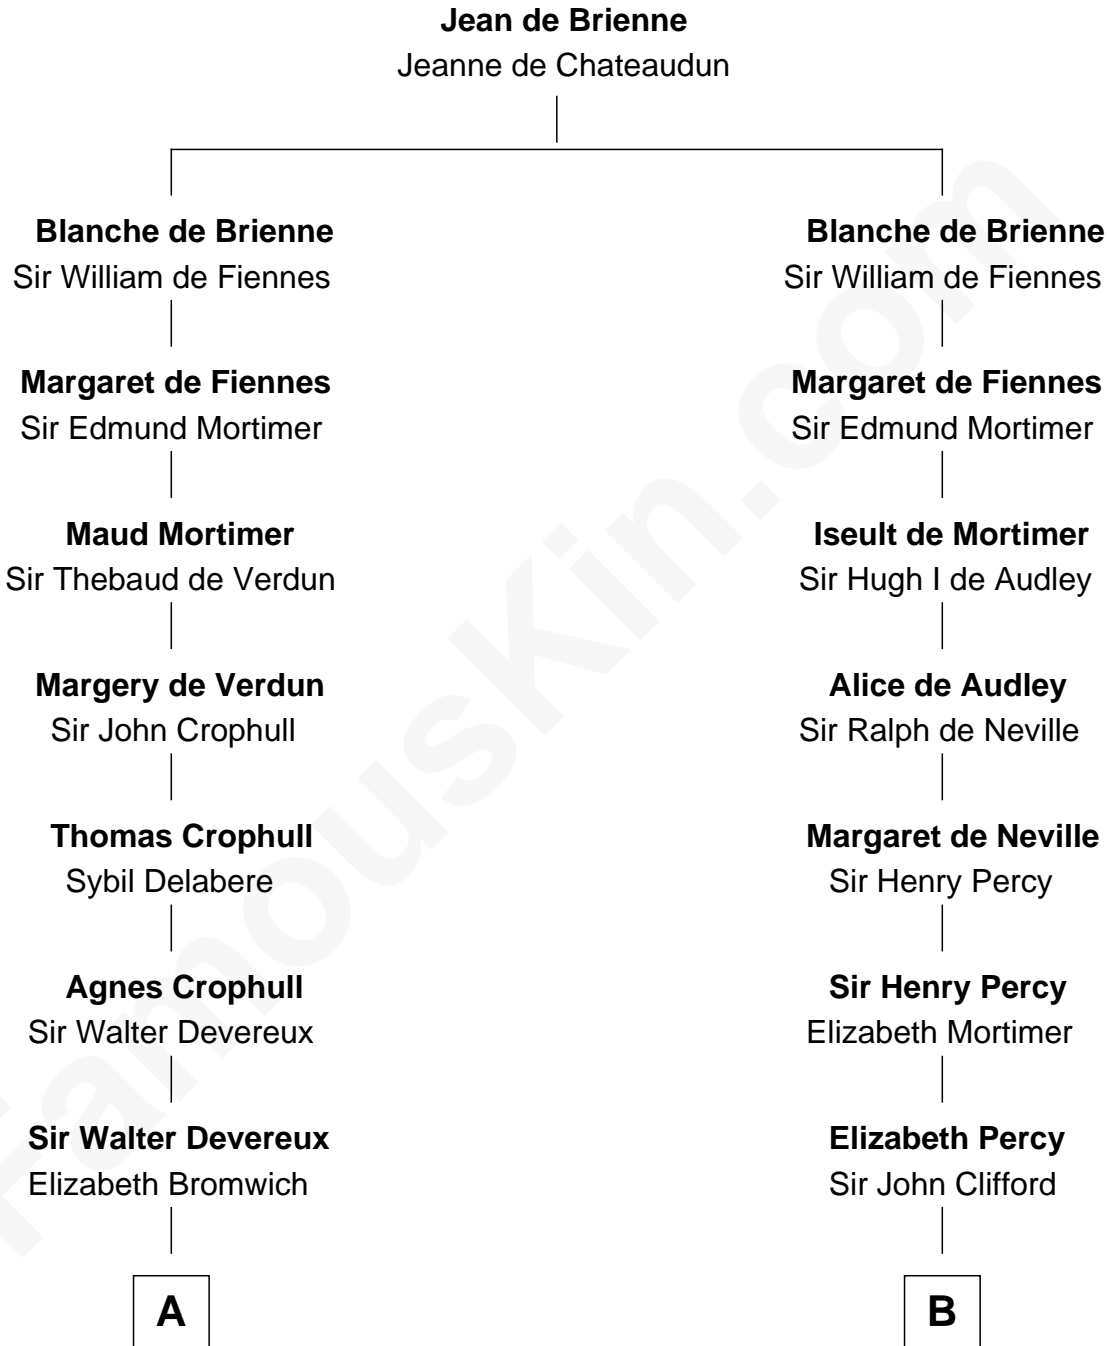

FamousKin.com Relationship Chart of

C. W. Post

Founder of Post Cereals

16th cousin 5 times removed of

Caesar Rodney

Signer of the Declaration of Independence

C

—
Elizabeth Abell

John Lathrop

—
Azel Lathrop

Elizabeth Hyde

—
Erastus Lathrop

Sarah Bailey

—
Caroline Cushman Lathrop

Charles Rollin Post

—
C. W. Post