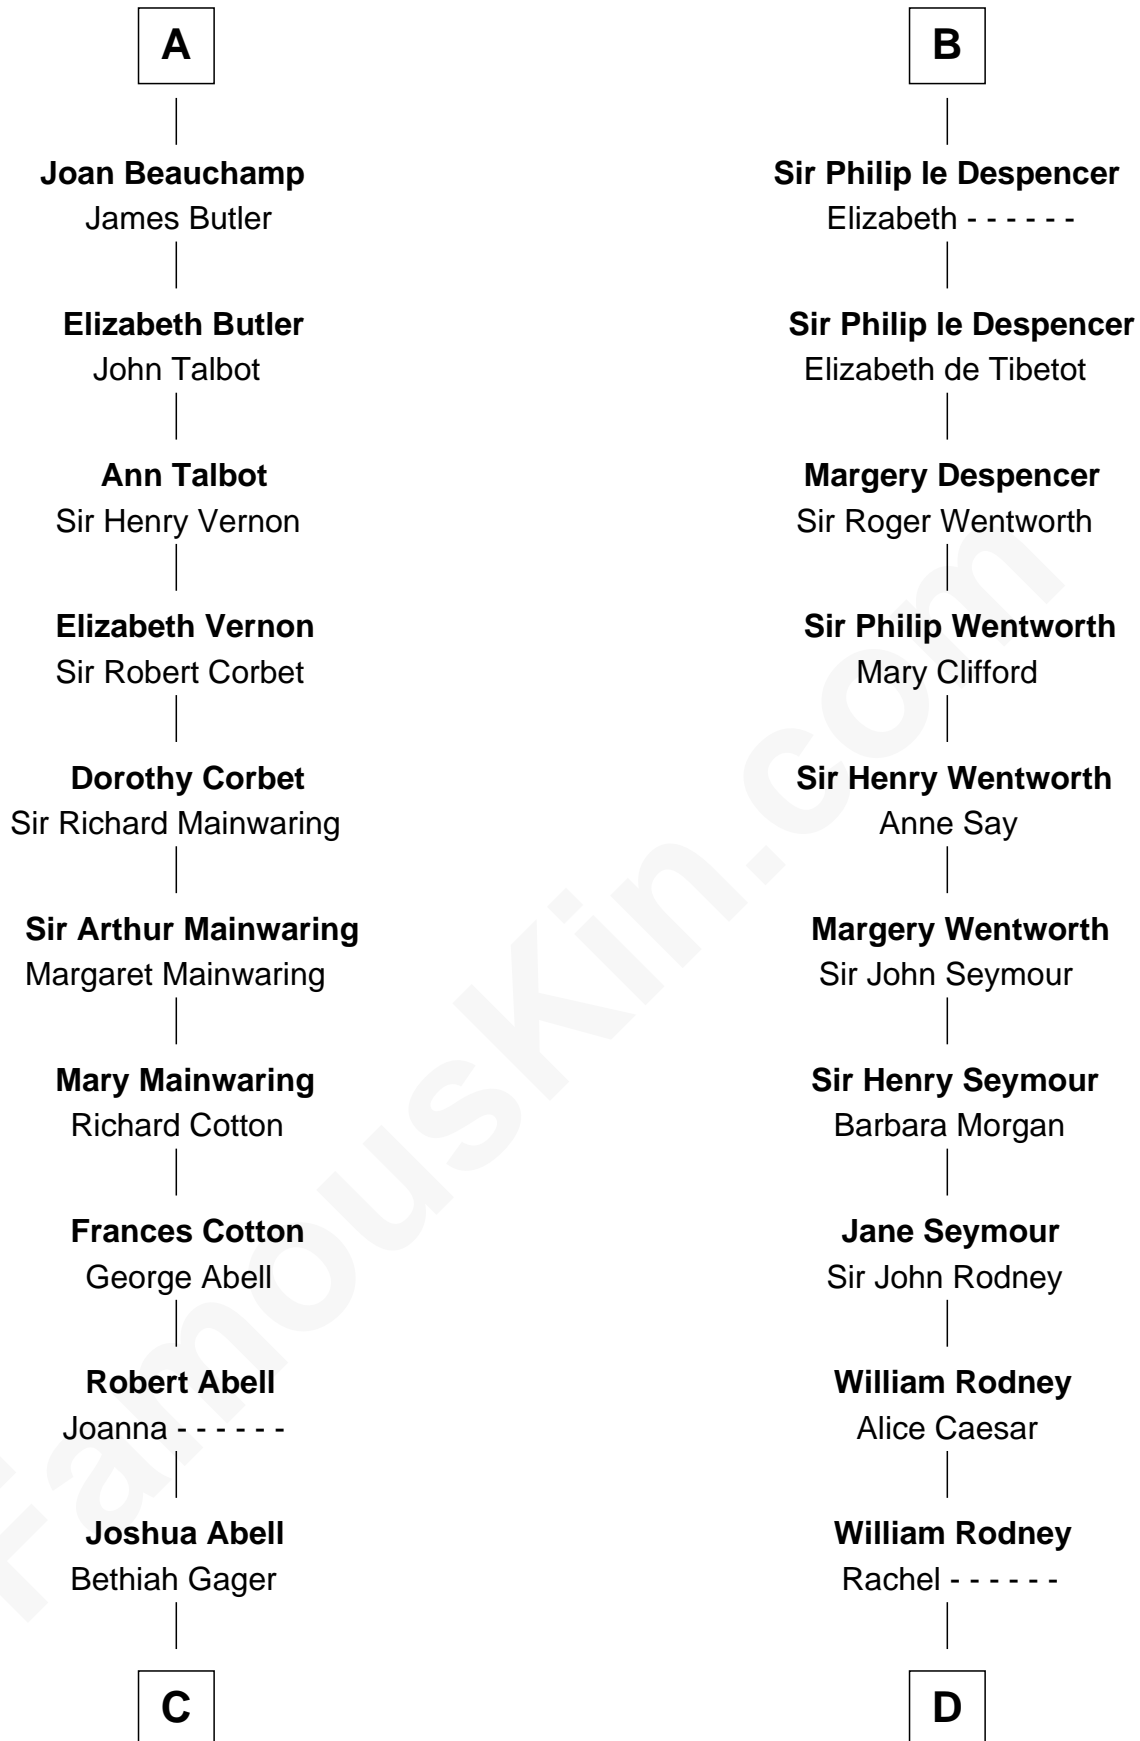

FamousKin.com Relationship Chart of

C. W. Post

Founder of Post Cereals

19th cousin 2 times removed of

Caesar Rodney

Signer of the Declaration of Independence

Richard Fitzgilbert de Clare

Adeliza de Meschines

C

Elizabeth Abell

John Lathrop

Azel Lathrop

Elizabeth Hyde

Erastus Lathrop

Sarah Bailey

Caroline Cushman Lathrop

Charles Rollin Post

C. W. Post

Founder of Post Cereals

D

Capt. William Rodney

Sarah Jones

Caesar Rodney

Elizabeth Crawford