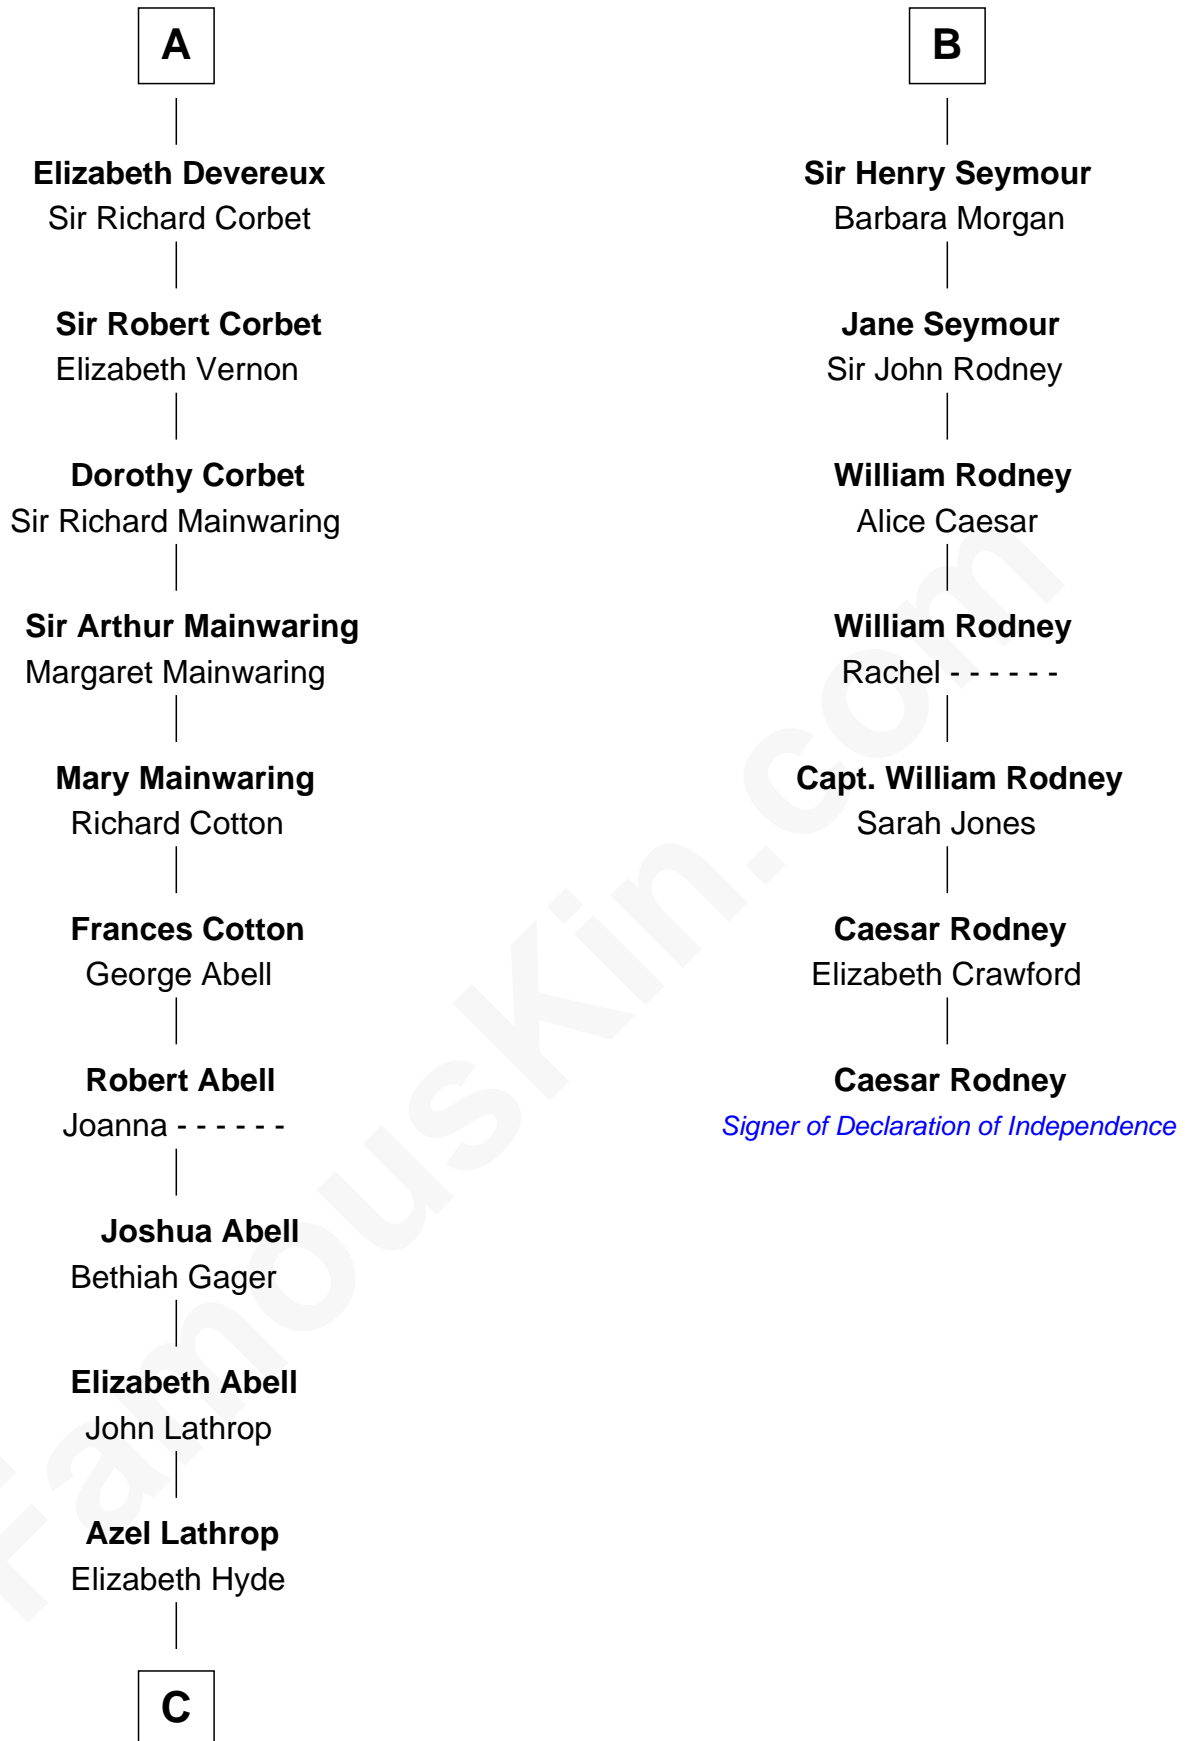

# FamousKin.com Relationship Chart of

**C. W. Post**

*Founder of Post Cereals*

13th cousin 6 times removed of

**Caesar Rodney**

*Signer of the Declaration of Independence*

**Sir Hugh I de Audley**

Iseult de Mortimer

**C**

Erastus Lathrop

Sarah Bailey

Caroline Cushman Lathrop

Charles Rollin Post

**C. W. Post**

*Founder of Post Cereals*

FamousKin.com