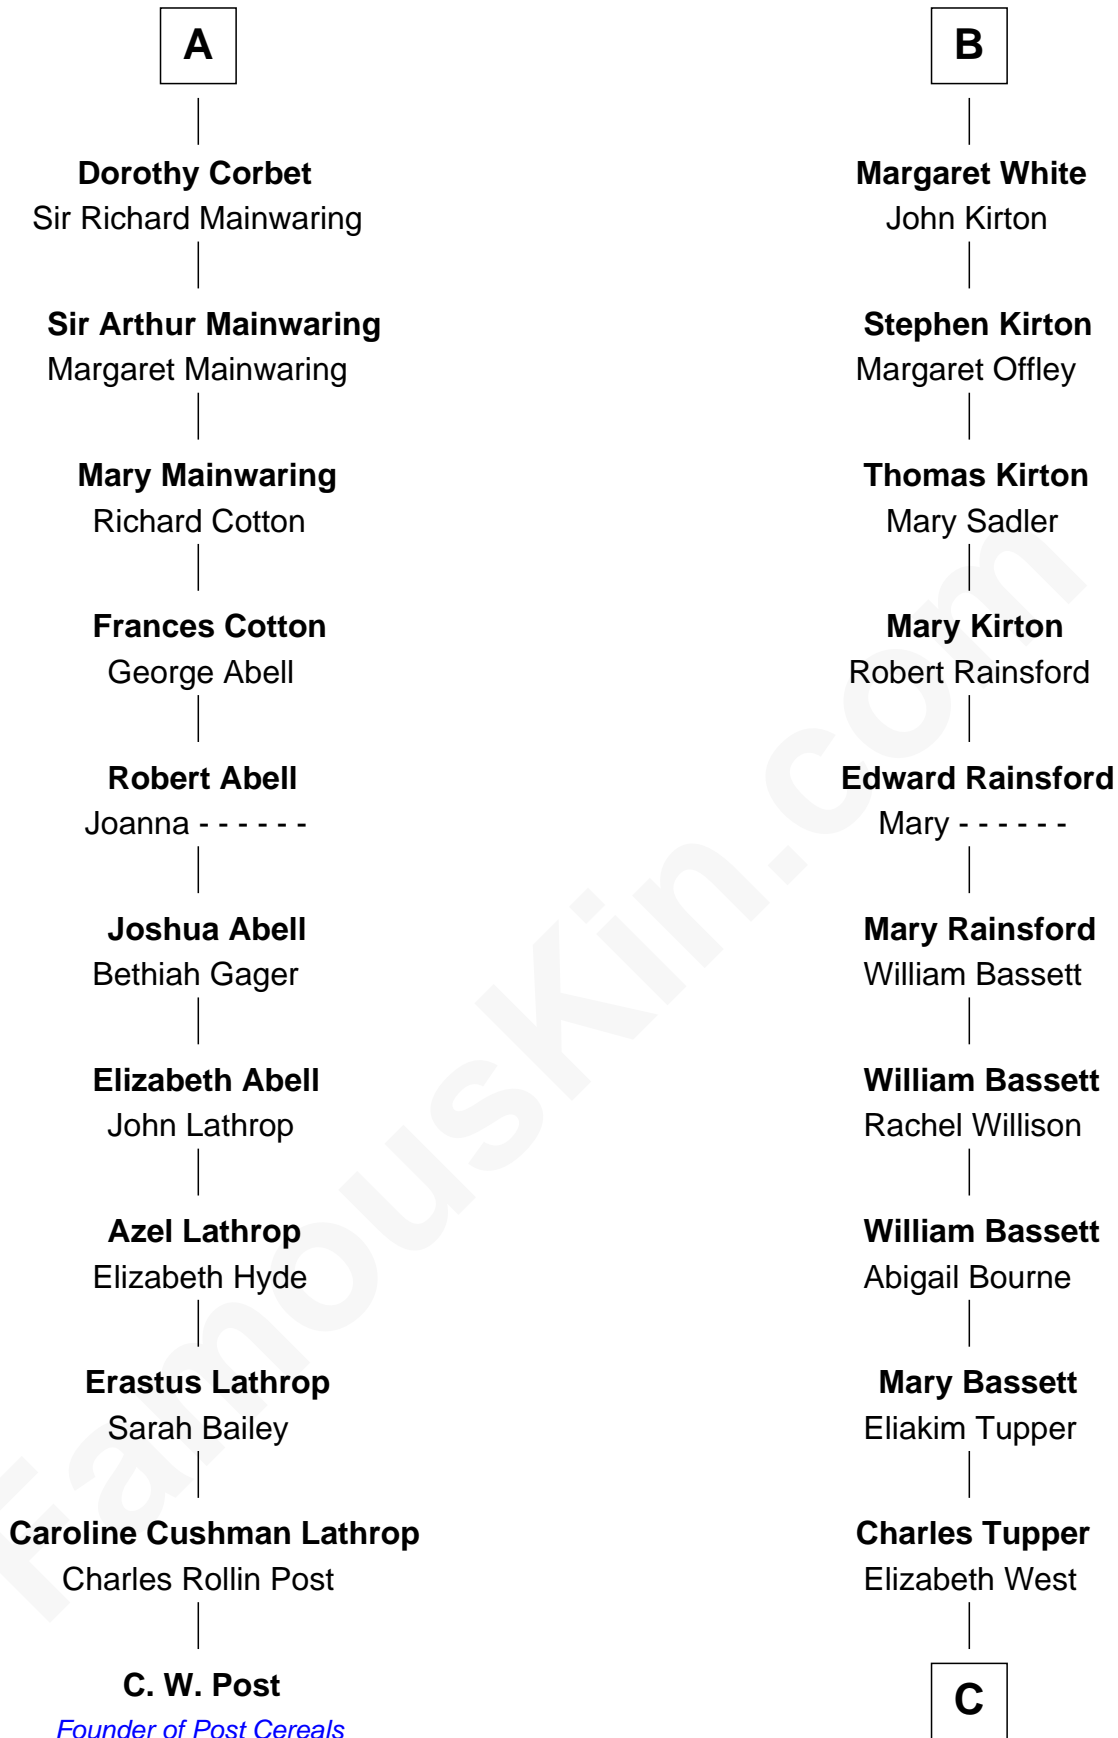

FamousKin.com Relationship Chart of

C. W. Post

Founder of Post Cereals

17th cousin 1 time removed of

Sir Charles Tupper

6th Prime Minister of Canada

Bartholomew de Badlesmere

Margaret de Clare

Sir Robert Hungerford

Eleanor Hungerford

Sir John White

Robert White

Margaret Gainsford

B

C

Rev. Charles Tupper