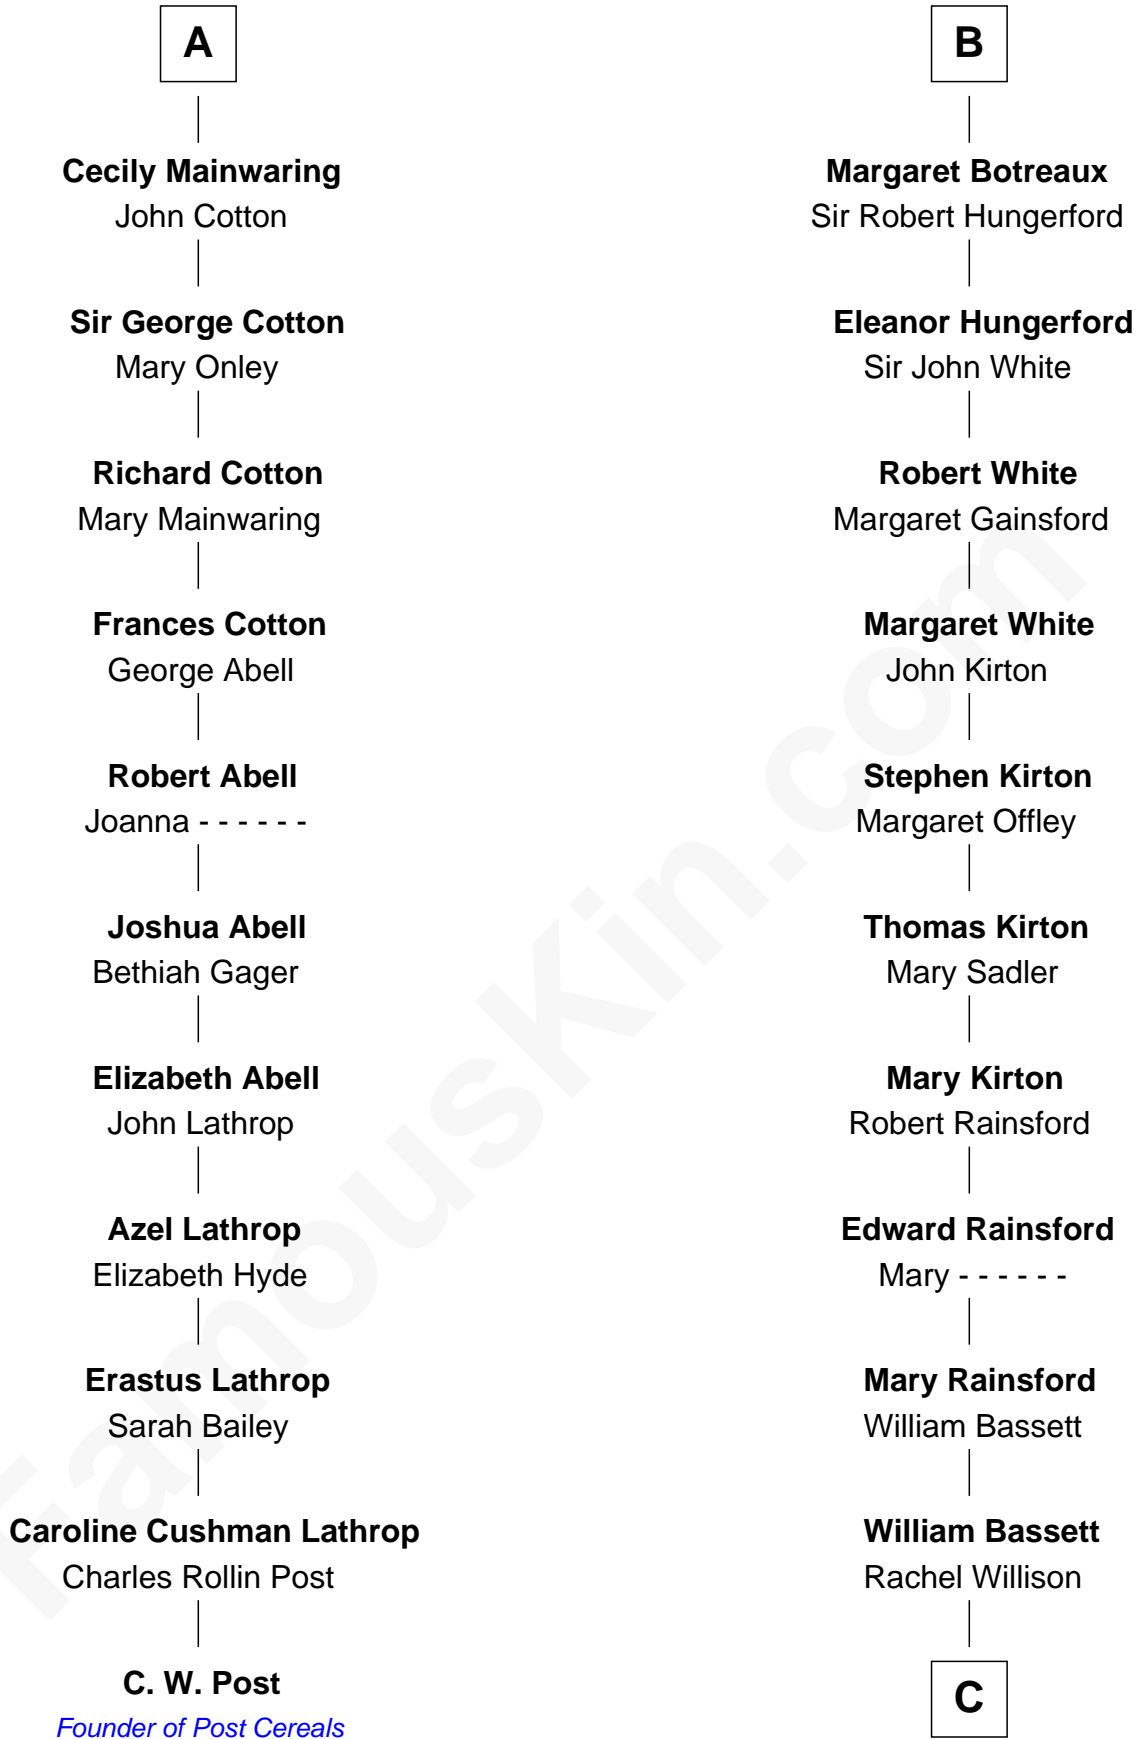

FamousKin.com Relationship Chart of

C. W. Post

Founder of Post Cereals

17th cousin 4 times removed of

Sir Charles Tupper

6th Prime Minister of Canada

Sir Roger de Quincy

Helen of Galloway

C

William Bassett

Abigail Bourne

Mary Bassett

Eliakim Tupper

Charles Tupper

Elizabeth West

Rev. Charles Tupper