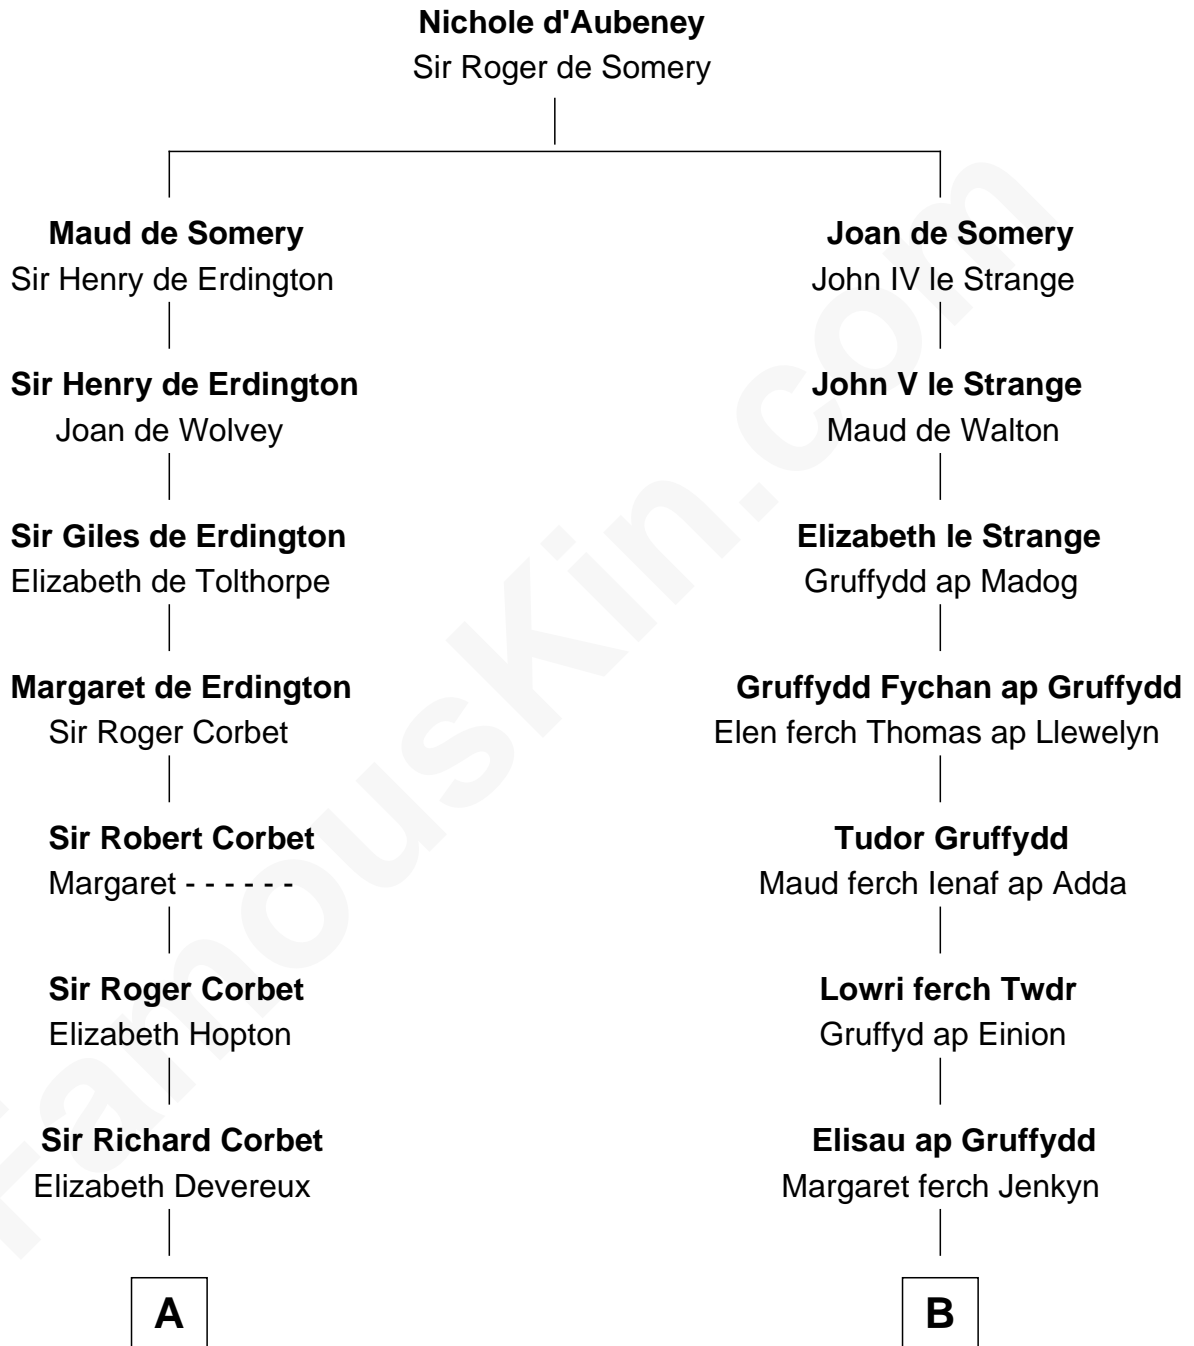

FamousKin.com Relationship Chart of

C. W. Post

Founder of Post Cereals

12th cousin 6 times removed of

Elihu Yale

Benefactor and Namesake of Yale College

C

—
Caroline Cushman Lathrop