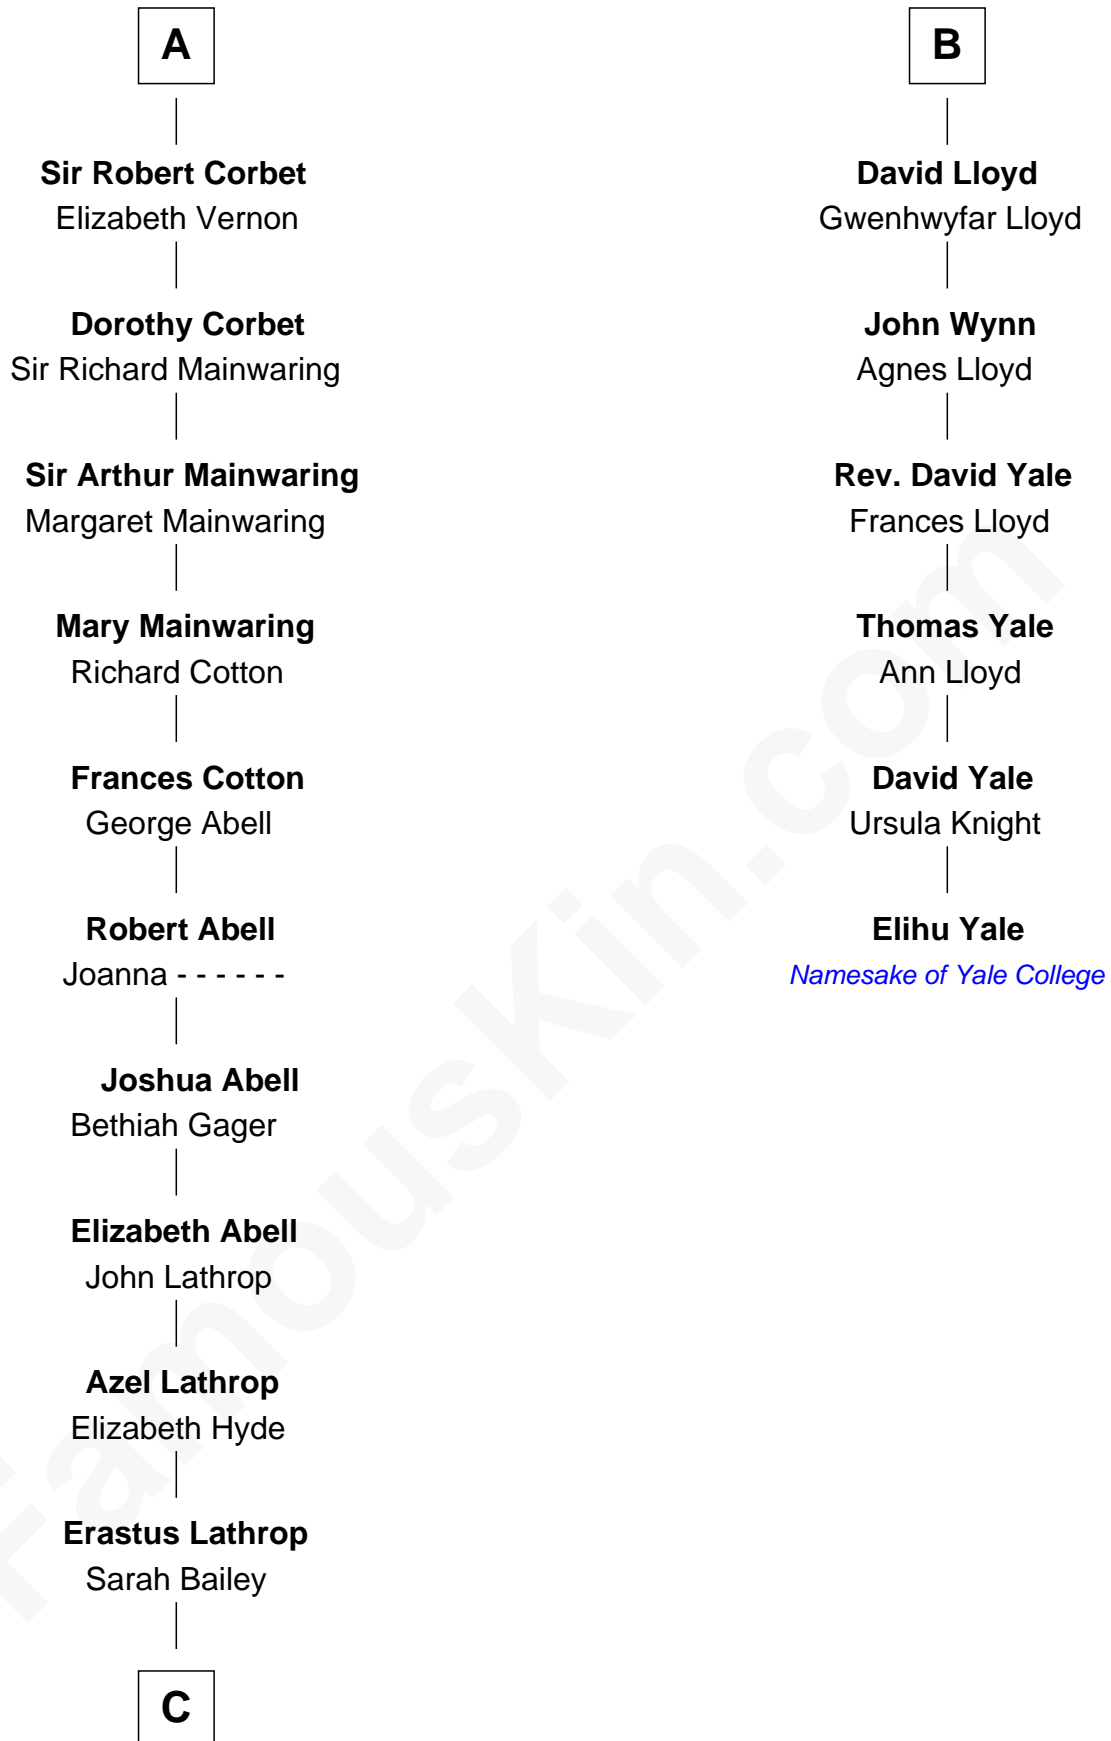

FamousKin.com Relationship Chart of

C. W. Post

Founder of Post Cereals

12th cousin 6 times removed of

Elihu Yale

Benefactor and Namesake of Yale College

C

—
Caroline Cushman Lathrop

Charles Rollin Post

—
C. W. Post

Founder of Post Cereals

FamousKin.com