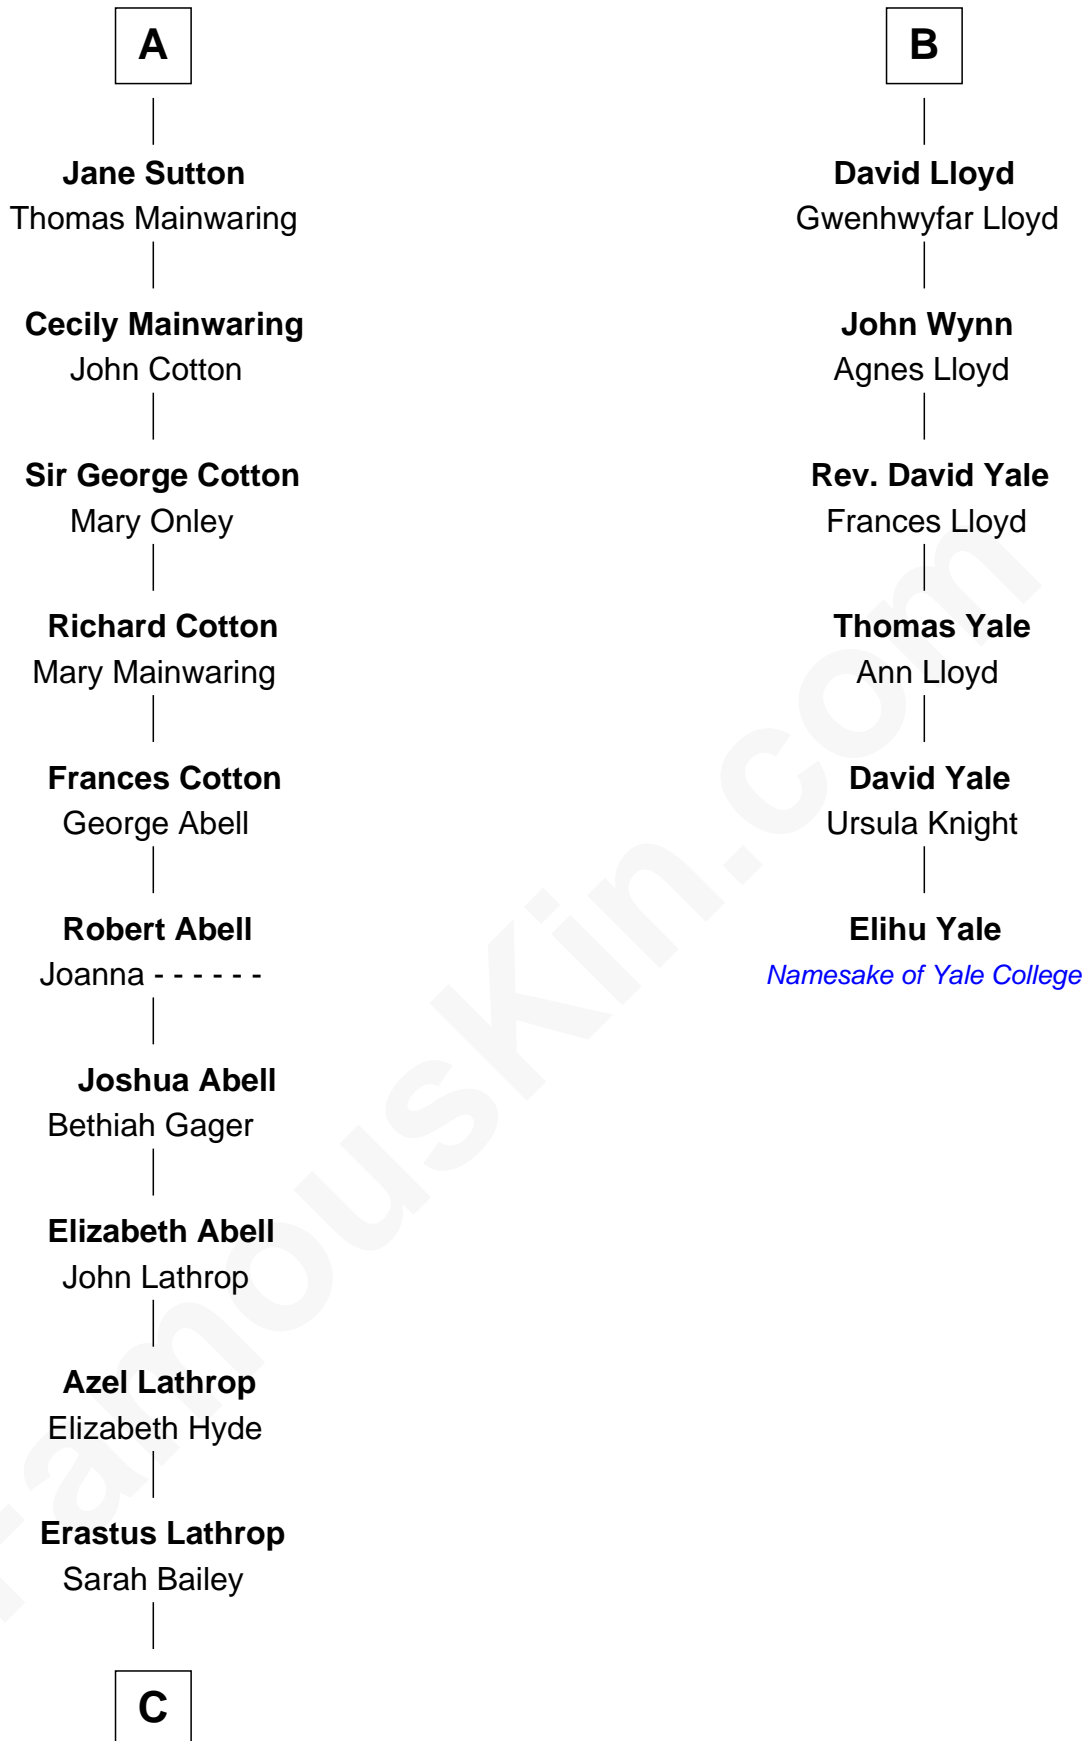

FamousKin.com Relationship Chart of

C. W. Post

Founder of Post Cereals

12th cousin 6 times removed of

Elihu Yale

Benefactor and Namesake of Yale College

C

—
Caroline Cushman Lathrop