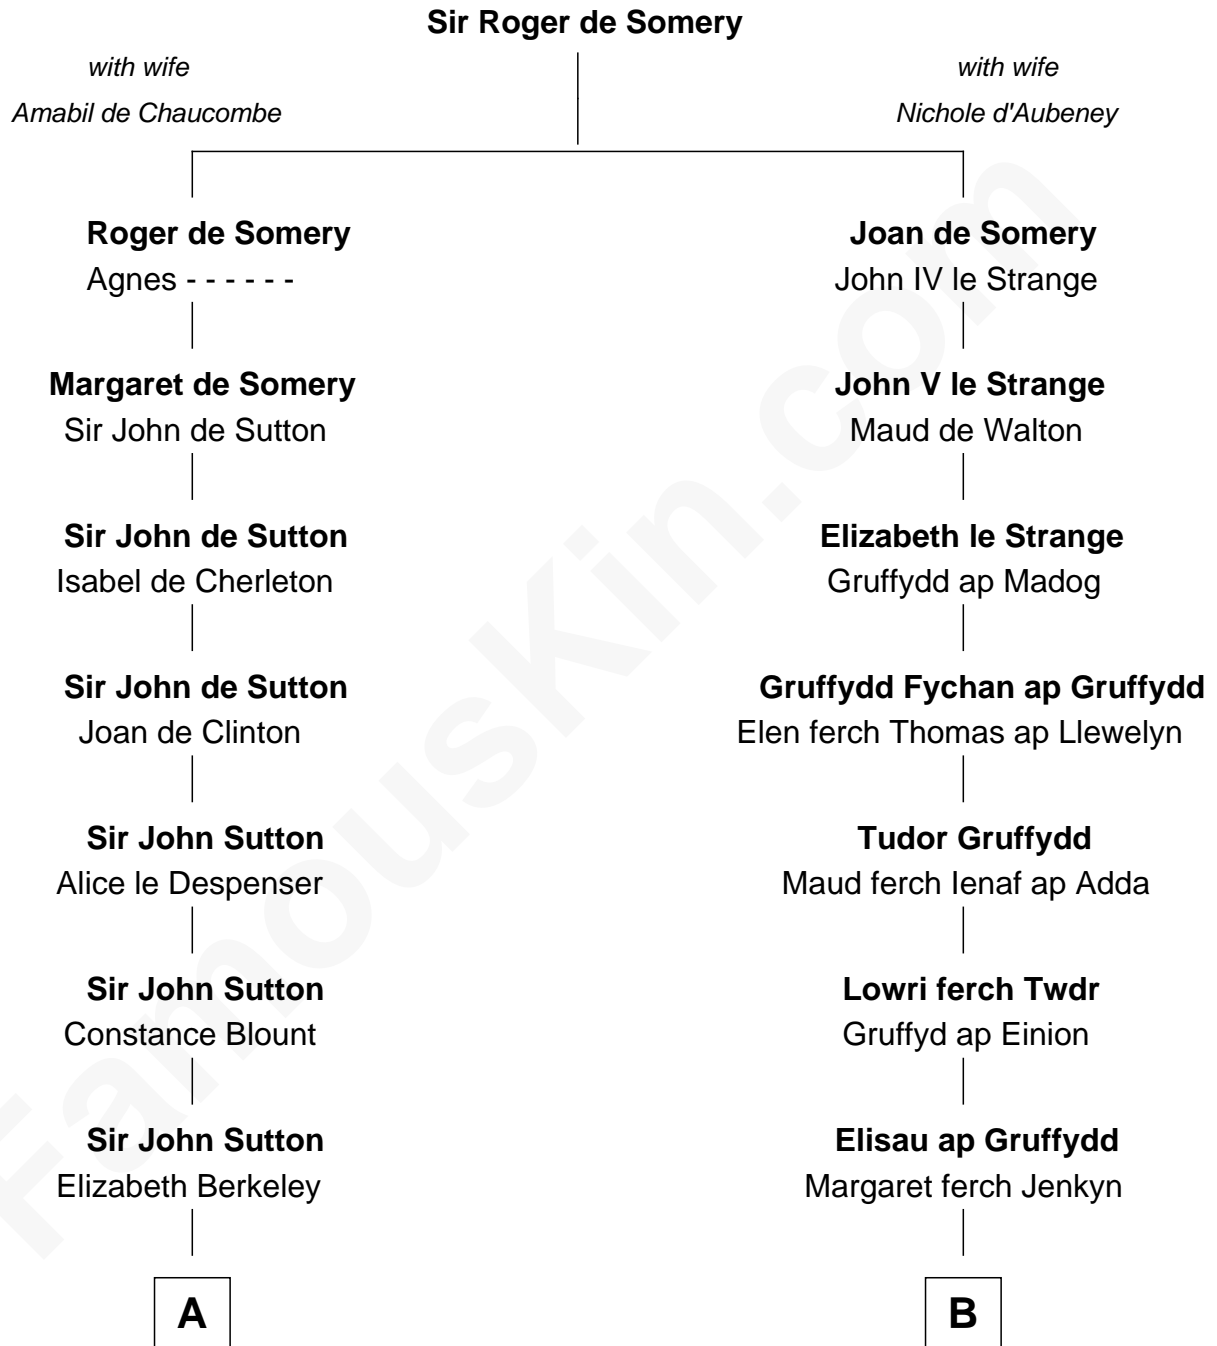

FamousKin.com Relationship Chart of

C. W. Post

Founder of Post Cereals

12th cousin 6 times removed of

Elihu Yale

Benefactor and Namesake of Yale College

C

—
Caroline Cushman Lathrop

Charles Rollin Post

—
C. W. Post

Founder of Post Cereals

FamousKin.com